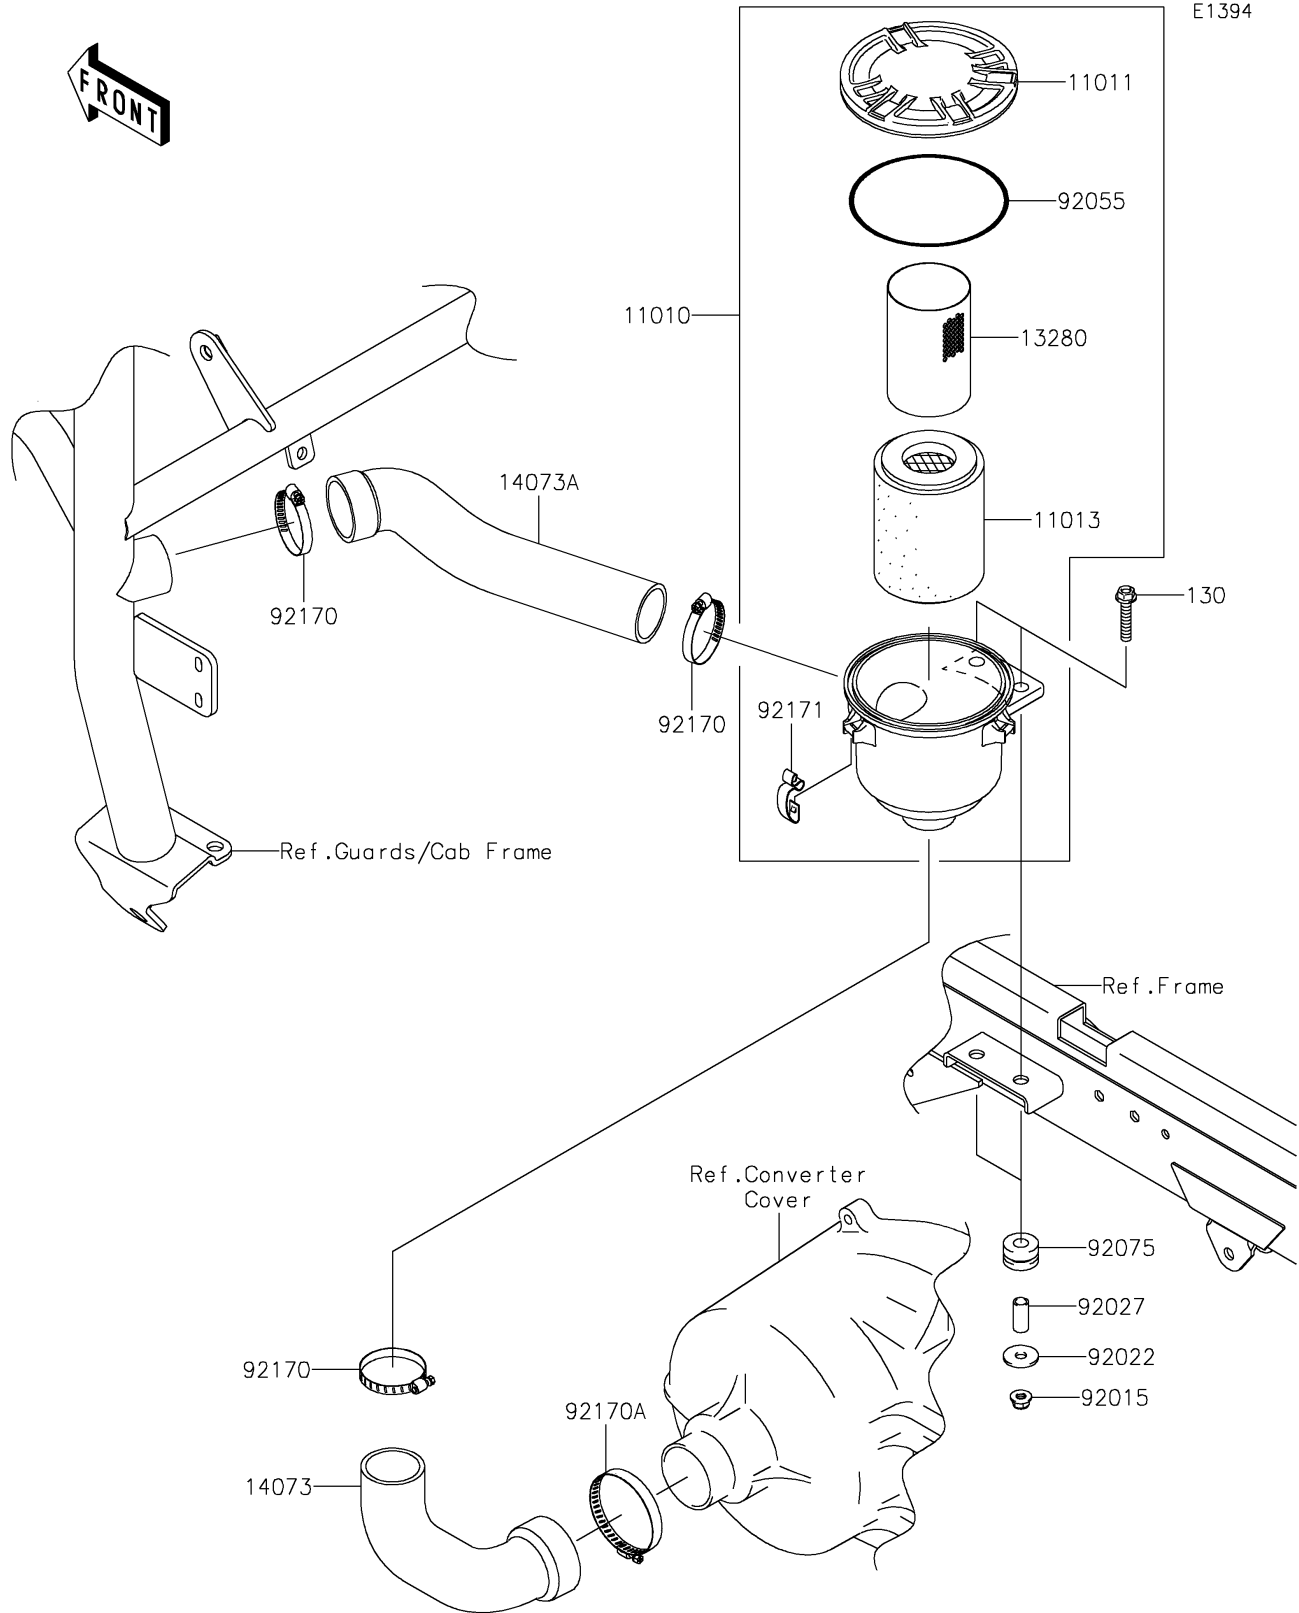

2022 MULE™ 4010 4x4 FE PARTS DIAGRAM

Air Cleaner-Belt Converter

2022 MULE™ 4010 4x4 FE PARTS LIST

Air Cleaner-Belt Converter

ITEM NAME	PART NUMBER	QUANTITY
FILTER-ASSY-AIR (Ref # 11010)	11010-0172	1
CASE-AIR FILTER,CAP (Ref # 11011)	11011-0135	1
ELEMENT-AIR FILTER (Ref # 11013)	11013-0037	1
HOLDER (Ref # 13280)	13280-0312	1
DUCT,AIR FILTER-CVT (Ref # 14073)	14073-0198	1
DUCT,BAR-AIR FILTER (Ref # 14073A)	14073-0238	1
NUT,8MM (Ref # 92015)	92015-1432	2
WASHER,9X28X2.3 (Ref # 92022)	92022-1632	2
COLLAR (Ref # 92027)	92027-4012	2
RING-O,122X4 (Ref # 92055)	92055-0167	1
DAMPER (Ref # 92075)	92075-1736	2
CLAMP (Ref # 92170)	92170-1674	3
CLAMP (Ref # 92170A)	92170-1764	1
CLAMP (Ref # 92171)	92171-0225	3
BOLT-FLANGED,8X40 (Ref # 130)	130BA0840	2