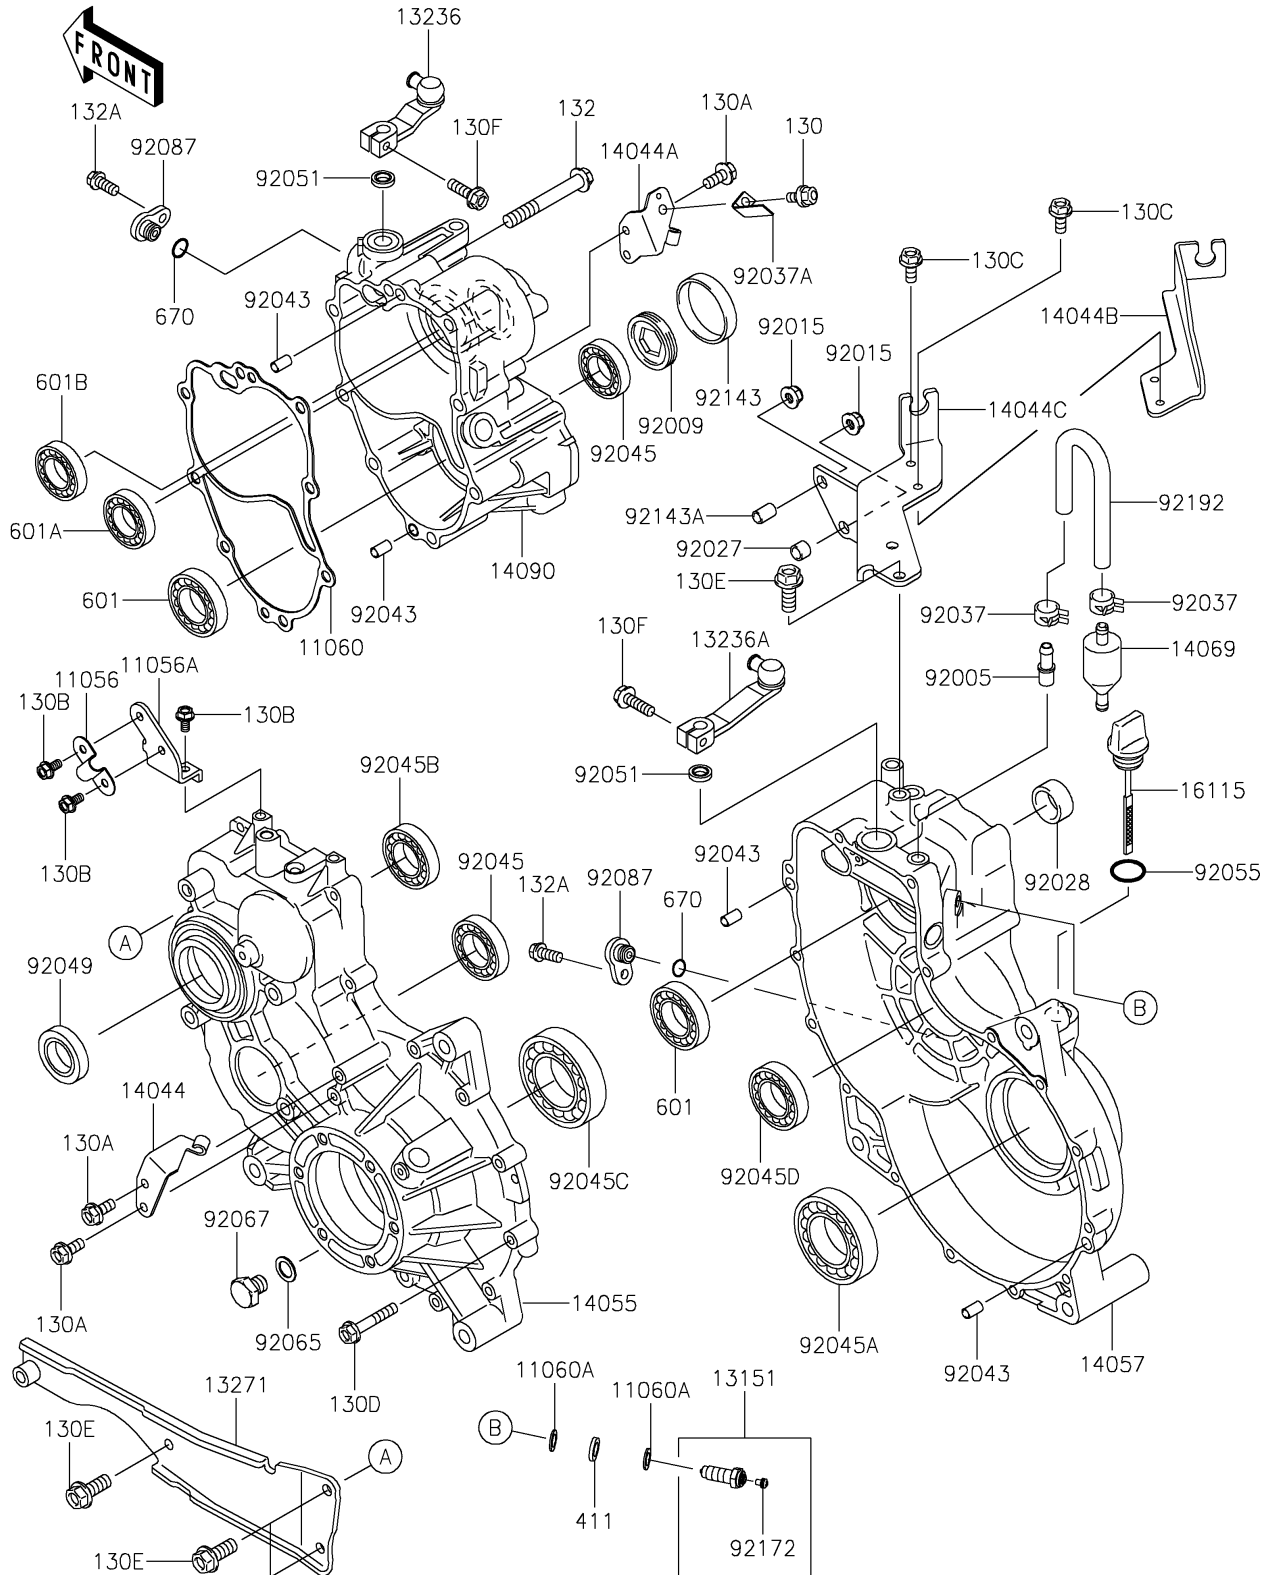

# 2021 MULE™ 4010 4x4® FE PARTS DIAGRAM

Gear Box

E1450

### Gear Box

ITEM NAME	PART NUMBER	QUANTITY
BRACKET,OIL PIPE (Ref # 11056)	11056-4139	1
BRACKET,OIL PIPE (Ref # 11056A)	11056-4140	1
GASKET,GEAR CASE COVER (Ref # 11060)	11060-1310	1
GASKET (Ref # 11060A)	11060-1966	2
SWITCH-COMP (Ref # 13151)	13151-1093	1
LEVER-COMP (Ref # 13236)	13236-1363	1
LEVER-COMP (Ref # 13236A)	13236-1372	1
PLATE (Ref # 13271)	13271-1604	1
HOLDER-CABLE (Ref # 14044)	14044-0003	1
HOLDER-CABLE (Ref # 14044A)	14044-0004	1
HOLDER-CABLE,HI/LOW (Ref # 14044B)	14044-1075	1
HOLDER-CABLE (Ref # 14044C)	14044-1098	1
CASE-GEAR,LH (Ref # 14055)	14055-0035	1
CASE-COMP-GEAR,RH (Ref # 14057)	14057-0011	1
BREATHER (Ref # 14069)	14069-1051	1
COVER,GEAR CASE,HI/LOW (Ref # 14090)	14090-1238	1
CAP-OIL FILLER (Ref # 16115)	16115-1060	1
FITTING,BREATHER (Ref # 92005)	92005-1127	1
SCREW,55MM (Ref # 92009)	92009-1290	1
NUT,8MM (Ref # 92015)	92015-1432	2
COLLAR,8.8X12X9 (Ref # 92027)	92027-1568	1
BUSHING,23X30X13 (Ref # 92028)	92028-132	1
CLAMP,TUBE (Ref # 92037)	92037-1505	2
CLAMP (Ref # 92037A)	92037-1680	1
PIN,6.2X8X14 (Ref # 92043)	92043-1263	4
BEARING-BALL,TMB304CCM (Ref # 92045)	92045-1142	2
BEARING-BALL,6010CM (Ref # 92045A)	92045-1162	1
BEARING-BALL,62/28 (Ref # 92045B)	92045-1207	1
BEARING-BALL,6210CM (Ref # 92045C)	92045-1213	1