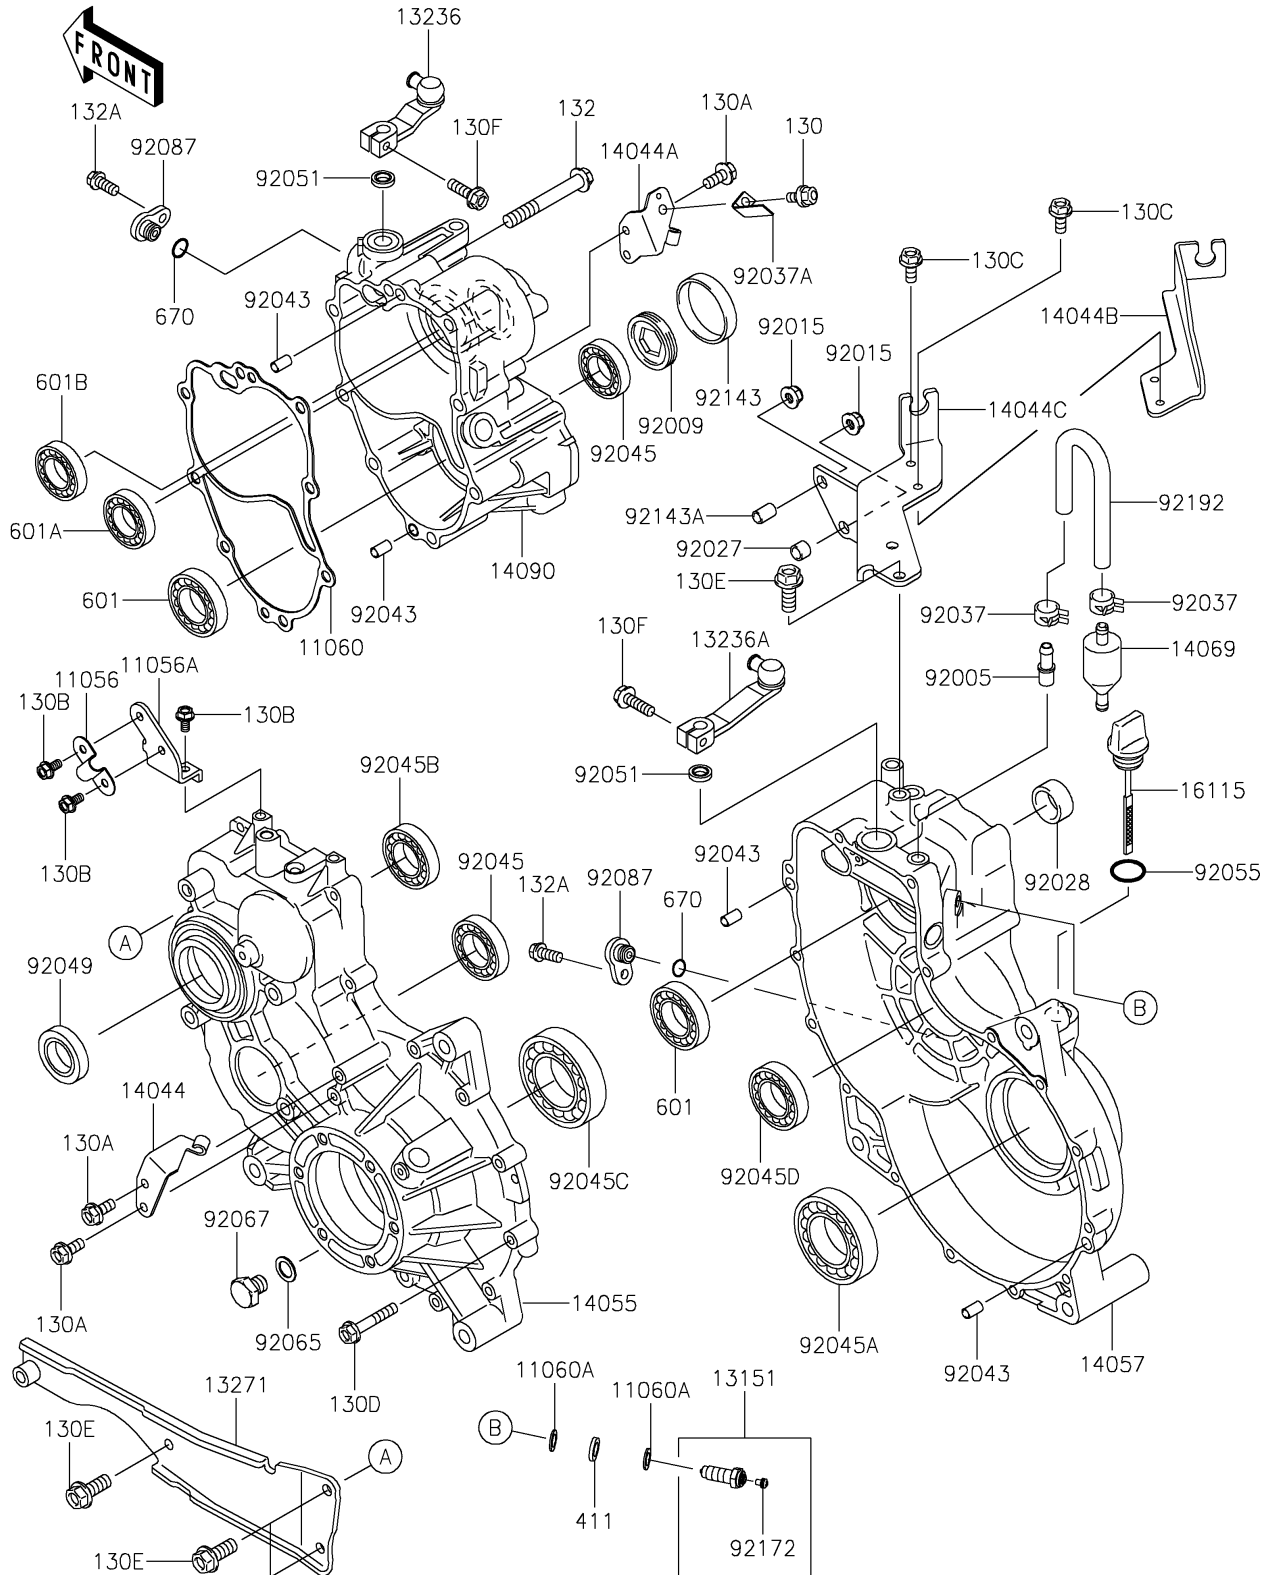

2021 MULE™ 4010 4x4® FE PARTS DIAGRAM

Gear Box

E1450

2021 MULE™ 4010 4x4® FE PARTS LIST

Gear Box

ITEM NAME	PART NUMBER	QUANTITY
BRACKET,OIL PIPE (Ref # 11056)	11056-4139	1
BRACKET,OIL PIPE (Ref # 11056A)	11056-4140	1
GASKET,GEAR CASE COVER (Ref # 11060)	11060-1310	1
GASKET (Ref # 11060A)	11060-1966	2
SWITCH-COMP (Ref # 13151)	13151-1093	1
LEVER-COMP (Ref # 13236)	13236-1363	1
LEVER-COMP (Ref # 13236A)	13236-1372	1
PLATE (Ref # 13271)	13271-1604	1
HOLDER-CABLE (Ref # 14044)	14044-0003	1
HOLDER-CABLE (Ref # 14044A)	14044-0004	1
HOLDER-CABLE,HI/LOW (Ref # 14044B)	14044-1075	1
HOLDER-CABLE (Ref # 14044C)	14044-1098	1
CASE-GEAR,LH (Ref # 14055)	14055-0035	1
CASE-COMP-GEAR,RH (Ref # 14057)	14057-0011	1
BREATHER (Ref # 14069)	14069-1051	1
COVER,GEAR CASE,HI/LOW (Ref # 14090)	14090-1238	1
CAP-OIL FILLER (Ref # 16115)	16115-1060	1
FITTING,BREATHER (Ref # 92005)	92005-1127	1
SCREW,55MM (Ref # 92009)	92009-1290	1
NUT,8MM (Ref # 92015)	92015-1432	2
COLLAR,8.8X12X9 (Ref # 92027)	92027-1568	1
BUSHING,23X30X13 (Ref # 92028)	92028-132	1
CLAMP,TUBE (Ref # 92037)	92037-1505	2
CLAMP (Ref # 92037A)	92037-1680	1
PIN,6.2X8X14 (Ref # 92043)	92043-1263	4
BEARING-BALL,TMB304CCM (Ref # 92045)	92045-1142	2
BEARING-BALL,6010CM (Ref # 92045A)	92045-1162	1
BEARING-BALL,62/28 (Ref # 92045B)	92045-1207	1
BEARING-BALL,6210CM (Ref # 92045C)	92045-1213	1