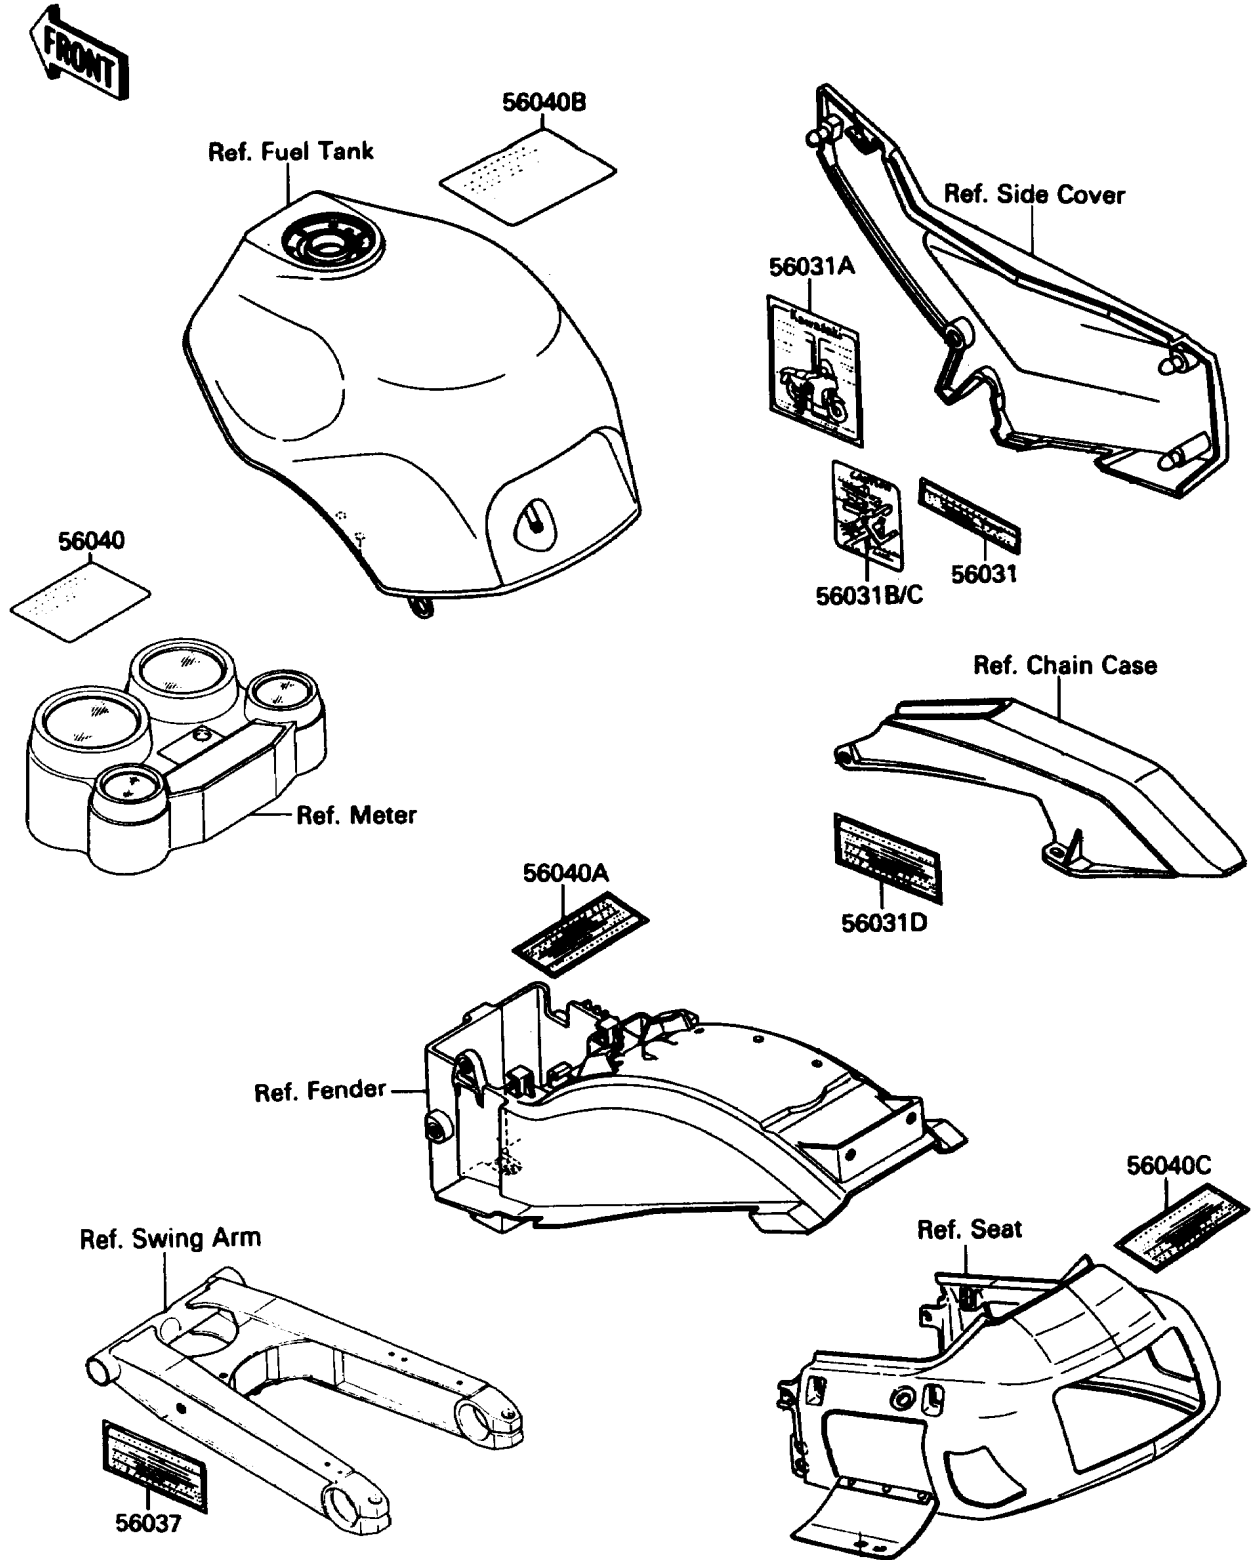

1990 Ninja® ZX™-10 PARTS DIAGRAM

Labels

F2860

1990 Ninja® ZX™ -10 PARTS LIST

Labels

ITEM NAME	PART NUMBER	QUANTITY
LABEL-MANUAL,OIL & OIL FILTER (Ref # 56031)	56031-1428	1
LABEL-MANUAL,DAILY SAFETY (Ref # 56031A)	56031-1515	1
LABEL-MANUAL,BATTERY VENT (Ref # 56031B)	56031-1595	1
LABEL-MANUAL,BATTERY VENT (Ref # 56031C)	56031-1596	1
LABEL-MANUAL,CHAIN (Ref # 56031D)	56031-1598	1
LABEL-SPECIFICATION,TIRE&LOAD (Ref # 56037)	56037-1426	1
LABEL-WARNING,BREAK IN CAUTION (Ref # 56040)	56040-1007	1
LABEL-WARNING,AIR INTAKE (Ref # 56040A)	56040-1014	1
LABEL-WARNING,EVAPO (Ref # 56040B)	56040-1121	1
LABEL-WARNING,TAIL GRIP BOLT (Ref # 56040C)	56040-1252	1