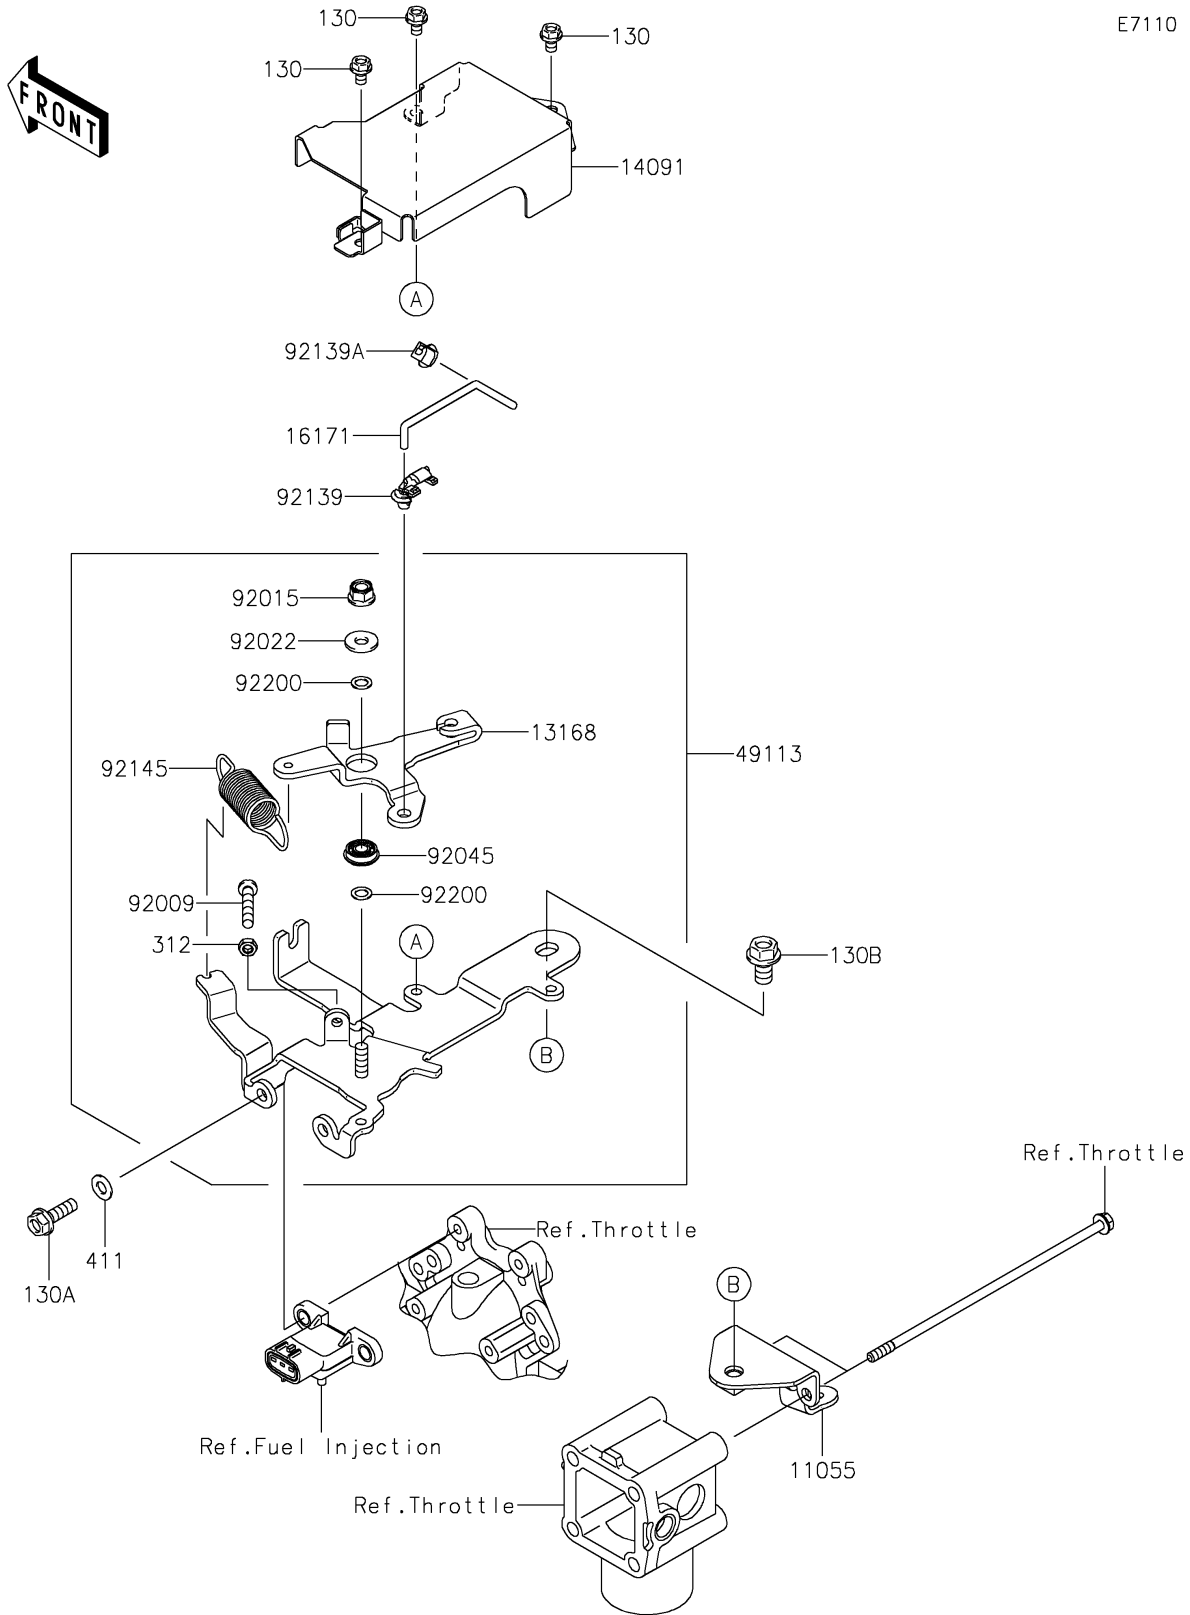

# 2021 MULE™ 4010 4x4® FE PARTS DIAGRAM

Control

E7110

## 2021 MULE™ 4010 4x4® FE PARTS LIST

### Control

ITEM NAME	PART NUMBER	QUANTITY
BRACKET (Ref # 11055)	11055-2020	1
LEVER (Ref # 13168)	13168-2509	1
COVER,CONTROL PANEL (Ref # 14091)	14091-1757	1
LINK (Ref # 16171)	16171-2105	1
PANEL-COMP-CONTROL (Ref # 49113)	49113-2211	1
SCREW,5X30 (Ref # 92009)	92009-2381	1
NUT,LOCK,FLANGED,6MM (Ref # 92015)	92015-1339	1
WASHER (Ref # 92022)	92022-2247	1
BEARING-BALL,696ZZ1NR MC3 (Ref # 92045)	92045-2223	1
BUSHING,CONT-PANEL (Ref # 92139)	92139-2060	1
BUSHING,THROTTLE-BODY (Ref # 92139A)	92139-2061	1
SPRING (Ref # 92145)	92145-2186	1
WASHER,6.2X10X0.5 (Ref # 92200)	92200-2083	2
BOLT-FLANGED,5X8 (Ref # 130)	130BA0508	3
BOLT-FLANGED,6X20 (Ref # 130A)	130BA0620	2
BOLT-FLANGED,8X14 (Ref # 130B)	130BA0814	1
NUT-HEX,5MM (Ref # 312)	312AA0500	1
WASHER-PLAIN,6MM (Ref # 411)	411AB0600	2