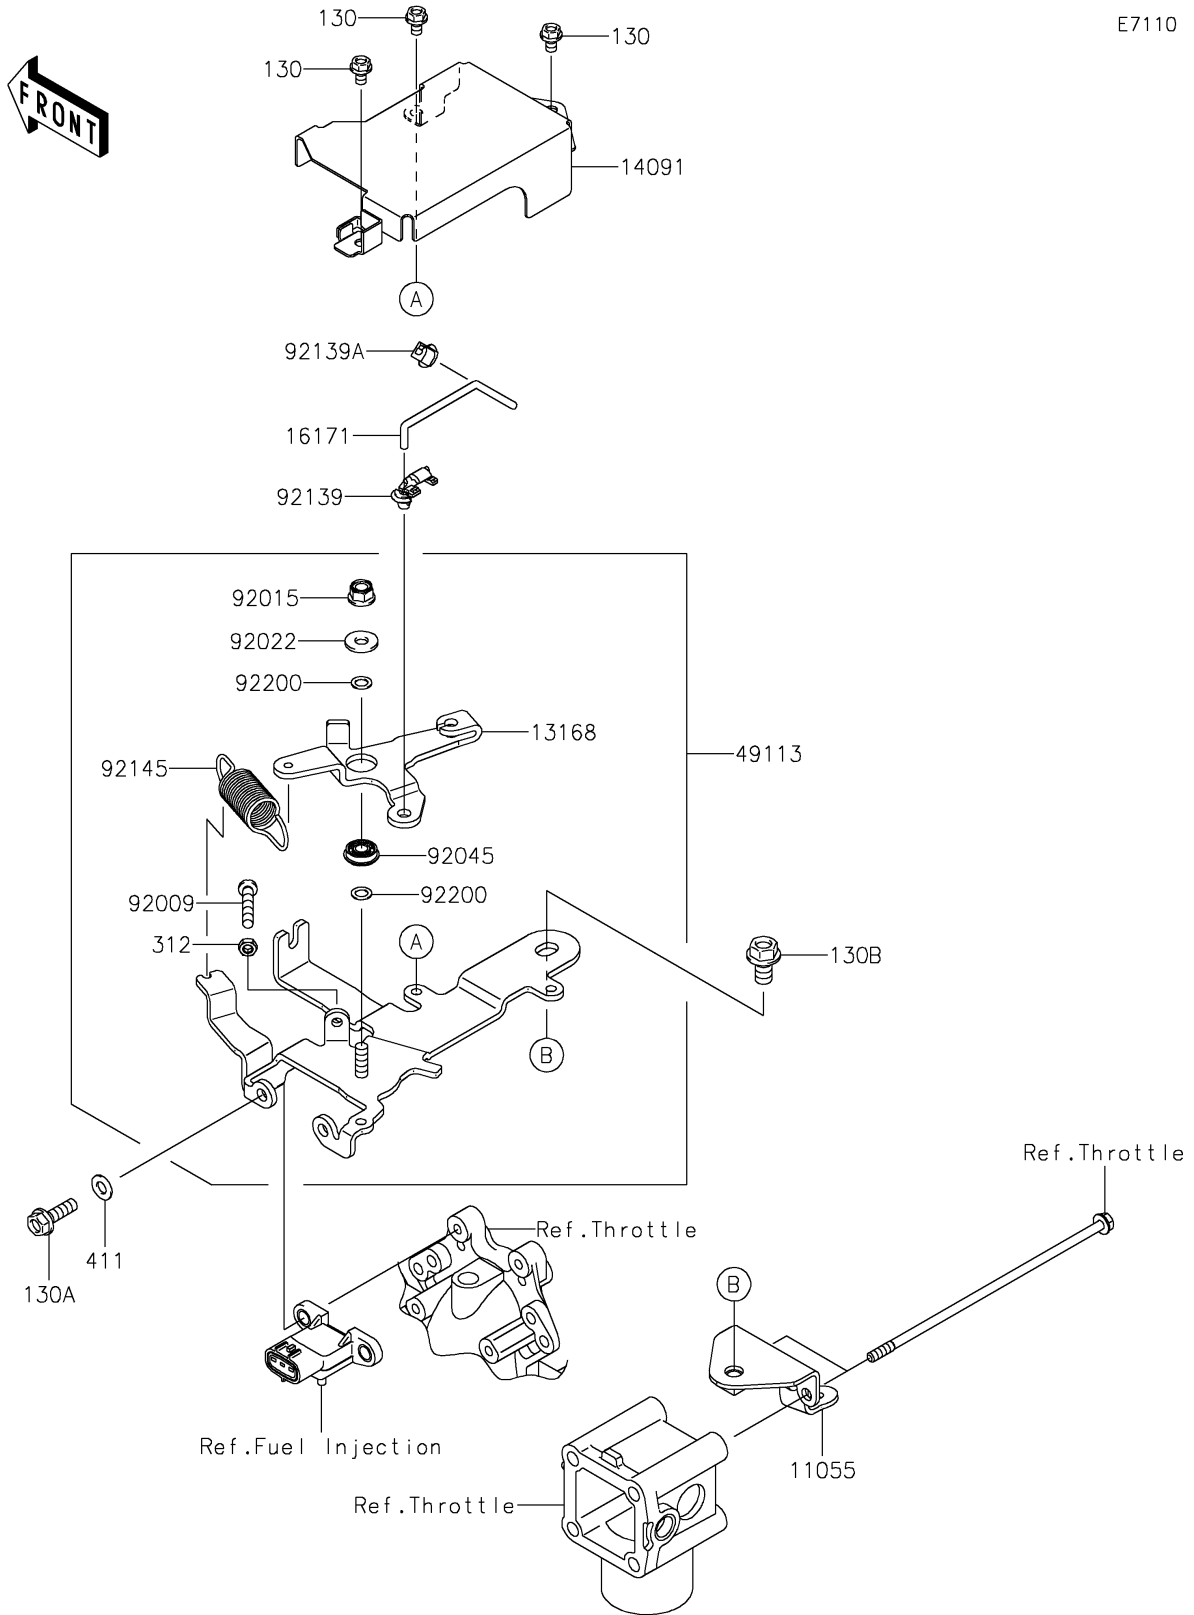

2021 MULE™ 4010 4x4® FE PARTS DIAGRAM

Control

E7110

2021 MULE™ 4010 4x4® FE PARTS LIST

Control

ITEM NAME	PART NUMBER	QUANTITY
BRACKET (Ref # 11055)	11055-2020	1
LEVER (Ref # 13168)	13168-2509	1
COVER,CONTROL PANEL (Ref # 14091)	14091-1757	1
LINK (Ref # 16171)	16171-2105	1
PANEL-COMP-CONTROL (Ref # 49113)	49113-2211	1
SCREW,5X30 (Ref # 92009)	92009-2381	1
NUT,LOCK,FLANGED,6MM (Ref # 92015)	92015-1339	1
WASHER (Ref # 92022)	92022-2247	1
BEARING-BALL,696ZZ1NR MC3 (Ref # 92045)	92045-2223	1
BUSHING,CONT-PANEL (Ref # 92139)	92139-2060	1
BUSHING,THROTTLE-BODY (Ref # 92139A)	92139-2061	1
SPRING (Ref # 92145)	92145-2186	1
WASHER,6.2X10X0.5 (Ref # 92200)	92200-2083	2
BOLT-FLANGED,5X8 (Ref # 130)	130BA0508	3
BOLT-FLANGED,6X20 (Ref # 130A)	130BA0620	2
BOLT-FLANGED,8X14 (Ref # 130B)	130BA0814	1
NUT-HEX,5MM (Ref # 312)	312AA0500	1
WASHER-PLAIN,6MM (Ref # 411)	411AB0600	2