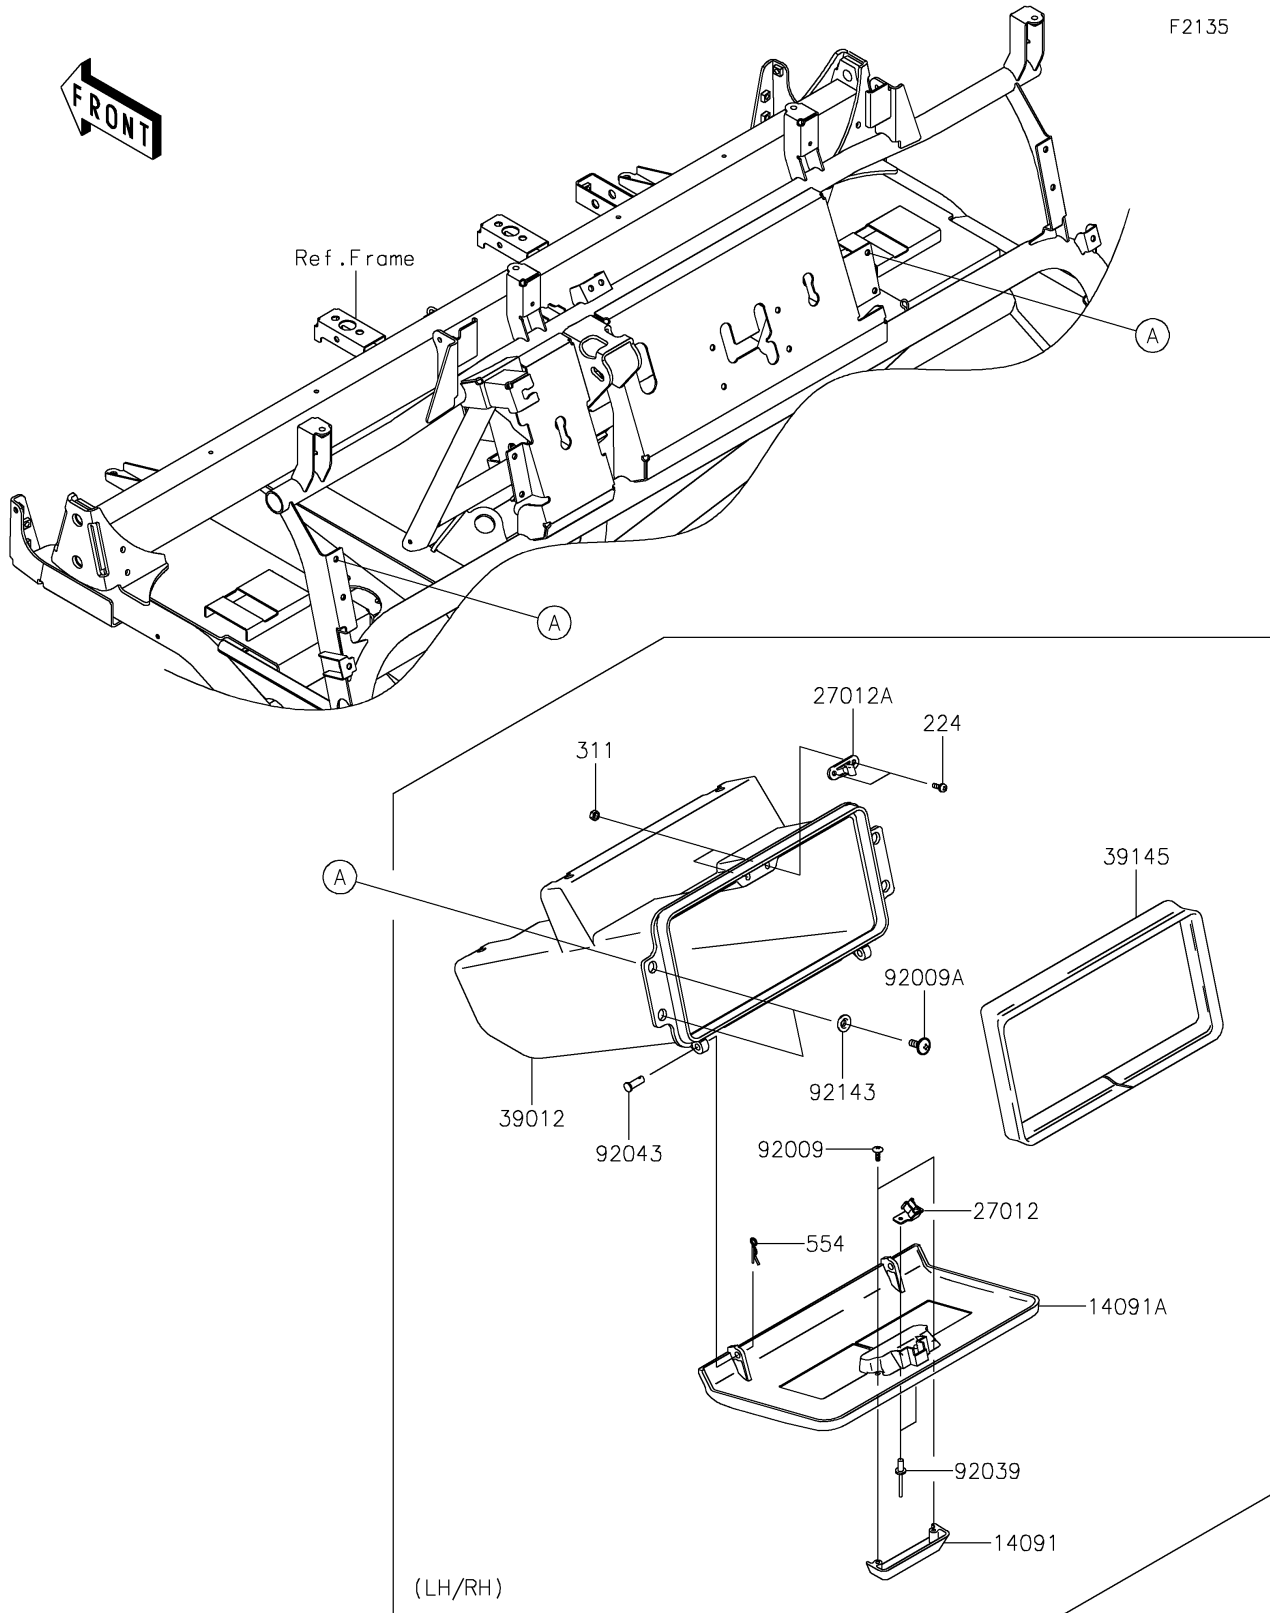

2021 MULE™ 4010 4x4® FE PARTS DIAGRAM

Front Box

F2135

2021 MULE™ 4010 4x4® FE PARTS LIST

Front Box

ITEM NAME	PART NUMBER	QUANTITY
COVER,STORAGE GRIP,F.BLACK (Ref # 14091)	14091-1659-6Z	2
COVER,CONTROL PANEL,F.BLACK (Ref # 14091A)	14091-1660-6Z	2
HOOK (Ref # 27012)	27012-1607	2
HOOK (Ref # 27012A)	27012-1612	2
CASE-STORAGE,F.BLACK (Ref # 39012)	39012-1061-6Z	2
TRIM-SEAL,L=774 (Ref # 39145)	39145-1130	2
SCREW,TAPPING,4X12 (Ref # 92009)	92009-1444	4
SCREW,6X16 (Ref # 92009A)	92009-1621	8
RIVET (Ref # 92039)	92039-1041	4
PIN,6X14.5 (Ref # 92043)	92043-125	4
COLLAR (Ref # 92143)	92143-1087	8
SCREW-PAN-WP-CROS,4X12 (Ref # 224)	224AB0412	4
NUT-HEX,4MM (Ref # 311)	311AA0400	4
PIN-SNAP,1.2X21.2 (Ref # 554)	554DA0600	4