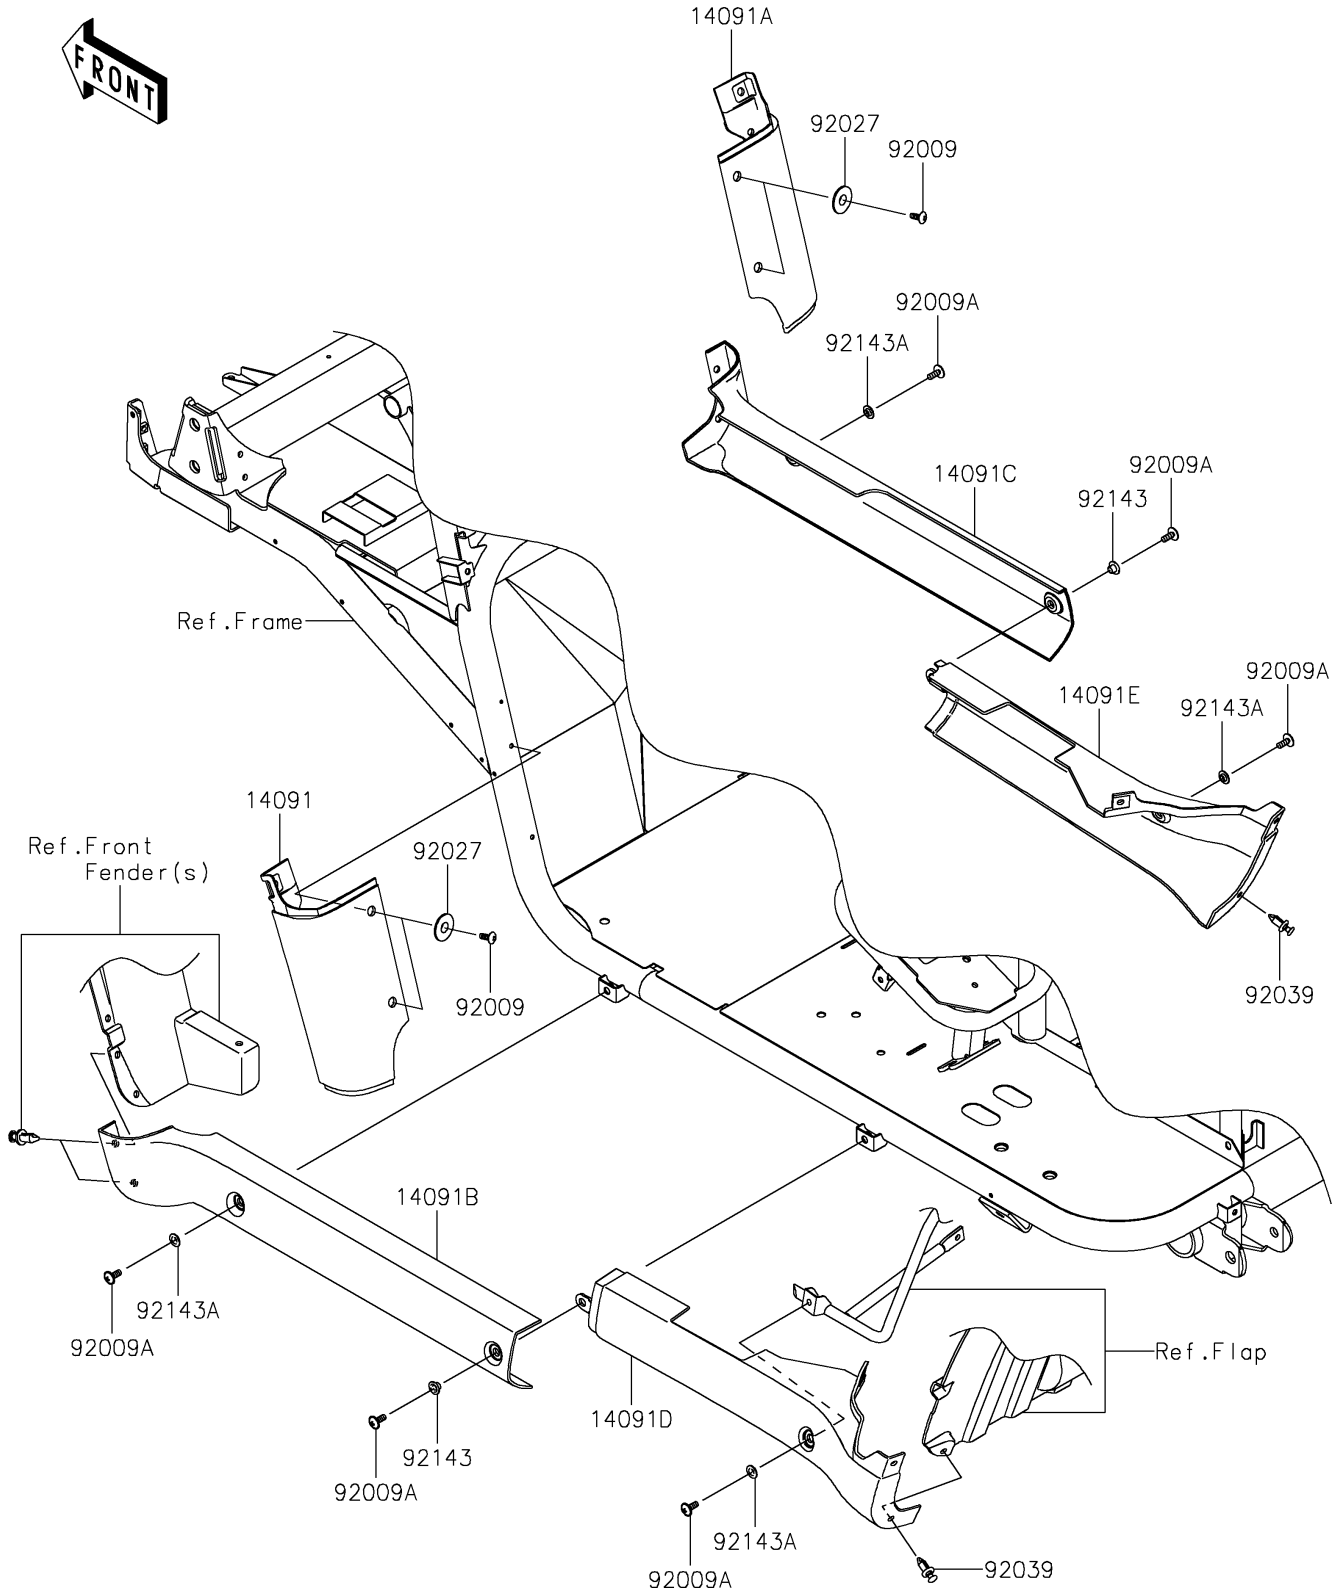

2021 MULE™ 4010 4x4® FE PARTS DIAGRAM

Side Covers/Chain Cover

F2610

2021 MULE™ 4010 4x4® FE PARTS LIST

Side Covers/Chain Cover

ITEM NAME	PART NUMBER	QUANTITY
COVER,FR FENDER,LWR,LH,F.BLACK (Ref # 14091)	14091-0821-6Z	1
COVER,FR FENDER,LWR,RH,F.BLACK (Ref # 14091A)	14091-0822-6Z	1
COVER,SIDE STEP,FR,LH,F.BLACK (Ref # 14091B)	14091-0823-6Z	1
COVER,SIDE STEP,FR,RH,F.BLACK (Ref # 14091C)	14091-0824-6Z	1
COVER,SIDE STEP,RR,LH,F.BLACK (Ref # 14091D)	14091-0900-6Z	1
COVER,SIDE STEP,RR,RH,F.BLACK (Ref # 14091E)	14091-0901-6Z	1
SCREW,TAPPING,6X16 (Ref # 92009)	92009-1166	4
SCREW,6X16 (Ref # 92009A)	92009-1621	6
COLLAR,L=4.7 (Ref # 92027)	92027-1964	4
RIVET (Ref # 92039)	92039-0776	2
COLLAR (Ref # 92143)	92143-1057	2
COLLAR (Ref # 92143A)	92143-1087	4