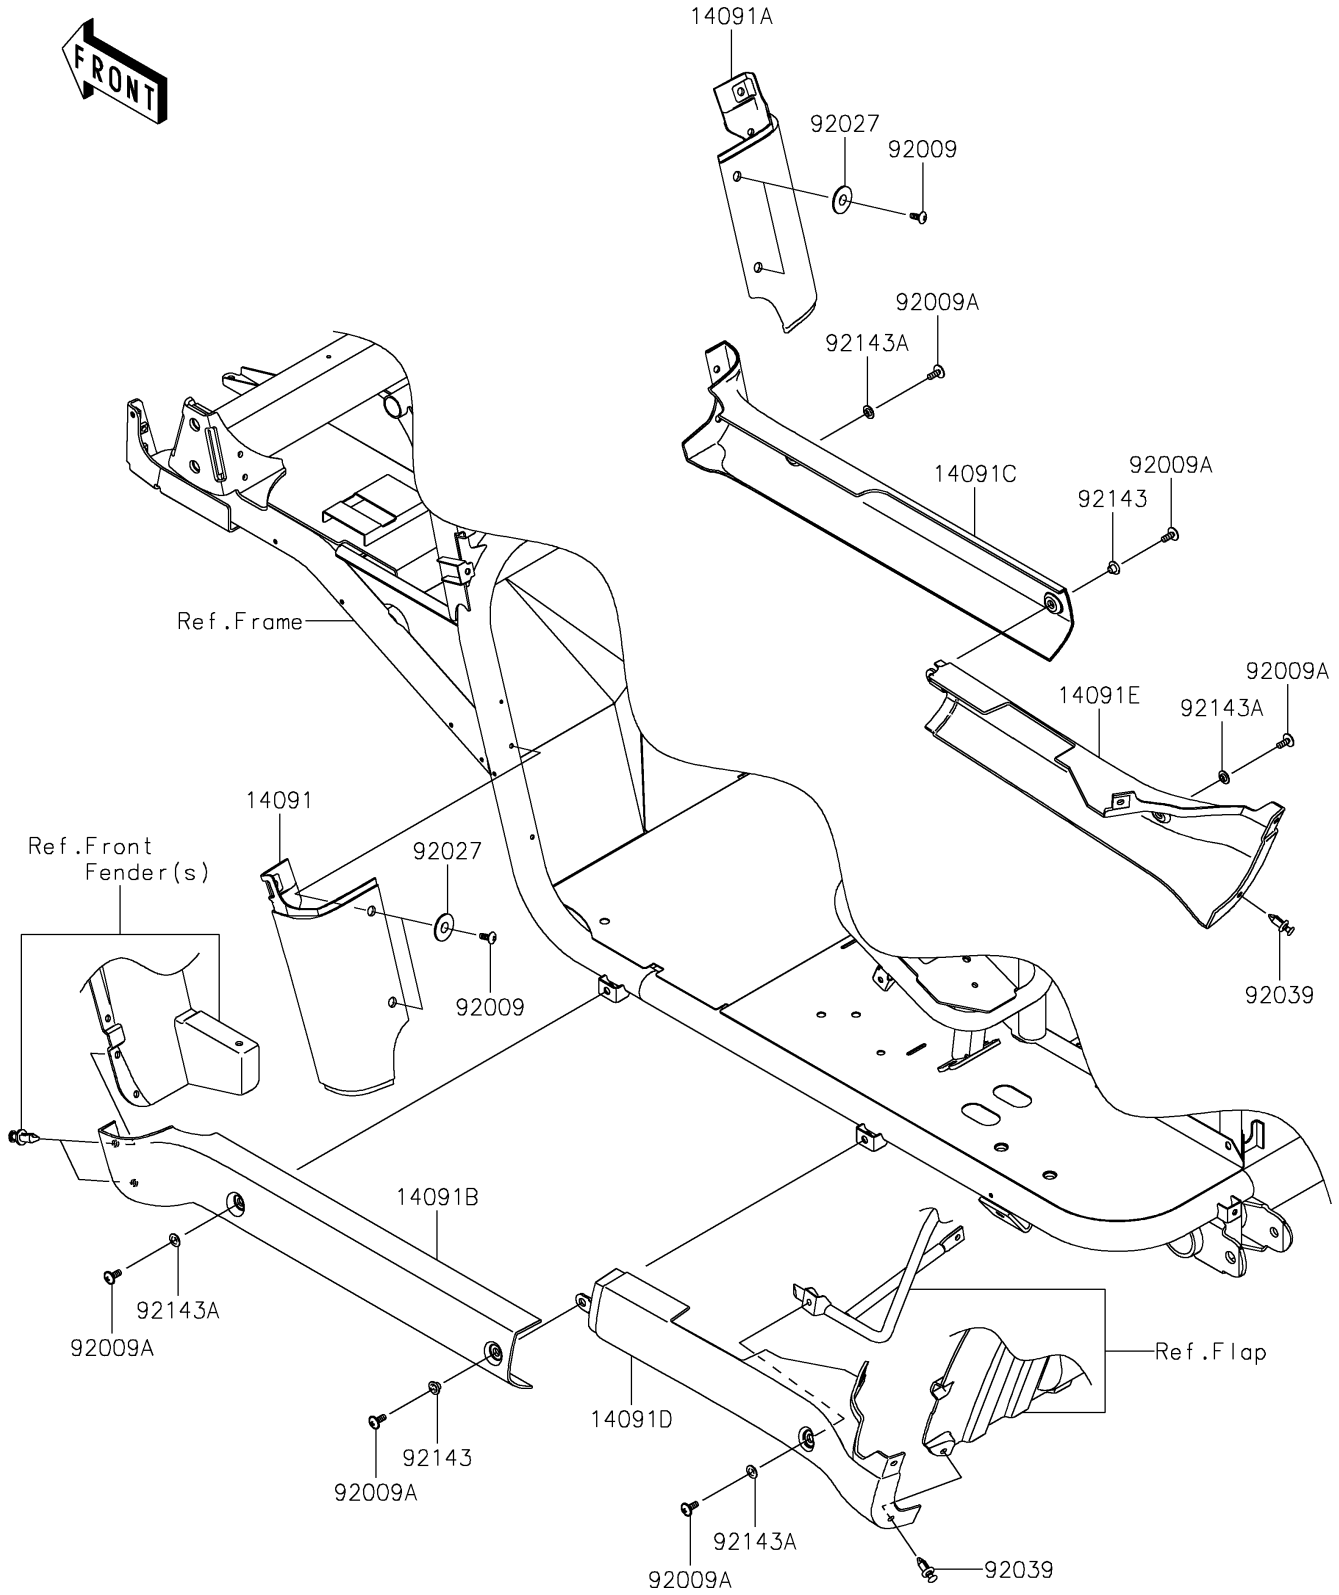

2021 MULE™ 4010 4x4® FE PARTS DIAGRAM

Side Covers/Chain Cover

F2610

2021 MULE™ 4010 4x4® FE PARTS LIST

Side Covers/Chain Cover

ITEM NAME	PART NUMBER	QUANTITY
COVER,FR FENDER,LWR,LH,F.BLACK (Ref # 14091)	14091-0821-6Z	1
COVER,FR FENDER,LWR,RH,F.BLACK (Ref # 14091A)	14091-0822-6Z	1
COVER,SIDE STEP,FR,LH,F.BLACK (Ref # 14091B)	14091-0823-6Z	1
COVER,SIDE STEP,FR,RH,F.BLACK (Ref # 14091C)	14091-0824-6Z	1
COVER,SIDE STEP,RR,LH,F.BLACK (Ref # 14091D)	14091-0900-6Z	1
COVER,SIDE STEP,RR,RH,F.BLACK (Ref # 14091E)	14091-0901-6Z	1
SCREW,TAPPING,6X16 (Ref # 92009)	92009-1166	4
SCREW,6X16 (Ref # 92009A)	92009-1621	6
COLLAR,L=4.7 (Ref # 92027)	92027-1964	4
RIVET (Ref # 92039)	92039-0776	2
COLLAR (Ref # 92143)	92143-1057	2
COLLAR (Ref # 92143A)	92143-1087	4