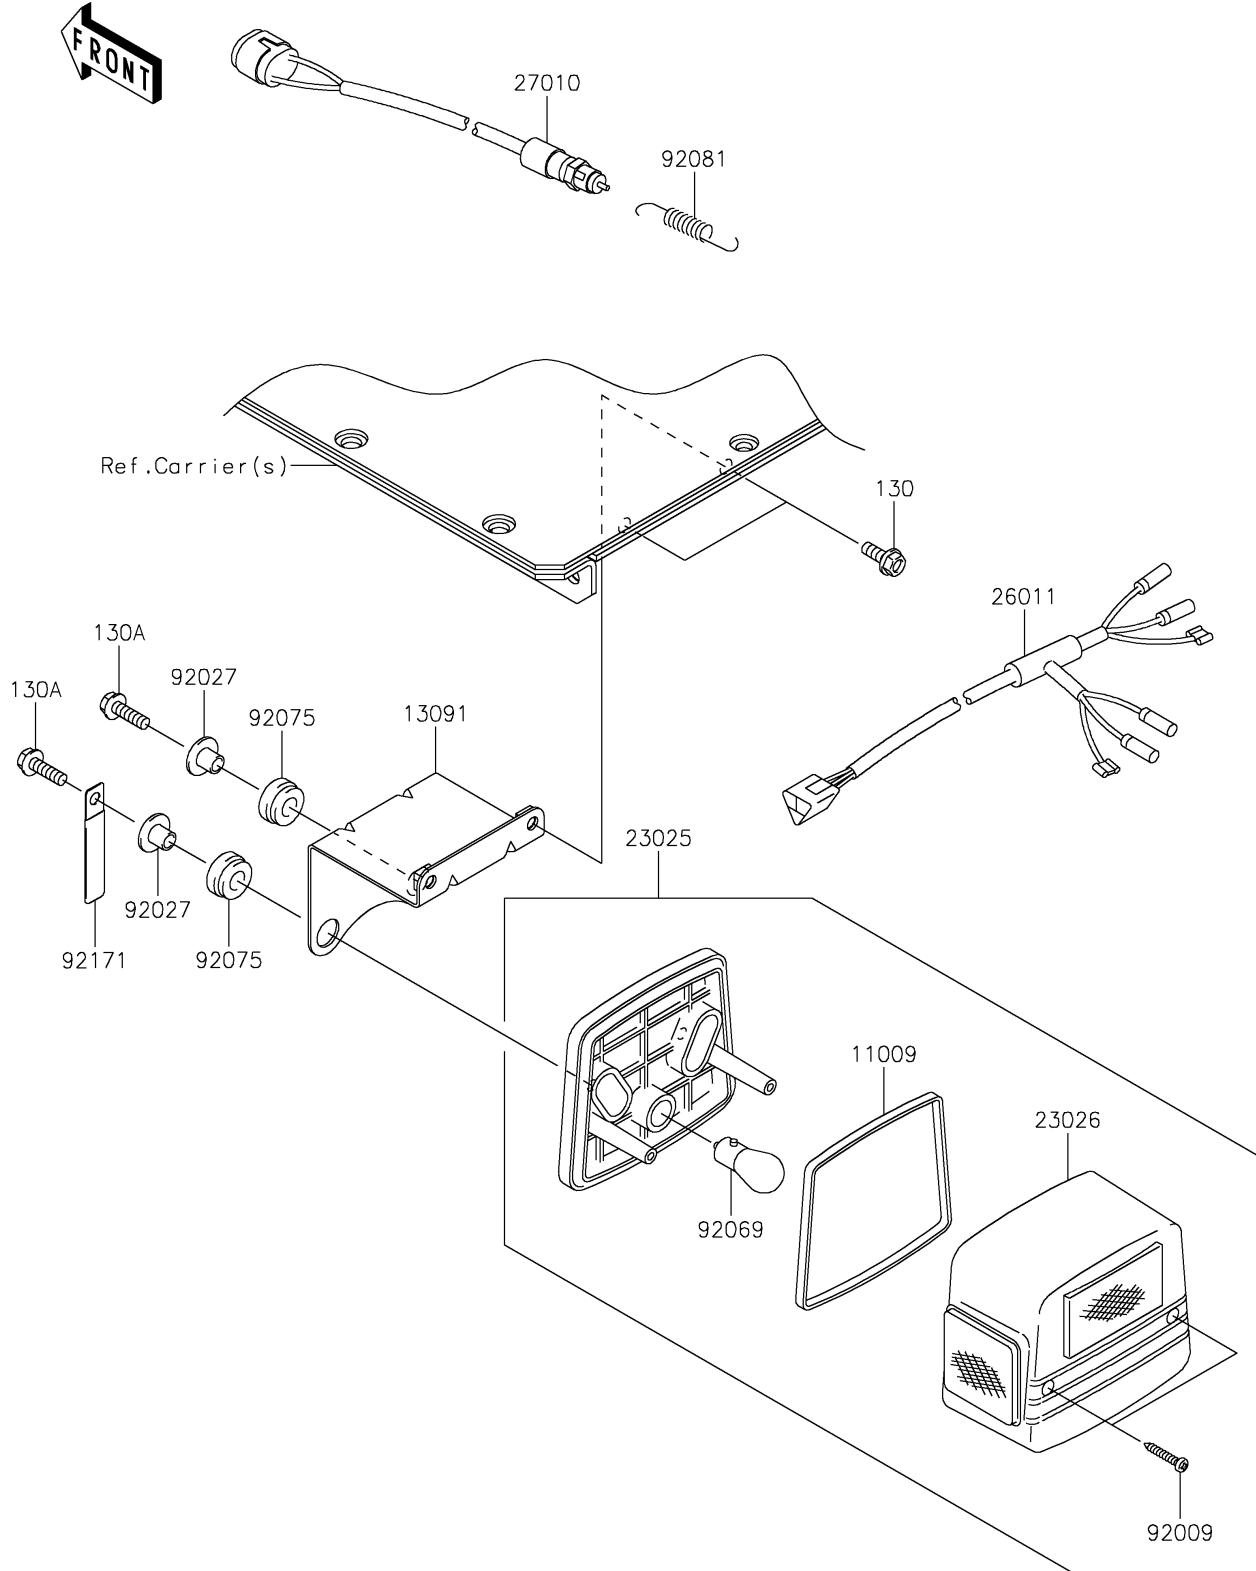

2022 MULE™ 4010 4x4 FE PARTS DIAGRAM

Taillight(s)

F2720

2022 MULE™ 4010 4x4 FE PARTS LIST

Taillight(s)

ITEM NAME	PART NUMBER	QUANTITY
GASKET,TAIL LAMP (Ref # 11009)	11009-1215	2
HOLDER,TAIL LAMP (Ref # 13091)	13091-1743	2
LAMP-TAIL (Ref # 23025)	23025-1042	2
LENS,TAIL LAMP (Ref # 23026)	23026-1019	2
WIRE-LEAD (Ref # 26011)	26011-1756	1
SWITCH,BRAKE LAMP (Ref # 27010)	27010-1301	1
SCREW,TAPPING,4X25 (Ref # 92009)	92009-1069	4
COLLAR,L=11.1 (Ref # 92027)	92027-194	4
BULB,12V 21/5W (Ref # 92069)	92069-1011	2
DAMPER (Ref # 92075)	92075-277	4
SPRING,HOOK RETURN (Ref # 92081)	92081-1466	1
CLAMP,L=60 (Ref # 92171)	92171-0652	2
BOLT-FLANGED,6X16 (Ref # 130)	130BA0616	4
BOLT-FLANGED,6X20 (Ref # 130A)	130BA0620	4