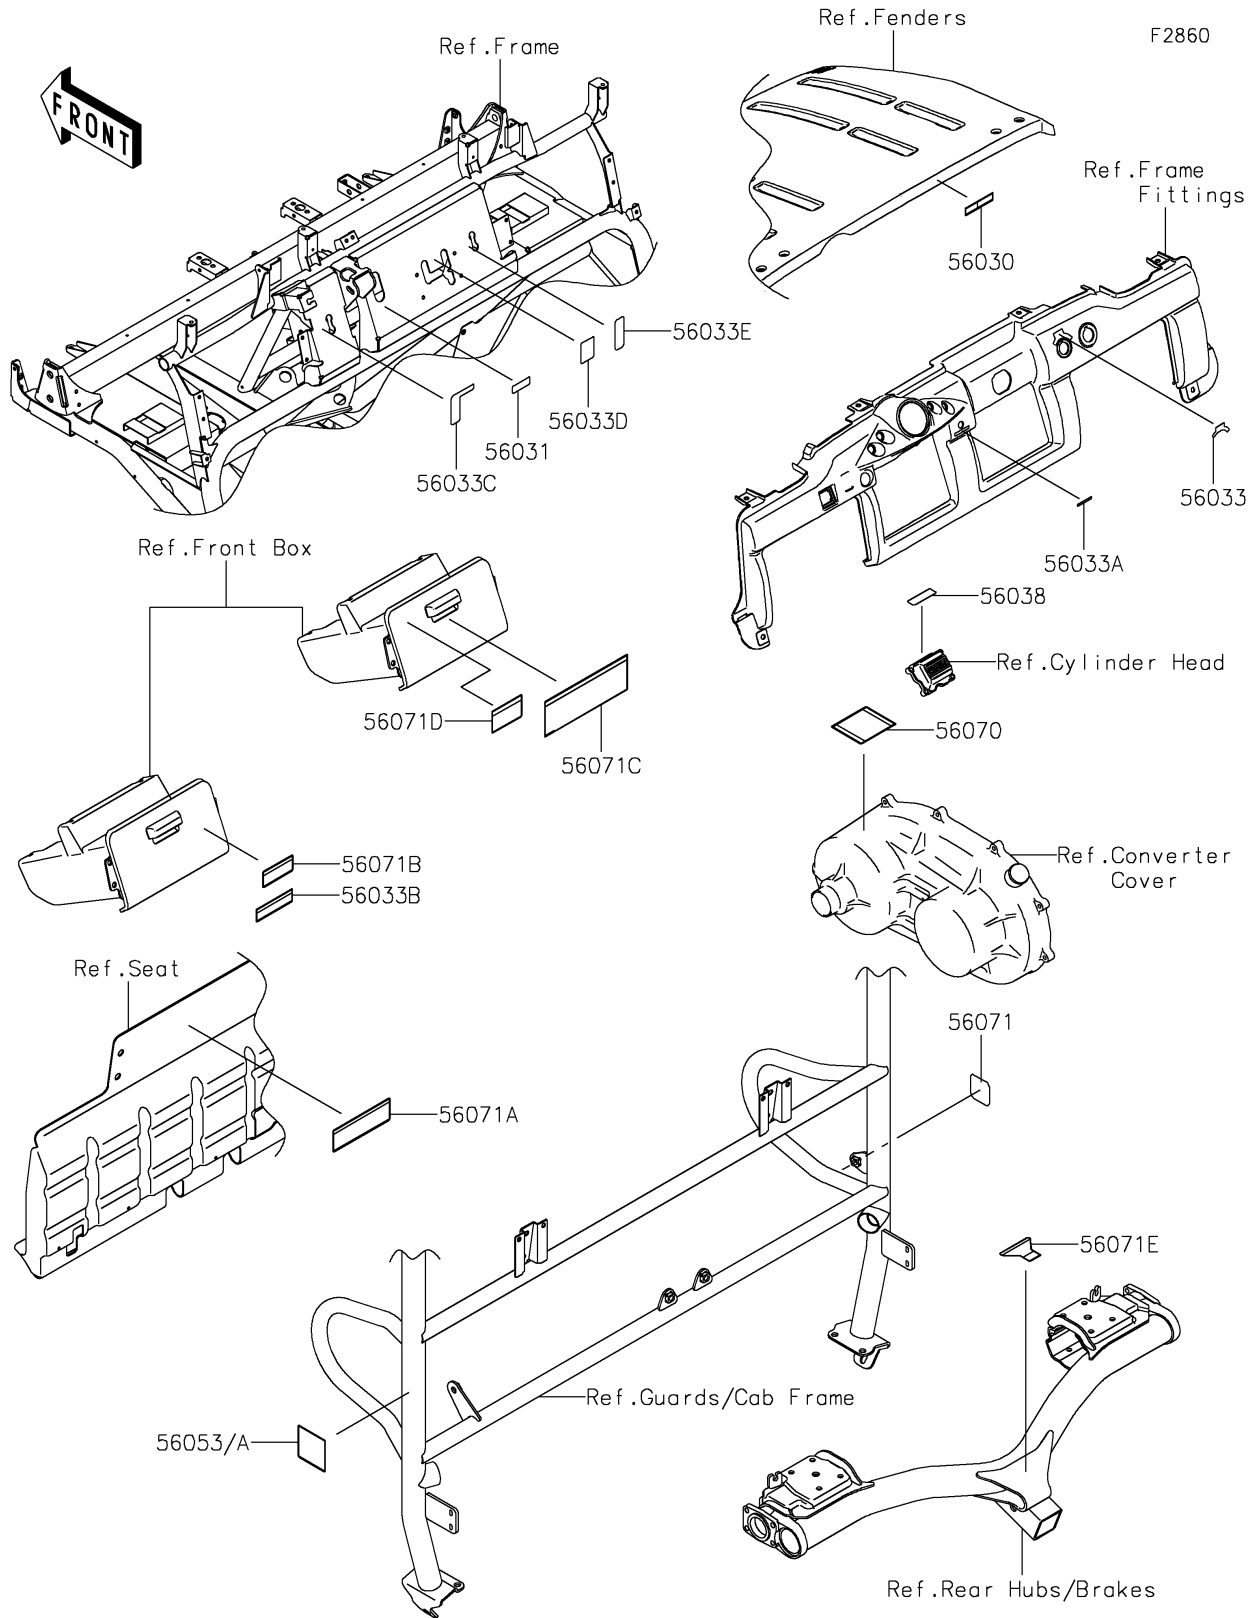

2022 MULE™ 4010 4x4 FE PARTS DIAGRAM

Labels

2022 MULE™ 4010 4x4 FE PARTS LIST

Labels

| ITEM NAME | PART NUMBER | QUANTITY |
|--|-------------|----------|
| LABEL,OPERATING HOOD (Ref # 56030) | 56030-1563 | 1 |
| LABEL-MANUAL,BRAKE FLUID LEVEL (Ref # 56031) | 56031-1818 | 1 |
| LABEL-MANUAL,IGNITION (Ref # 56033) | 56033-0212 | 1 |
| LABEL-MANUAL,POWER STEERING (Ref # 56033A) | 56033-0213 | 1 |
| LABEL-MANUAL,SHIFT NOTICE (Ref # 56033B) | 56033-0822 | 1 |
| LABEL-MANUAL,DIFF MODE (Ref # 56033C) | 56033-1183 | 1 |
| LABEL-MANUAL,SHIFT (Ref # 56033D) | 56033-1186 | 1 |
| LABEL-MANUAL,2WD/4WD (Ref # 56033E) | 56033-1187 | 1 |
| LABEL-BRAND (Ref # 56038) | 56038-2782 | 1 |
| LABEL-SPECIFICATION,TIRE (Ref # 56053) | 56053-1623 | 1 |
| LABEL-SPECIFICATION,TIRE (Ref # 56053A) | 56053-1916 | 1 |
| LABEL-WARNING,HOT SURFACES (Ref # 56070) | 56070-0051 | 1 |
| LABEL-WARNING,GASOLINE (Ref # 56071) | 56071-0588 | 1 |
| LABEL-WARNING,CARGO BED,2P (Ref # 56071A) | 56071-0636 | 1 |
| LABEL-WARNING,CARGO BED (Ref # 56071B) | 56071-0638 | 1 |
| LABEL-WARNING,GENERAL (Ref # 56071C) | 56071-0644 | 1 |
| LABEL-WARNING,HOOD CAUTION (Ref # 56071D) | 56071-0894 | 1 |
| LABEL-WARNING,TRAILER HITCH (Ref # 56071E) | 56071-0895 | 1 |