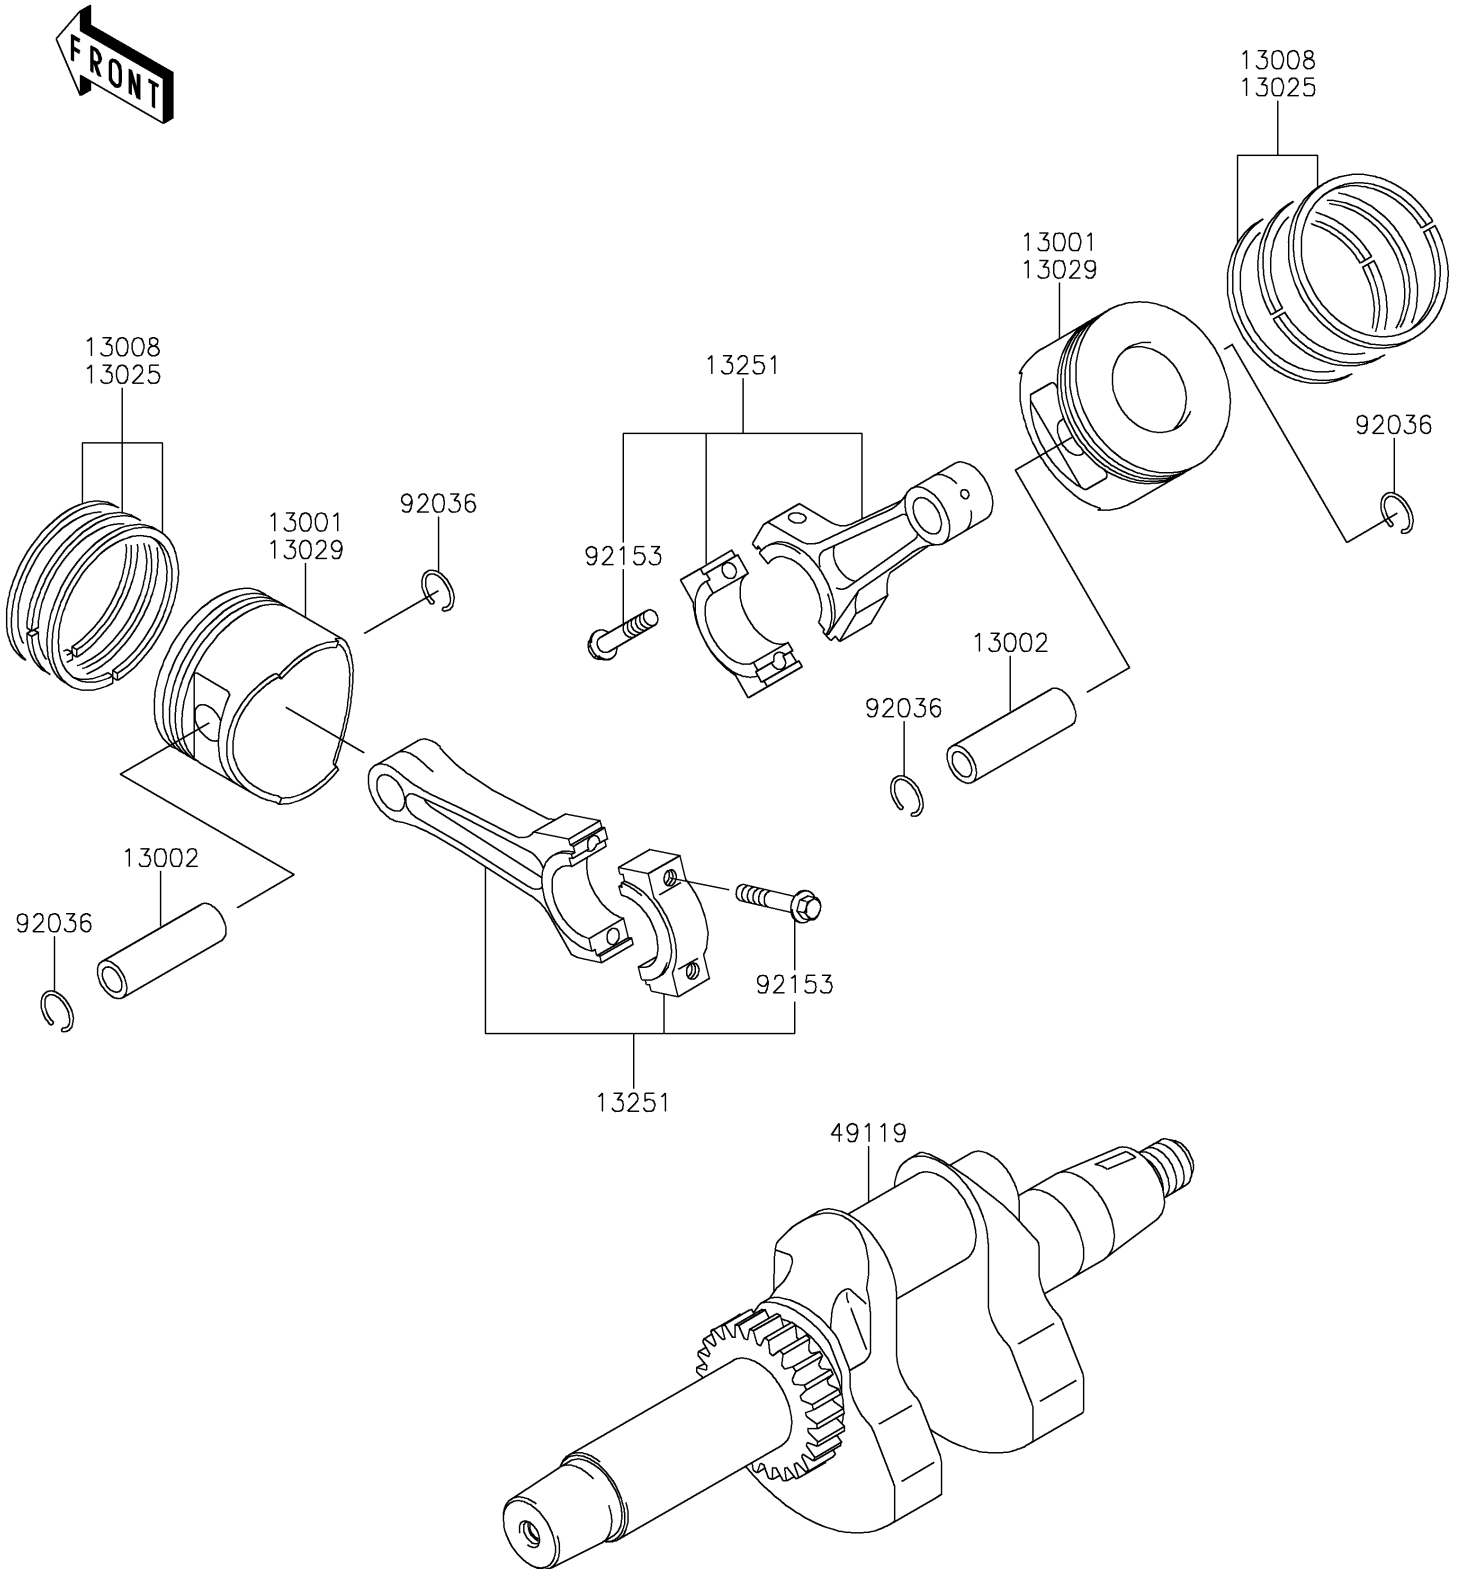

# 2022 MULE™ 4010 TRANS4x4® PARTS DIAGRAM

Crankshaft/Piston(s)

E1320

## 2022 MULE™ 4010 TRANS4x4® PARTS LIST

### Crankshaft/Piston(s)

ITEM NAME	PART NUMBER	QUANTITY
PISTON-ENGINE,STD (Ref # 13001)	13001-2210	2
PIN-PISTON (Ref # 13002)	13002-1013	2
RING-SET-PISTON,STD (Ref # 13008)	13008-6025	2
RING-SET-PISTON L,0.50 (Ref # 13025)	13025-6008	AR
PISTON-ENGINE L,0.50 (Ref # 13029)	13029-0033	AR
ROD-ASSY-CONNECTING (Ref # 13251)	13251-0737	2
CRANKSHAFT-ASSY (Ref # 49119)	49119-0015	1
RING-SNAP,PISTON PIN (Ref # 92036)	92036-021	4
BOLT,7X35.2 (Ref # 92153)	92153-2054	4