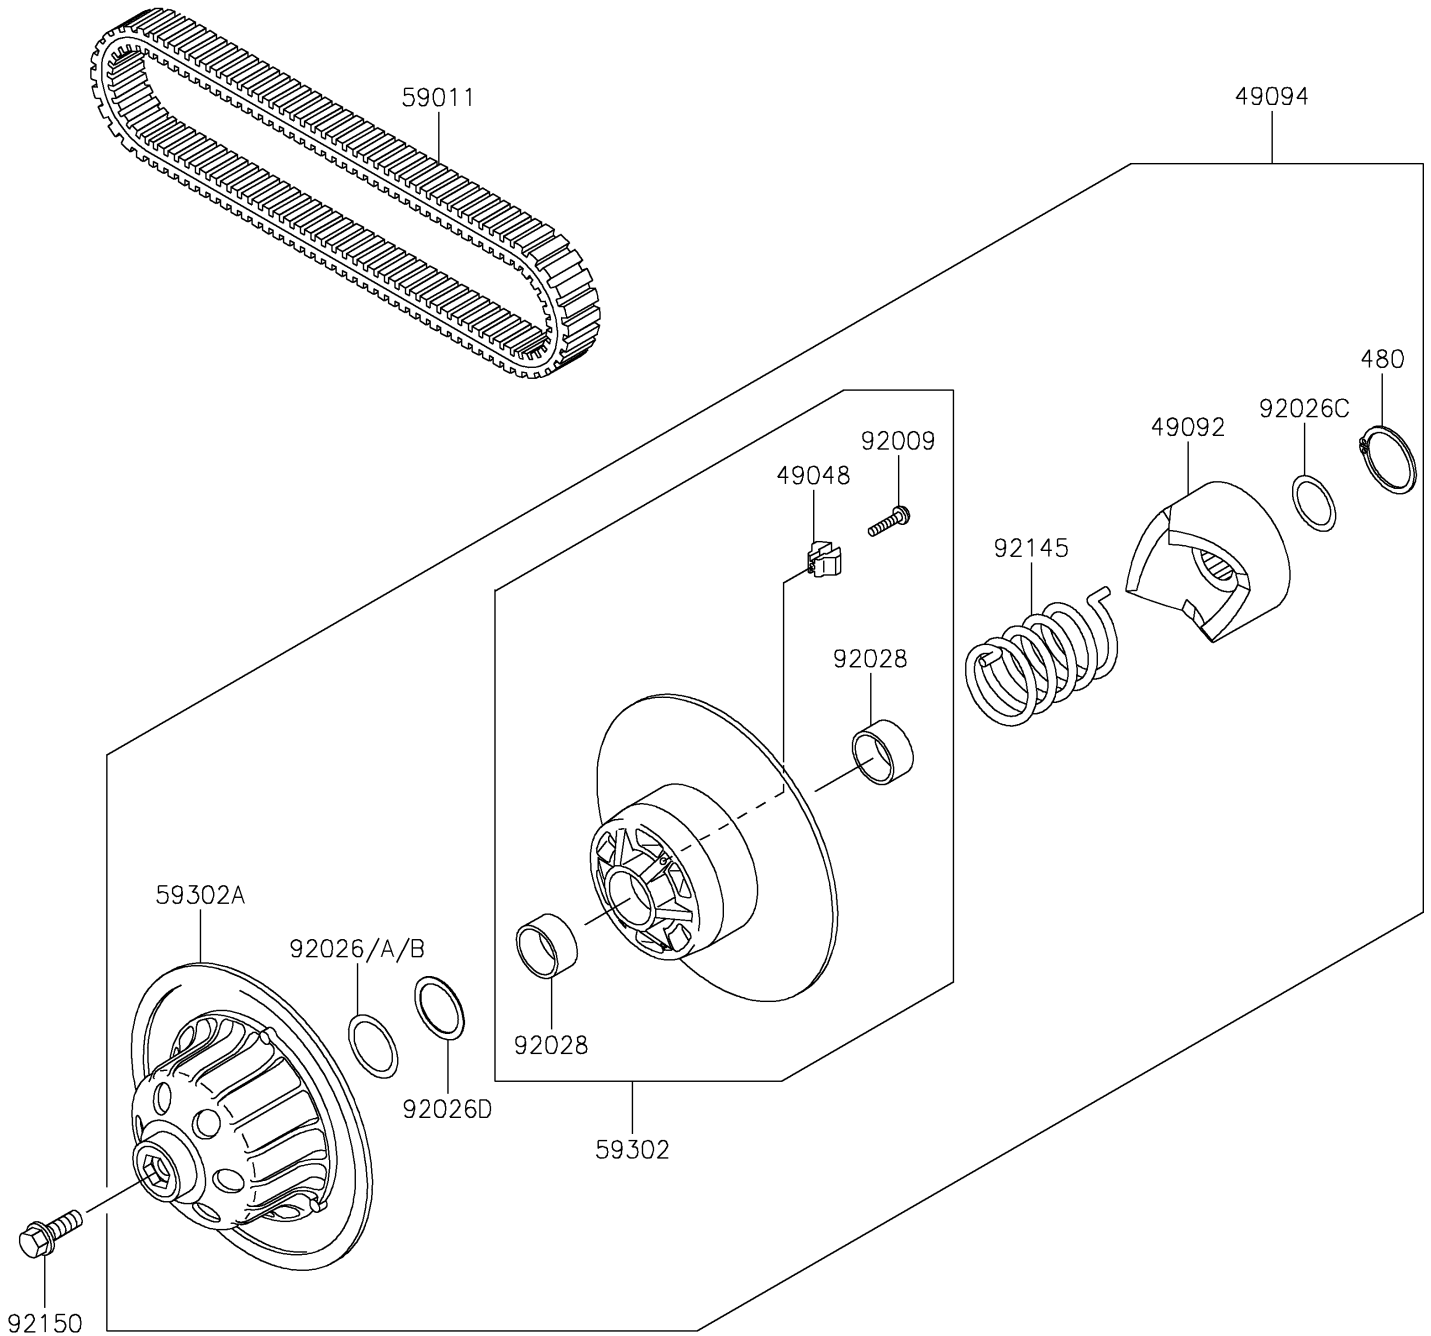

2022 MULE™ 4010 TRANS4x4® PARTS DIAGRAM

Driven Converter/Drive Belt

E1392

2022 MULE™ 4010 TRANS4x4® PARTS LIST

Driven Converter/Drive Belt

ITEM NAME	PART NUMBER	QUANTITY
SHOE (Ref # 49048)	49048-1060	3
RAMP (Ref # 49092)	49092-1068	1
CONVERTER-ASSY-DRIVEN (Ref # 49094)	49094-0045	1
BELT, CONVERTER (Ref # 59011)	59011-1077	1
SHEAVE-COMP, MOVABLE (Ref # 59302)	59302-0031	1
SHEAVE-COMP (Ref # 59302A)	59302-0032	1
SCREW, SHOE (Ref # 92009)	92009-1849	3
SPACER, 39X50X0.50 (Ref # 92026)	92026-1507	AR
SPACER, 39X50X0.60 (Ref # 92026A)	92026-1508	AR
SPACER, 39X50X0.80 (Ref # 92026B)	92026-1510	AR
SPACER, 34X44X0.80 (Ref # 92026C)	92026-1521	1
SPACER, 39X49.5X1.0 (Ref # 92026D)	92026-1603	1
BUSHING (Ref # 92028)	92028-1864	2
SPRING (Ref # 92145)	92145-1404	1
BOLT, 12X35 (Ref # 92150)	92150-1009	1
CIRCLIP-TYPE-C, 34MM (Ref # 480)	480J3400	1