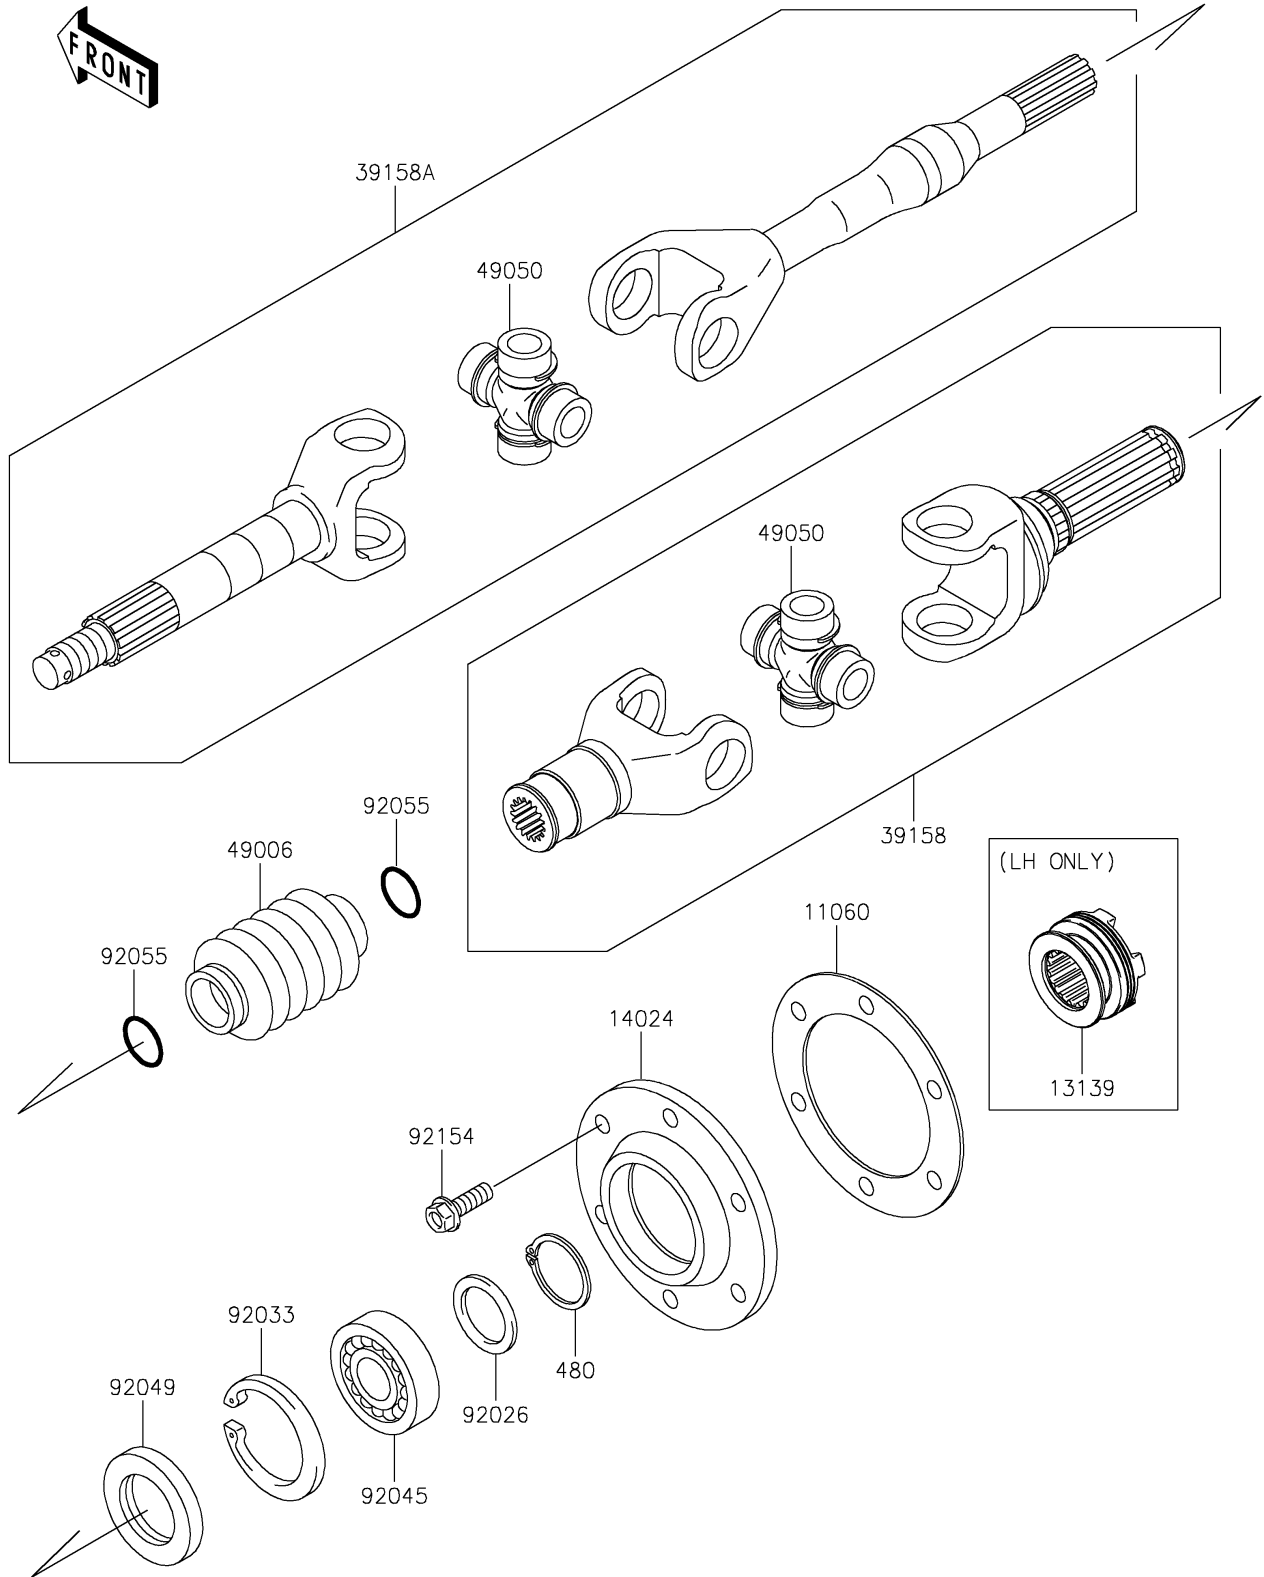

2023 MULE™ 4010 TRANS4x4® PARTS DIAGRAM

Drive Shaft-Rear

E3137

2023 MULE™ 4010 TRANS4x4® PARTS LIST

Drive Shaft-Rear

ITEM NAME	PART NUMBER	QUANTITY
GASKET,DRIVESHAFT COVER (Ref # 11060)	11060-1251	2
SHIFTER (Ref # 13139)	13139-0009	1
COVER,DRIVESHAFT (Ref # 14024)	14024-1560	2
SHAFT-ASSY-DRIVE,INSIDE (Ref # 39158)	39158-1119	2
SHAFT-ASSY-DRIVE (Ref # 39158A)	39158-1120	2
BOOT,DRIVE SHAFT (Ref # 49006)	49006-1257	2
SPIDER (Ref # 49050)	49050-0034	4
SPACER,28.1X38X2.6 (Ref # 92026)	92026-1489	2
RING-SNAP,55MM (Ref # 92033)	92033-1274	2
BEARING-BALL,6006 (Ref # 92045)	92045-1208	2
SEAL-OIL,TC35X55X8 (Ref # 92049)	92049-1298	2
RING-O,19.5X3.0 (Ref # 92055)	92055-1451	4
BOLT-FLANGED,8X25 (Ref # 92154)	92154-4079	12
CIRCLIP-TYPE-C,28MM (Ref # 480)	480J2800	2