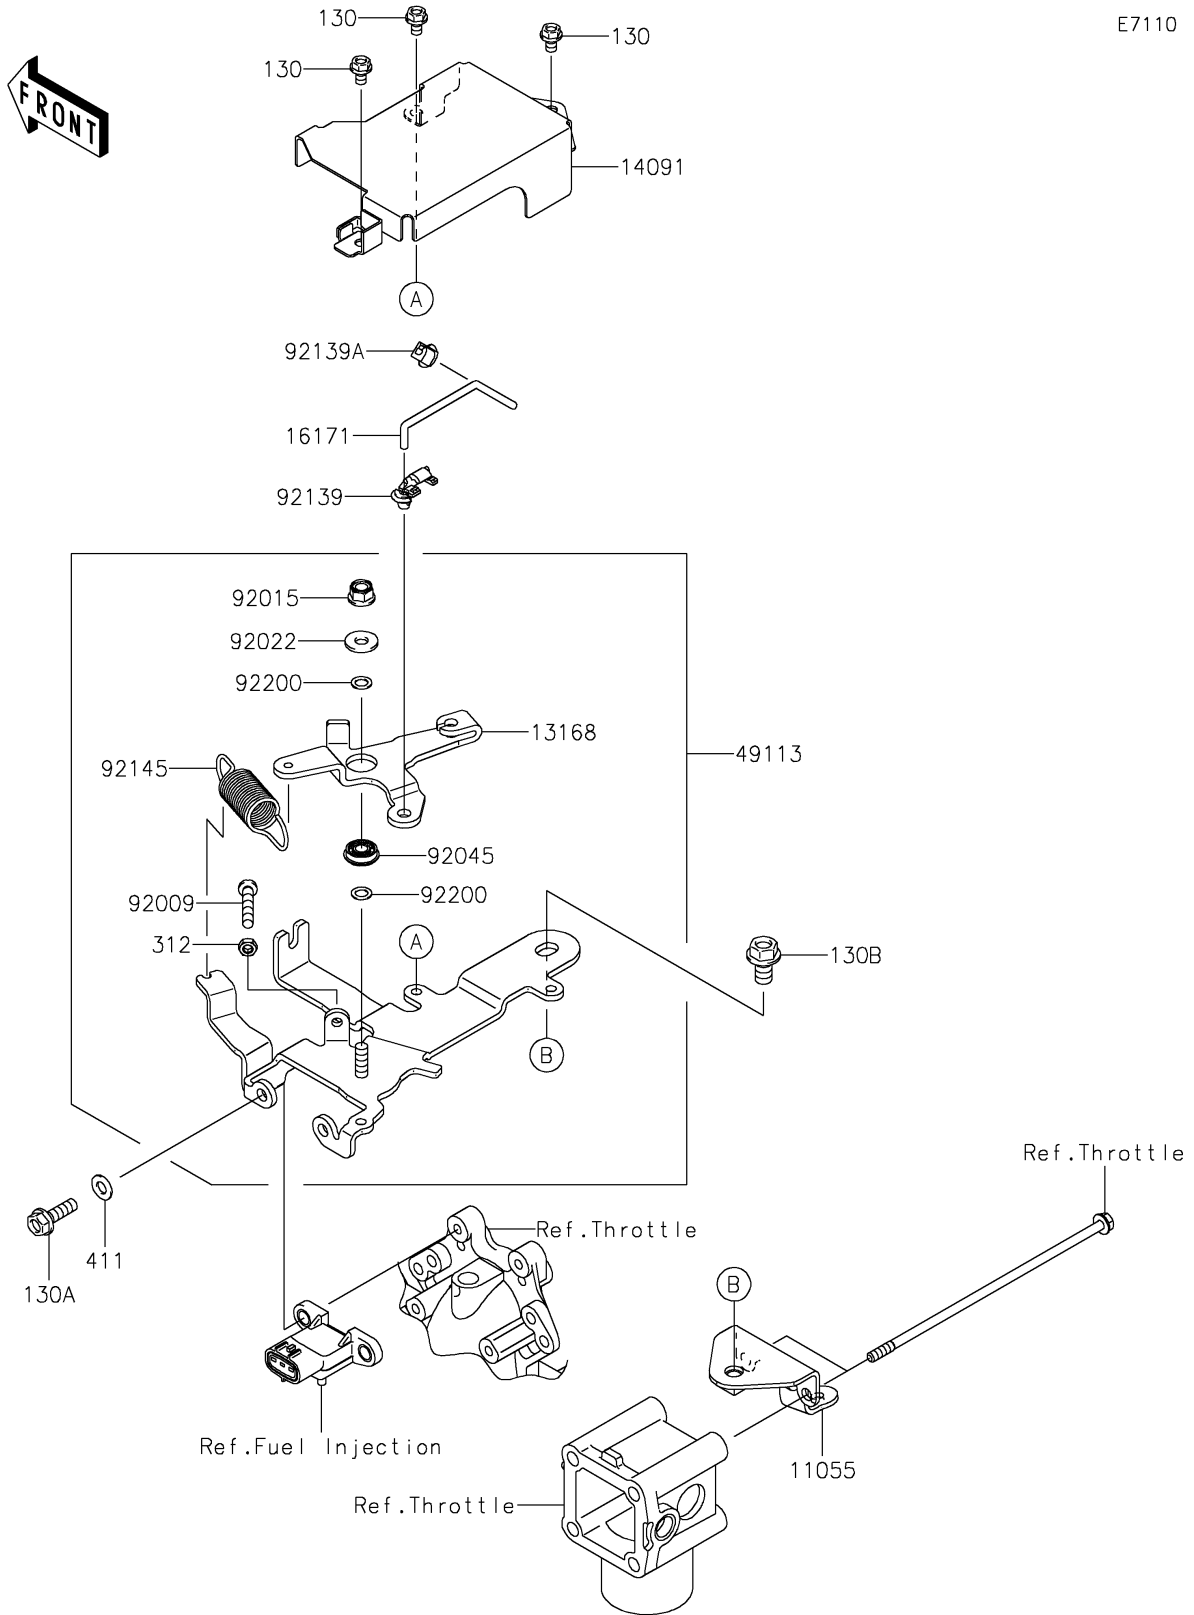

2022 MULE™ 4010 TRANS4x4® PARTS DIAGRAM

Control

E7110

2022 MULE™ 4010 TRANS4x4® PARTS LIST

Control

ITEM NAME	PART NUMBER	QUANTITY
BRACKET (Ref # 11055)	11055-2020	1
LEVER (Ref # 13168)	13168-2509	1
COVER,CONTROL PANEL (Ref # 14091)	14091-1757	1
LINK (Ref # 16171)	16171-2105	1
PANEL-COMP-CONTROL (Ref # 49113)	49113-2211	1
SCREW,5X30 (Ref # 92009)	92009-2381	1
NUT,LOCK,FLANGED,6MM (Ref # 92015)	92015-1339	1
WASHER (Ref # 92022)	92022-2247	1
BEARING-BALL,696ZZ1NR MC3 (Ref # 92045)	92045-2223	1
BUSHING,CONT-PANEL (Ref # 92139)	92139-2060	1
BUSHING,THROTTLE-BODY (Ref # 92139A)	92139-2061	1
SPRING (Ref # 92145)	92145-2186	1
WASHER,6.2X10X0.5 (Ref # 92200)	92200-2083	2
BOLT-FLANGED,5X8 (Ref # 130)	130BA0508	3
BOLT-FLANGED,6X20 (Ref # 130A)	130BA0620	2
BOLT-FLANGED,8X14 (Ref # 130B)	130BA0814	1
NUT-HEX,5MM (Ref # 312)	312AA0500	1
WASHER-PLAIN,6MM (Ref # 411)	411AB0600	2