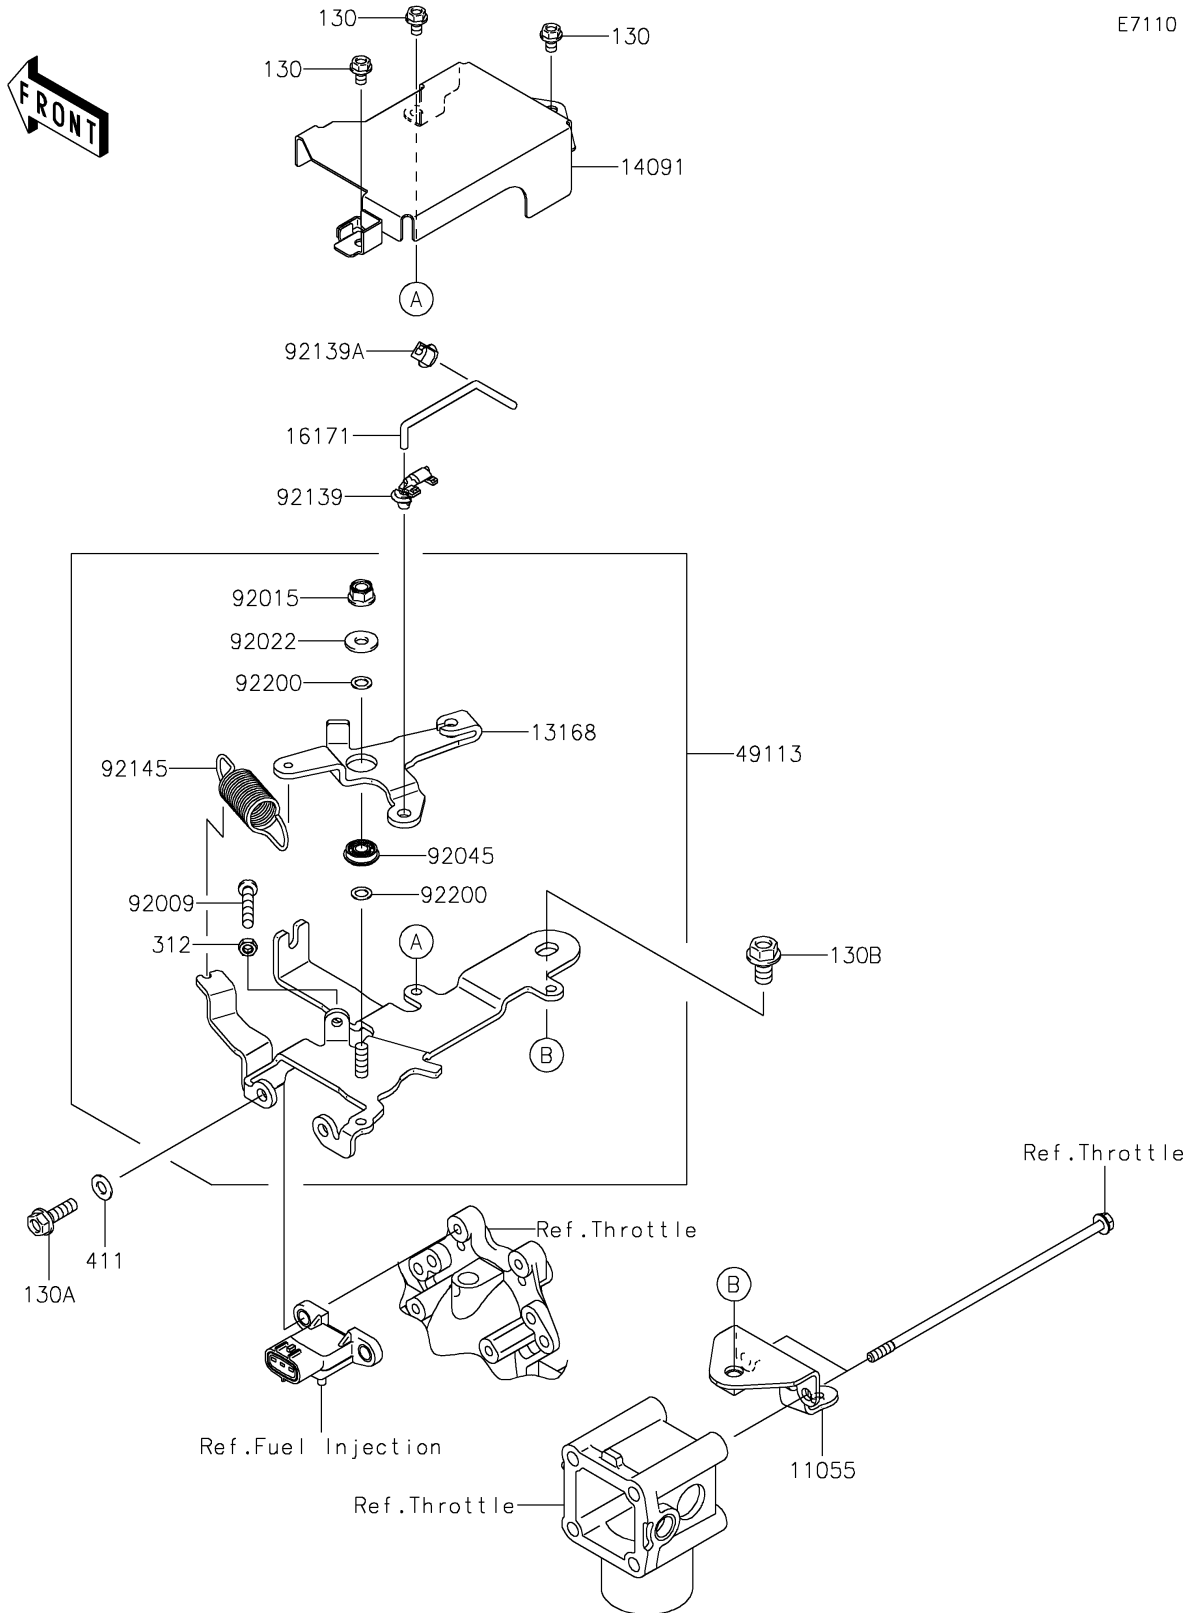

2023 MULE™ 4010 TRANS4x4® PARTS DIAGRAM

Control

E7110

2023 MULE™ 4010 TRANS4x4® PARTS LIST

Control

ITEM NAME	PART NUMBER	QUANTITY
BRACKET (Ref # 11055)	11055-2020	1
LEVER (Ref # 13168)	13168-2509	1
COVER,CONTROL PANEL (Ref # 14091)	14091-1757	1
LINK (Ref # 16171)	16171-2105	1
PANEL-COMP-CONTROL (Ref # 49113)	49113-2211	1
SCREW,5X30 (Ref # 92009)	92009-2381	1
NUT,LOCK,FLANGED,6MM (Ref # 92015)	92015-1339	1
WASHER (Ref # 92022)	92022-2247	1
BEARING-BALL,696ZZ1NR MC3 (Ref # 92045)	92045-2223	1
BUSHING,CONT-PANEL (Ref # 92139)	92139-2060	1
BUSHING,THROTTLE-BODY (Ref # 92139A)	92139-2061	1
SPRING (Ref # 92145)	92145-2186	1
WASHER,6.2X10X0.5 (Ref # 92200)	92200-2083	2
BOLT-FLANGED,5X8 (Ref # 130)	130BA0508	3
BOLT-FLANGED,6X20 (Ref # 130A)	130BA0620	2
BOLT-FLANGED,8X14 (Ref # 130B)	130BA0814	1
NUT-HEX,5MM (Ref # 312)	312AA0500	1
WASHER-PLAIN,6MM (Ref # 411)	411AB0600	2