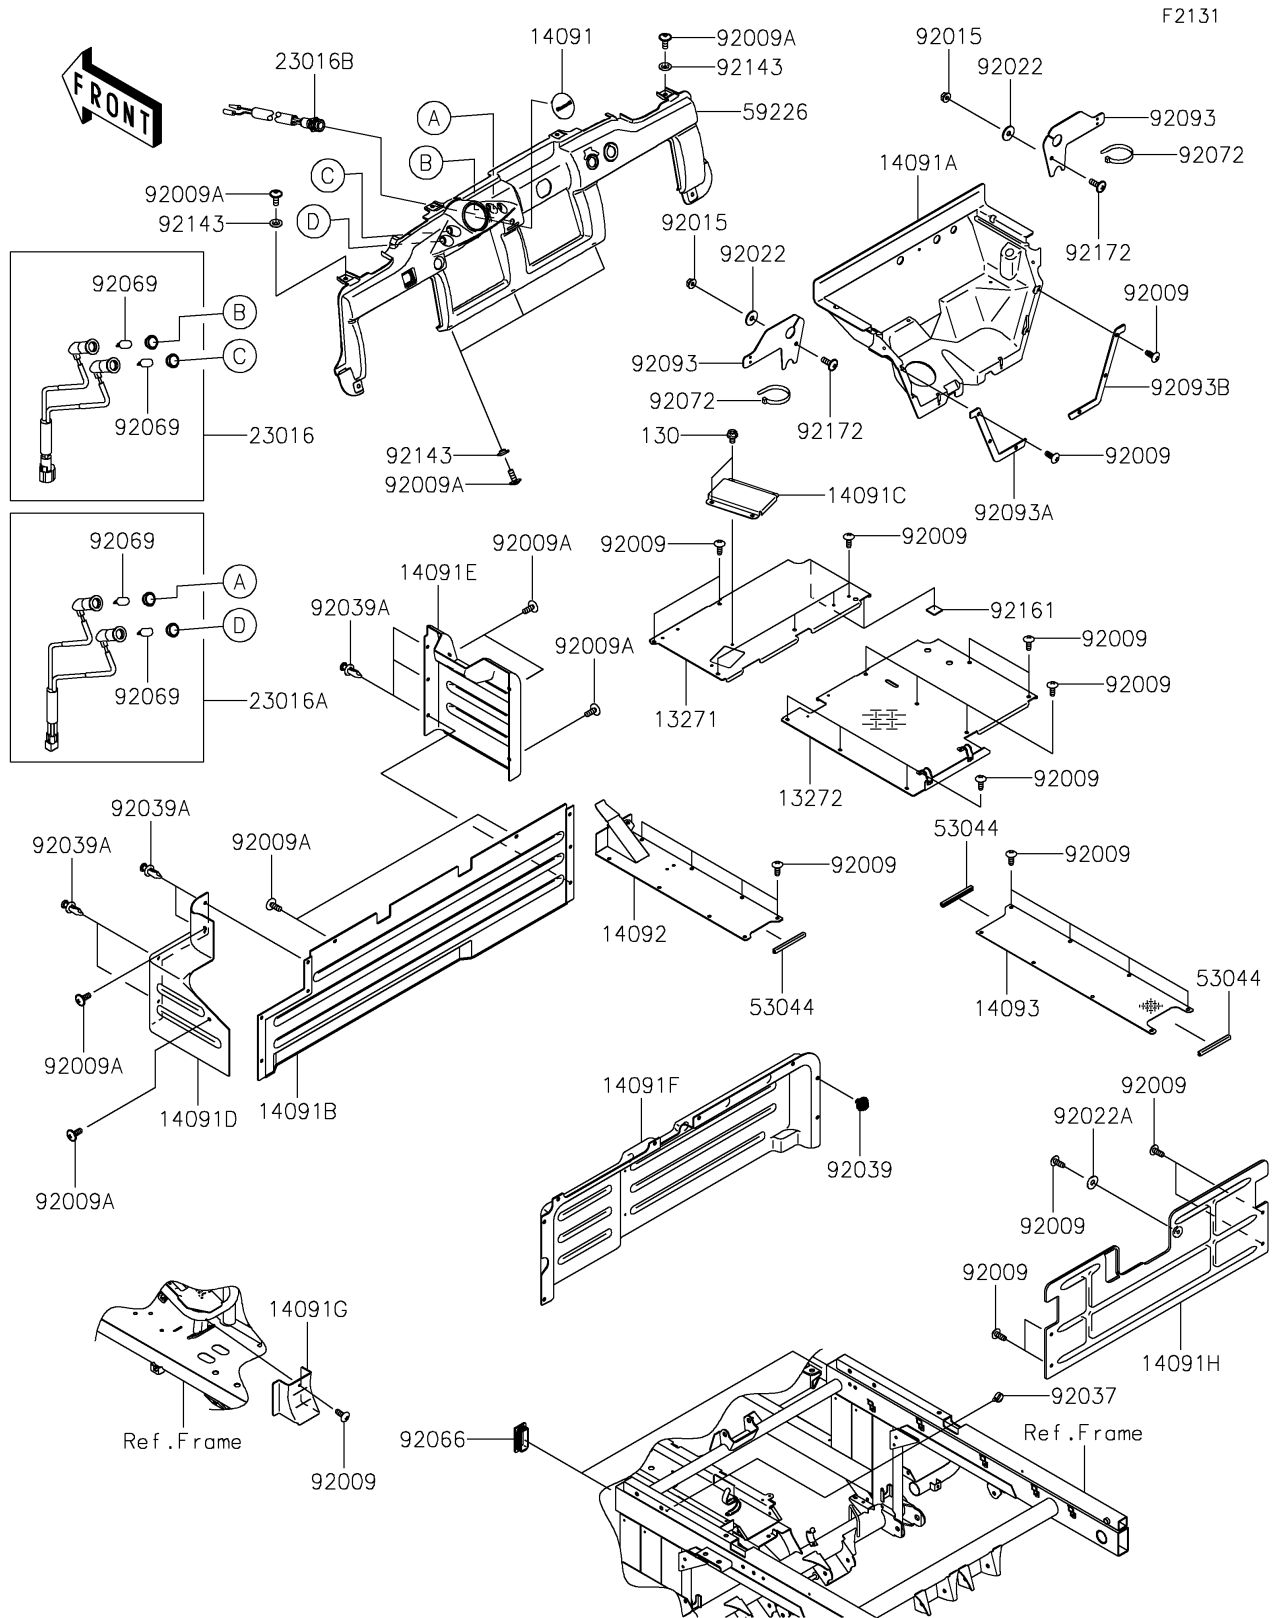

2022 MULE™ 4010 TRANS4x4® PARTS DIAGRAM

Frame Fittings

2022 MULE™ 4010 TRANS4x4® PARTS LIST

Frame Fittings

ITEM NAME	PART NUMBER	QUANTITY
PLATE,FLOOR,RH (Ref # 13271)	13271-7606	1
PLATE,FLOOR,RH (Ref # 13272)	13272-2927	1
COVER,SPEEDOMETER,F.BLACK (Ref # 14091)	14091-0929-6Z	1
COVER,FLOOR (Ref # 14091A)	14091-1378	1
COVER,FRONT SEAT,CNT (Ref # 14091B)	14091-7531	1
COVER (Ref # 14091C)	14091-7536	1
COVER,FRONT SEAT,LH (Ref # 14091D)	14091-7541	1
COVER,FRONT SEAT,RH (Ref # 14091E)	14091-7542	1
COVER,FRONT SEAT,RR,LWR (Ref # 14091F)	14091-7549	1
COVER,PARKING CABLE (Ref # 14091G)	14091-7551	1
COVER,REAR SEAT,LWR (Ref # 14091H)	14091-7557	1
COVER,FLOOR,CNT,FR (Ref # 14092)	14092-0832	1
COVER,FLOOR,CNT,RR (Ref # 14093)	14093-1035	1
LAMP-ASSY,PARKING&WATER TEMP (Ref # 23016)	23016-0649	1
LAMP-ASSY,DFI&OIL PRESSURE (Ref # 23016A)	23016-0650	1
LAMP-ASSY,LED (Ref # 23016B)	23016-0651	1
TRIM,L=111 (Ref # 53044)	53044-7502	3
PANEL-CONTROL (Ref # 59226)	59226-0749	1
SCREW,TAPPING,6X16 (Ref # 92009)	92009-1166	42
SCREW,6X16 (Ref # 92009A)	92009-1621	12
NUT,FLANGED,6MM (Ref # 92015)	92015-1367	2
WASHER,6.5X20X1.6,BLACK (Ref # 92022)	92022-1346	2
WASHER,7X18X1.2 (Ref # 92022A)	92022-1545	1
CLAMP,HOSE (Ref # 92037)	92037-1827	1
RIVET (Ref # 92039)	92039-0768	8
RIVET (Ref # 92039A)	92039-0776	7
PLUG (Ref # 92066)	92066-7505	2
BULB,12V 1.7W,T10WB (Ref # 92069)	92069-0103	4
BAND,L=368.3 (Ref # 92072)	92072-3872	2

2022 MULE™ 4010 TRANS4x4® PARTS LIST

Frame Fittings

ITEM NAME	PART NUMBER	QUANTITY
SEAL,LOWER COVER (Ref # 92093)	92093-0181	2
SEAL,FRONT FENDER,LH (Ref # 92093A)	92093-1293	1
SEAL,FRONT FENDER,RH (Ref # 92093B)	92093-1294	1
COLLAR (Ref # 92143)	92143-1087	5
DAMPER (Ref # 92161)	92161-0020	2
SCREW,6X18 (Ref # 92172)	92172-0002	2
BOLT-FLANGED,6X10 (Ref # 130)	130BA0610	2