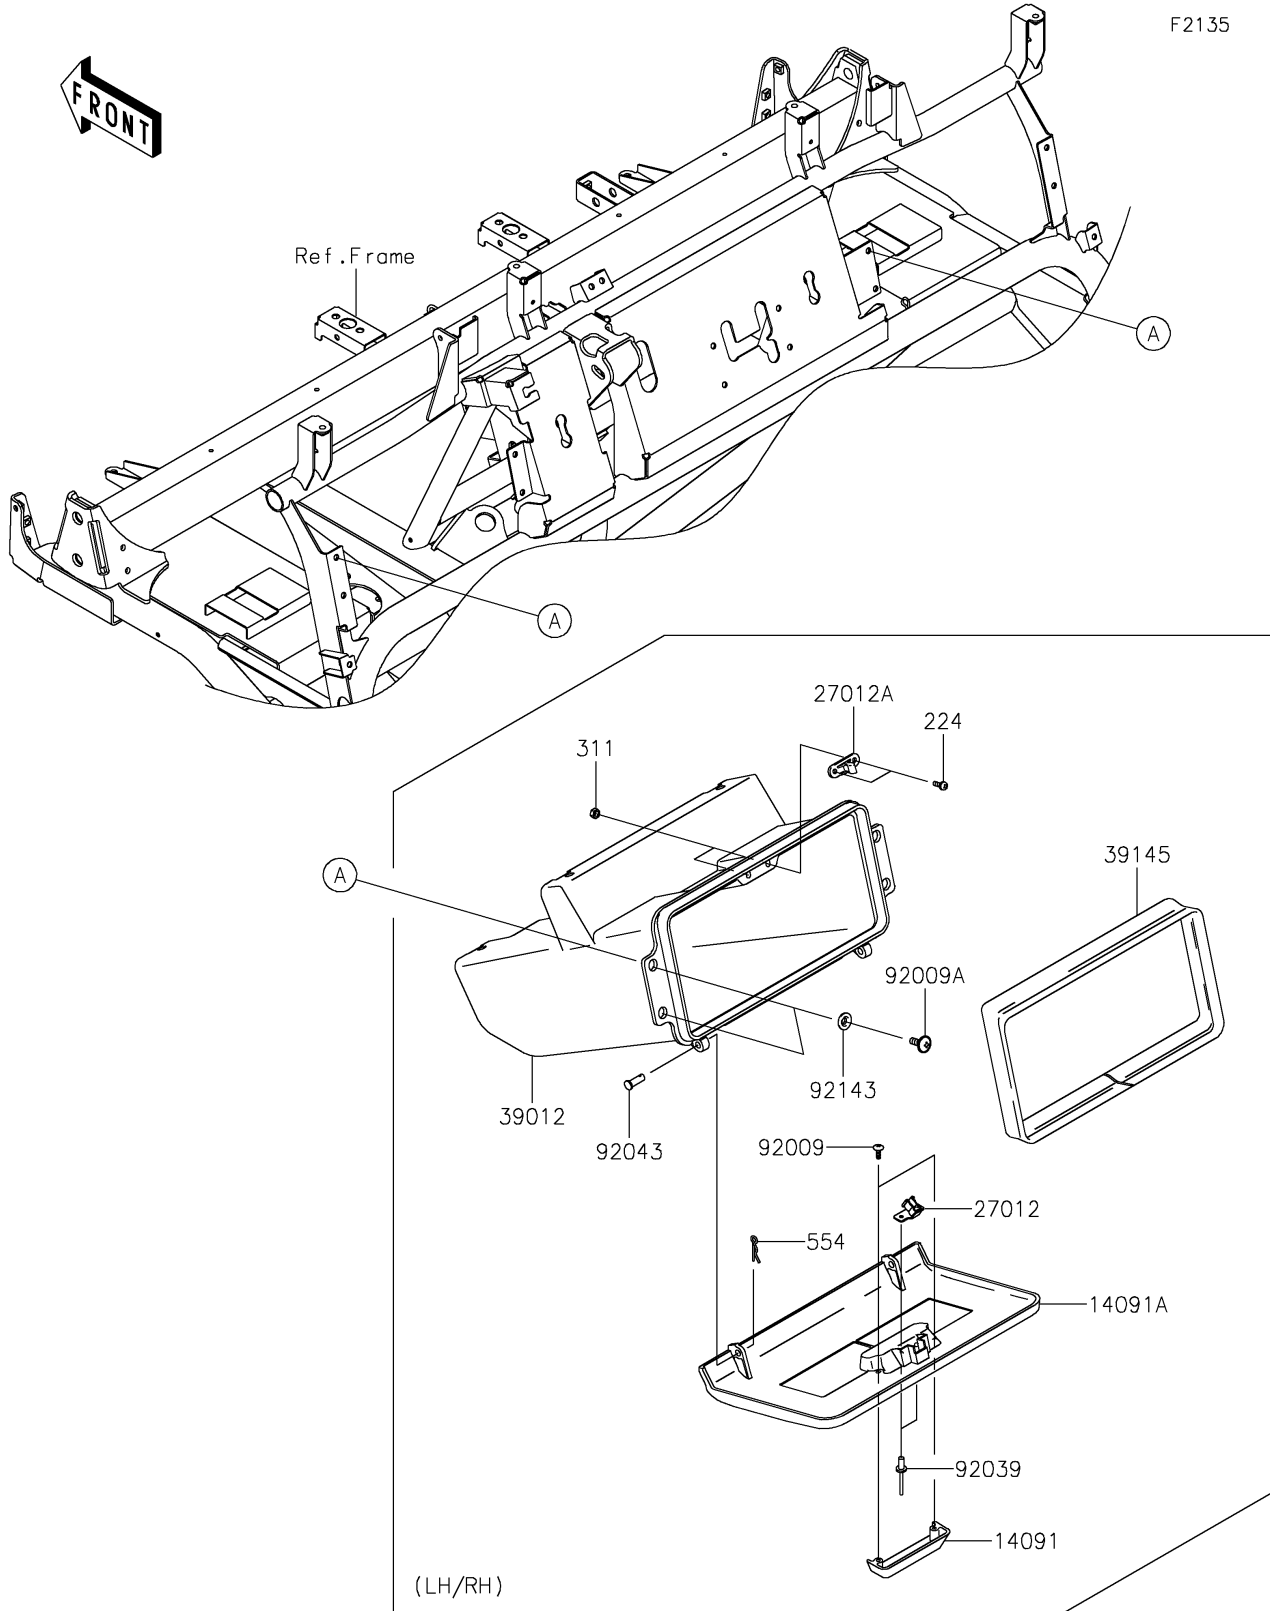

2023 MULE™ 4010 TRANS4x4® PARTS DIAGRAM

Front Box

F2135

2023 MULE™ 4010 TRANS4x4® PARTS LIST

Front Box

ITEM NAME	PART NUMBER	QUANTITY
COVER,STORAGE GRIP,F.BLACK (Ref # 14091)	14091-1659-6Z	2
COVER,CONTROL PANEL,F.BLACK (Ref # 14091A)	14091-1660-6Z	2
HOOK (Ref # 27012)	27012-1607	2
HOOK (Ref # 27012A)	27012-1612	2
CASE-STORAGE,F.BLACK (Ref # 39012)	39012-1061-6Z	2
TRIM-SEAL,L=774 (Ref # 39145)	39145-1130	2
SCREW,TAPPING,4X12 (Ref # 92009)	92009-1444	4
SCREW,6X16 (Ref # 92009A)	92009-1621	8
RIVET (Ref # 92039)	92039-1041	4
PIN,6X14.5 (Ref # 92043)	92043-125	4
COLLAR (Ref # 92143)	92143-1087	8
SCREW-PAN-WP-CROS,4X12 (Ref # 224)	224AB0412	4
NUT-HEX,4MM (Ref # 311)	311AA0400	4
PIN-SNAP,1.2X21.2 (Ref # 554)	554DA0600	4