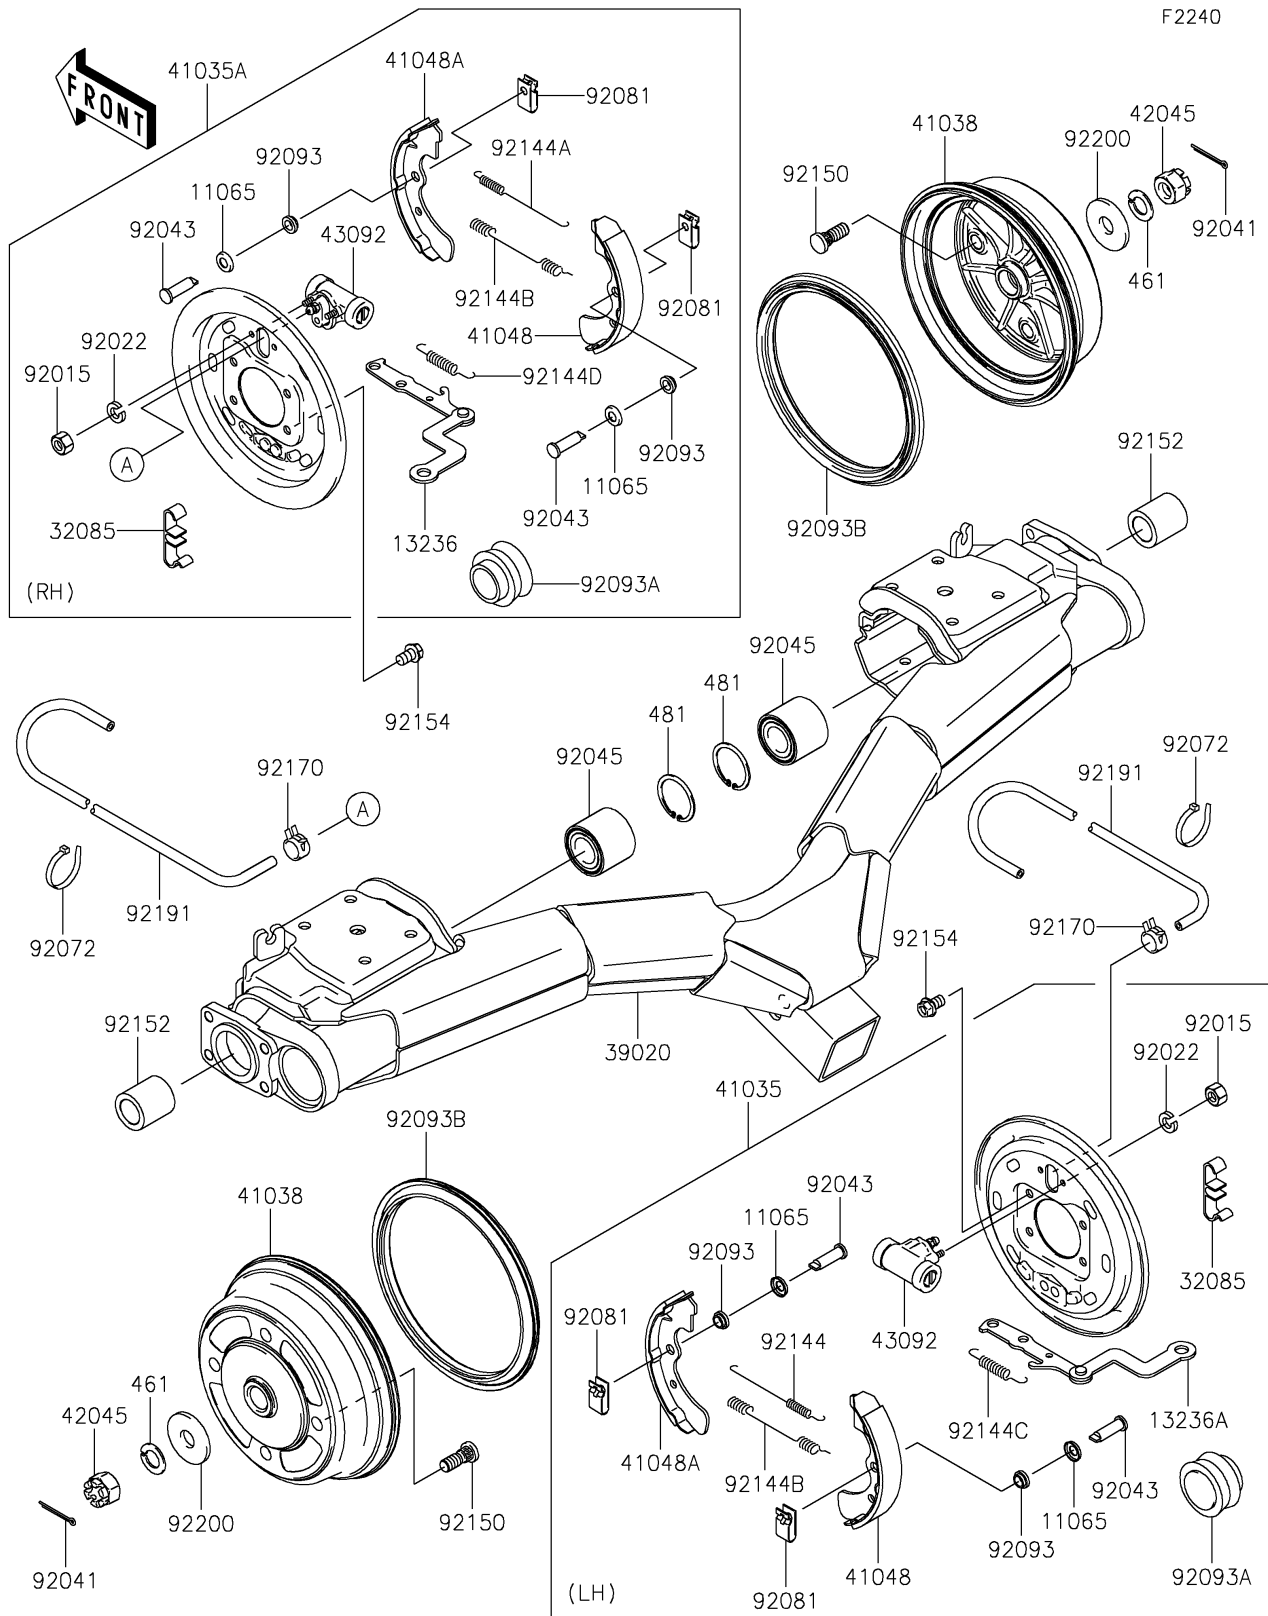

2023 MULE™ 4010 TRANS4x4® PARTS DIAGRAM

Rear Hubs/Brakes

2023 MULE™ 4010 TRANS4x4® PARTS LIST

Rear Hubs/Brakes

ITEM NAME	PART NUMBER	QUANTITY
CAP (Ref # 11065)	11065-1175	4
LEVER-COMP,RR BRAKE PANEL,RH (Ref # 13236)	13236-1355	1
LEVER-COMP,RR BRAKE PANEL,LH (Ref # 13236A)	13236-1356	1
STOPPER,REAR BRAKE LEVER (Ref # 32085)	32085-1298	2
BRACKET-COMP-REAR SUSP (Ref # 39020)	39020-0005	1
PANEL-ASSY-BRAKE,RR,LH (Ref # 41035)	41035-7506	1
PANEL-ASSY-BRAKE,RR,RH (Ref # 41035A)	41035-7508	1
DRUM,REAR BRAKE (Ref # 41038)	41038-0035	2
SHOE-BRAKE (Ref # 41048)	41048-7502	2
SHOE-BRAKE (Ref # 41048A)	41048-7503	2
NUT,CASTLE,18MM (Ref # 42045)	42045-018	2
CYLINDER,REAR WHEEL (Ref # 43092)	43092-1053	2
NUT,6MM (Ref # 92015)	92015-1729	4
WASHER,SPRING,6MM (Ref # 92022)	92022-1951	4
COTTER,4.0X35 (Ref # 92041)	92041-1053	2
PIN (Ref # 92043)	92043-1636	4
BEARING-BALL,25BWD02CA68 (Ref # 92045)	92045-0107	2
BAND,L=123 (Ref # 92072)	92072-030	6
SPRING,SHOE CLAMP (Ref # 92081)	92081-1904	4
SEAL (Ref # 92093)	92093-1532	4
SEAL (Ref # 92093A)	92093-1533	2
SEAL,BS184.8X13.5ZS (Ref # 92093B)	92093-1543	2
SPRING,BRAKE (Ref # 92144)	92144-1299	1
SPRING,BRAKE (Ref # 92144A)	92144-1300	1
SPRING,BRAKE (Ref # 92144B)	92144-1301	2
SPRING,ROD,LH (Ref # 92144C)	92144-1302	1
SPRING,ROD,RH (Ref # 92144D)	92144-1303	1
BOLT (Ref # 92150)	92150-1366	8
COLLAR,25.1X38X40.8 (Ref # 92152)	92152-1276	2

2023 MULE™ 4010 TRANS4x4® PARTS LIST

Rear Hubs/Brakes

ITEM NAME	PART NUMBER	QUANTITY
BOLT,FLANGED,10X16 (Ref # 92154)	92154-0803	8
CLAMP (Ref # 92170)	92170-2042	2
TUBE,4.7X9.5X1100 (Ref # 92191)	92191-1525	2
WASHER,18.5X52X4.5 (Ref # 92200)	92200-1474	2
WASHER-SPRING,18MM (Ref # 461)	461DA1800	2
CIRCLIP-TYPE-C,52MM (Ref # 481)	481J5200	2