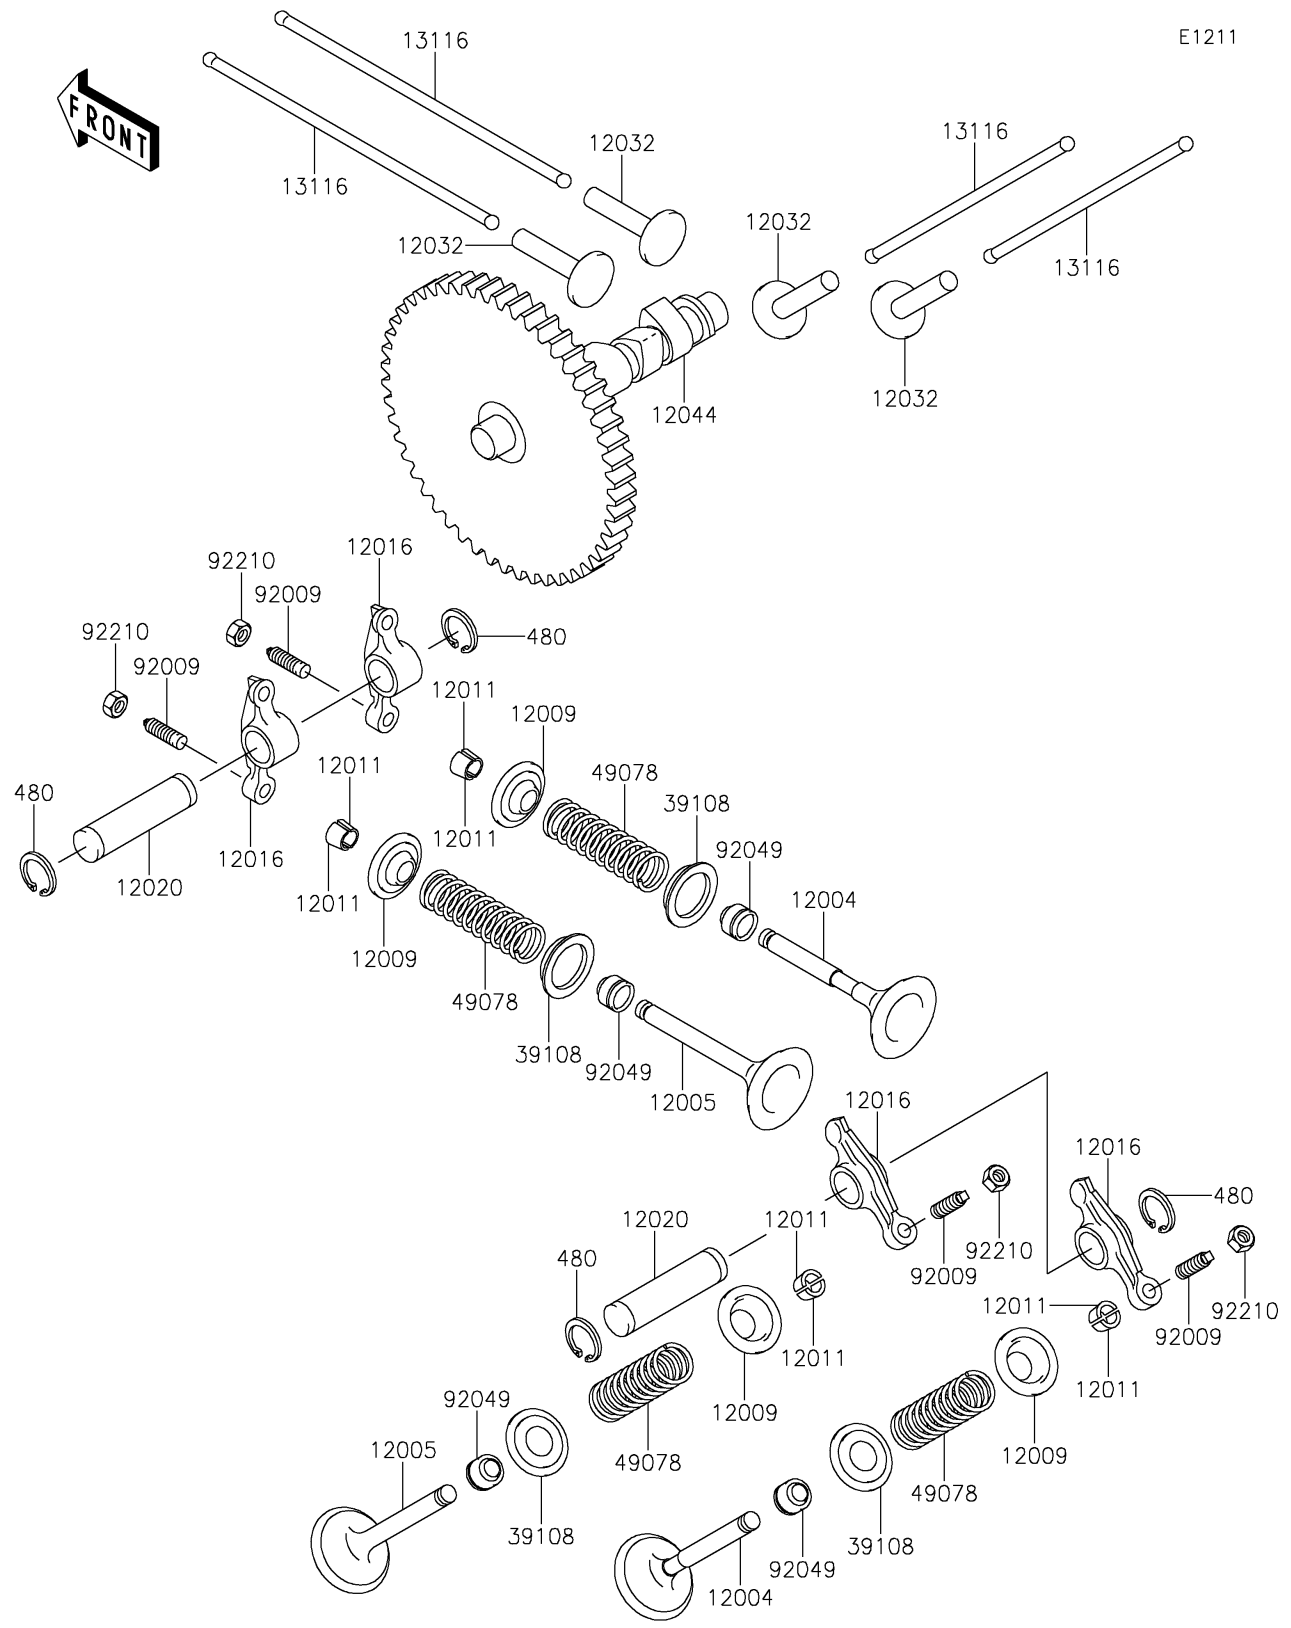

# 2022 MULE™ 4010 TRANS4x4® CAMO PARTS DIAGRAM

Valve(s)/Camshaft(s)

## 2022 MULE™ 4010 TRANS4x4® CAMO PARTS LIST

Valve(s)/Camshaft(s)

ITEM NAME	PART NUMBER	QUANTITY
VALVE-INTAKE (Ref # 12004)	12004-2115	2
VALVE-EXHAUST (Ref # 12005)	12005-2093	2
RETAINER-VALVE SPRING (Ref # 12009)	12009-2067	4
COLLET (Ref # 12011)	12011-2056	8
ARM-ROCKER (Ref # 12016)	12016-2056	4
SHAFT-ROCKER (Ref # 12020)	12020-2059	2
TAPPET (Ref # 12032)	12032-2064	4
CAMSHAFT-VALVE (Ref # 12044)	12044-0956	1
ROD-PUSH (Ref # 13116)	13116-2057	4
RETAINER-SPRING (Ref # 39108)	39108-2057	4
SPRING-ENGINE VALVE (Ref # 49078)	49078-2082	4
SCREW,VALVE ADJUST (Ref # 92009)	92009-1109	4
SEAL-OIL (Ref # 92049)	92049-2109	4
NUT,VALVE ADJUST LOCK (Ref # 92210)	92210-1491	4
CIRCLIP-TYPE-C,12MM (Ref # 480)	480J1200	4