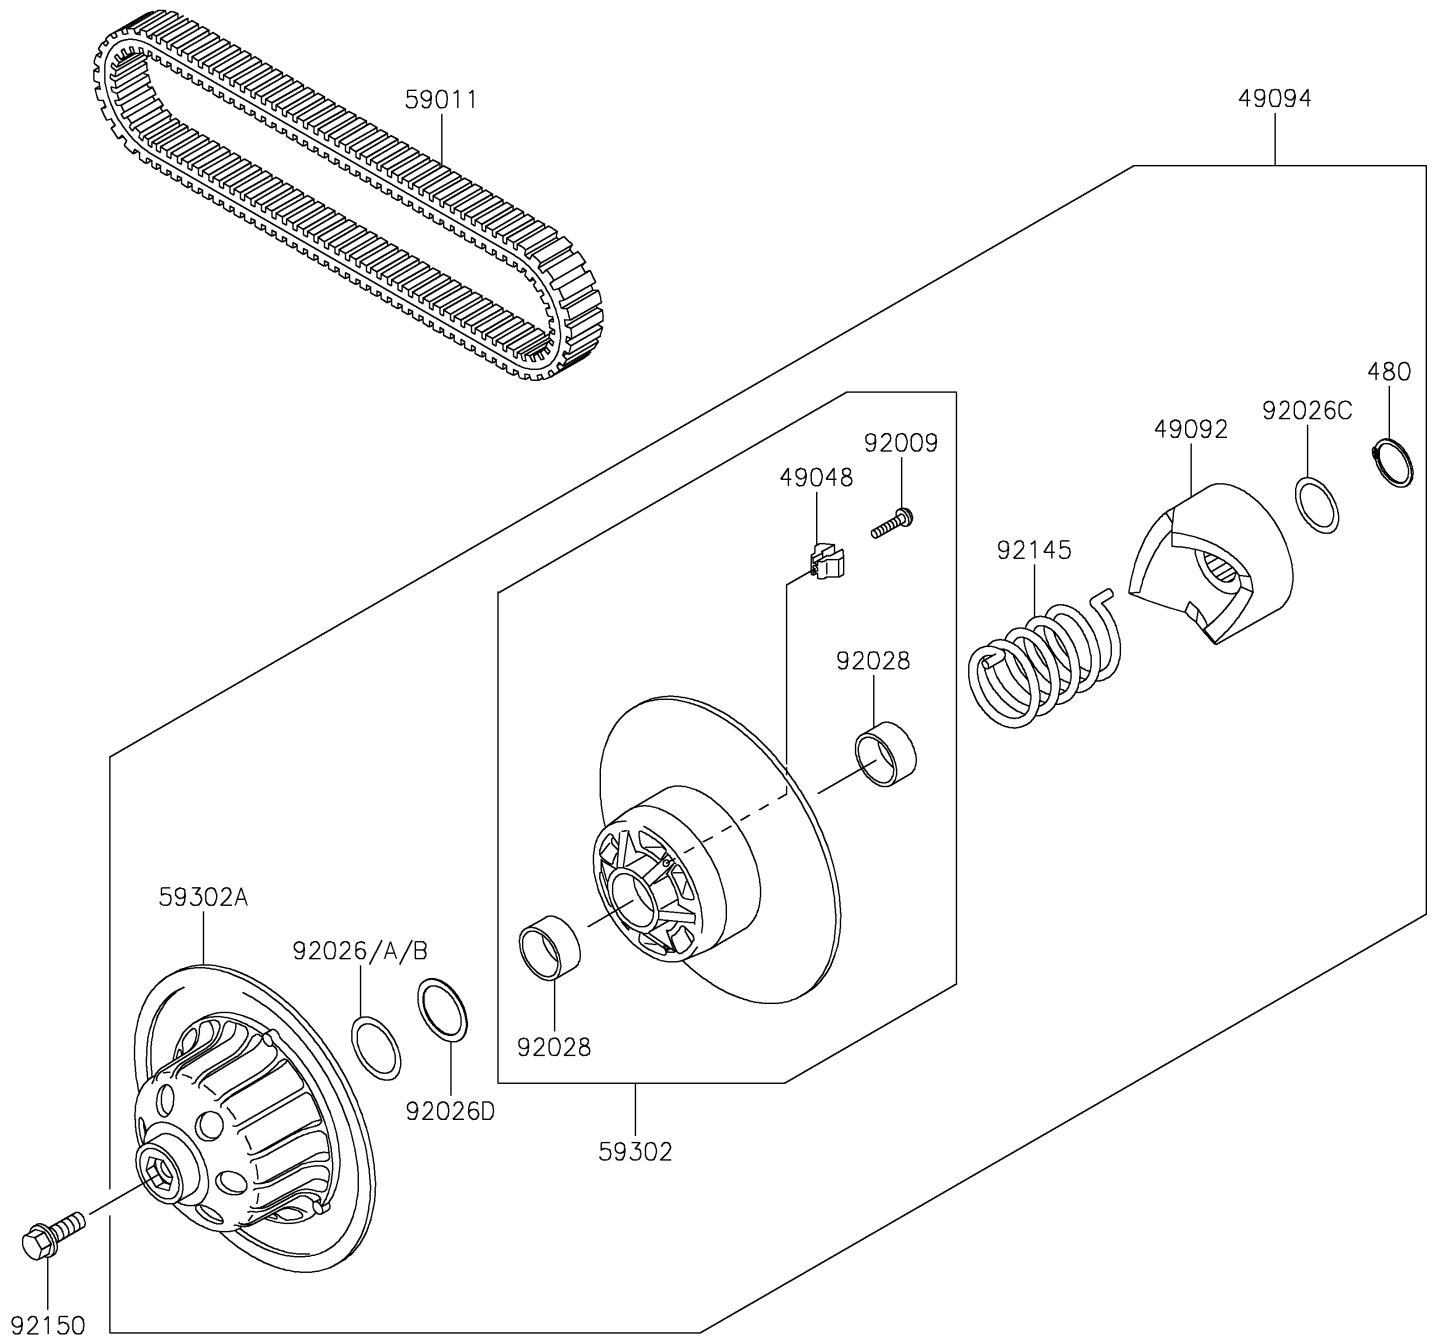

2022 MULE™ 4010 TRANS4x4[®] CAMO PARTS DIAGRAM

Driven Converter/Drive Belt

E1392

2022 MULE™ 4010 TRANS4x4® CAMO PARTS LIST

Driven Converter/Drive Belt

ITEM NAME	PART NUMBER	QUANTITY
-----------	-------------	----------