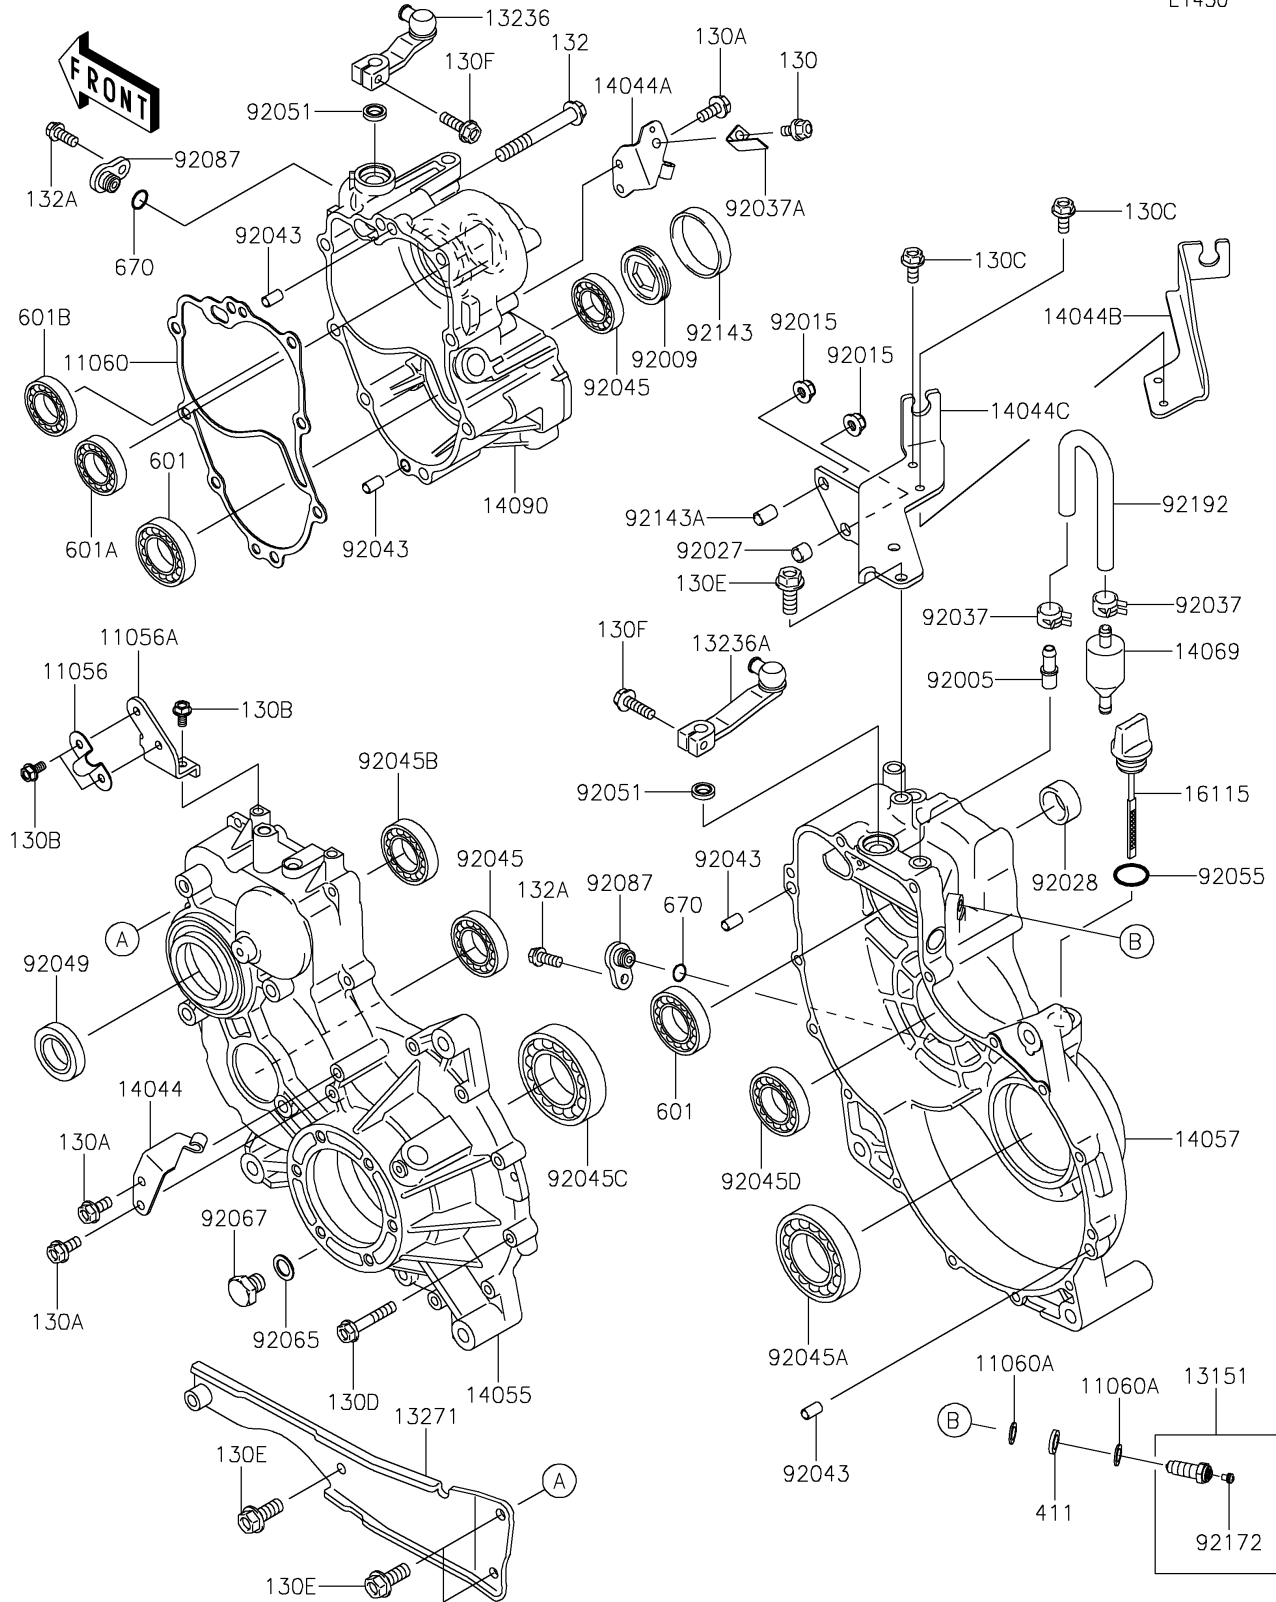

2022 MULE™ 4010 TRANS4x4® CAMO PARTS DIAGRAM

Gear Box

E1450

2022 MULE™ 4010 TRANS4x4® CAMO PARTS LIST

Gear Box

ITEM NAME	PART NUMBER	QUANTITY
BRACKET,OIL PIPE (Ref # 11056)	11056-4139	1
BRACKET,OIL PIPE (Ref # 11056A)	11056-4140	1
GASKET,GEAR CASE COVER (Ref # 11060)	11060-1310	1
GASKET (Ref # 11060A)	11060-1966	2
SWITCH-COMP (Ref # 13151)	13151-1093	1
LEVER-COMP (Ref # 13236)	13236-1363	1
LEVER-COMP (Ref # 13236A)	13236-1372	1
PLATE (Ref # 13271)	13271-1604	1
HOLDER-CABLE (Ref # 14044)	14044-0003	1
HOLDER-CABLE (Ref # 14044A)	14044-0004	1
HOLDER-CABLE,HI/LOW (Ref # 14044B)	14044-1075	1
HOLDER-CABLE (Ref # 14044C)	14044-1098	1
CASE-GEAR,LH (Ref # 14055)	14055-0035	1
CASE-COMP-GEAR,RH (Ref # 14057)	14057-0011	1
BREATHER (Ref # 14069)	14069-1051	1
COVER,GEAR CASE,HI/LOW (Ref # 14090)	14090-1238	1
CAP-OIL FILLER (Ref # 16115)	16115-1060	1
FITTING,BREATHER (Ref # 92005)	92005-1127	1
SCREW,55MM (Ref # 92009)	92009-1290	1
NUT,8MM (Ref # 92015)	92015-1432	2
COLLAR,8.8X12X9 (Ref # 92027)	92027-1568	1
BUSHING,23X30X13 (Ref # 92028)	92028-132	1
CLAMP,TUBE (Ref # 92037)	92037-1505	2
CLAMP (Ref # 92037A)	92037-1680	1
PIN,6.2X8X14 (Ref # 92043)	92043-1263	4
BEARING-BALL,TMB304CCM (Ref # 92045)	92045-1142	2
BEARING-BALL,6010CM (Ref # 92045A)	92045-1162	1
BEARING-BALL,62/28 (Ref # 92045B)	92045-1207	1
BEARING-BALL,6210CM (Ref # 92045C)	92045-1213	1