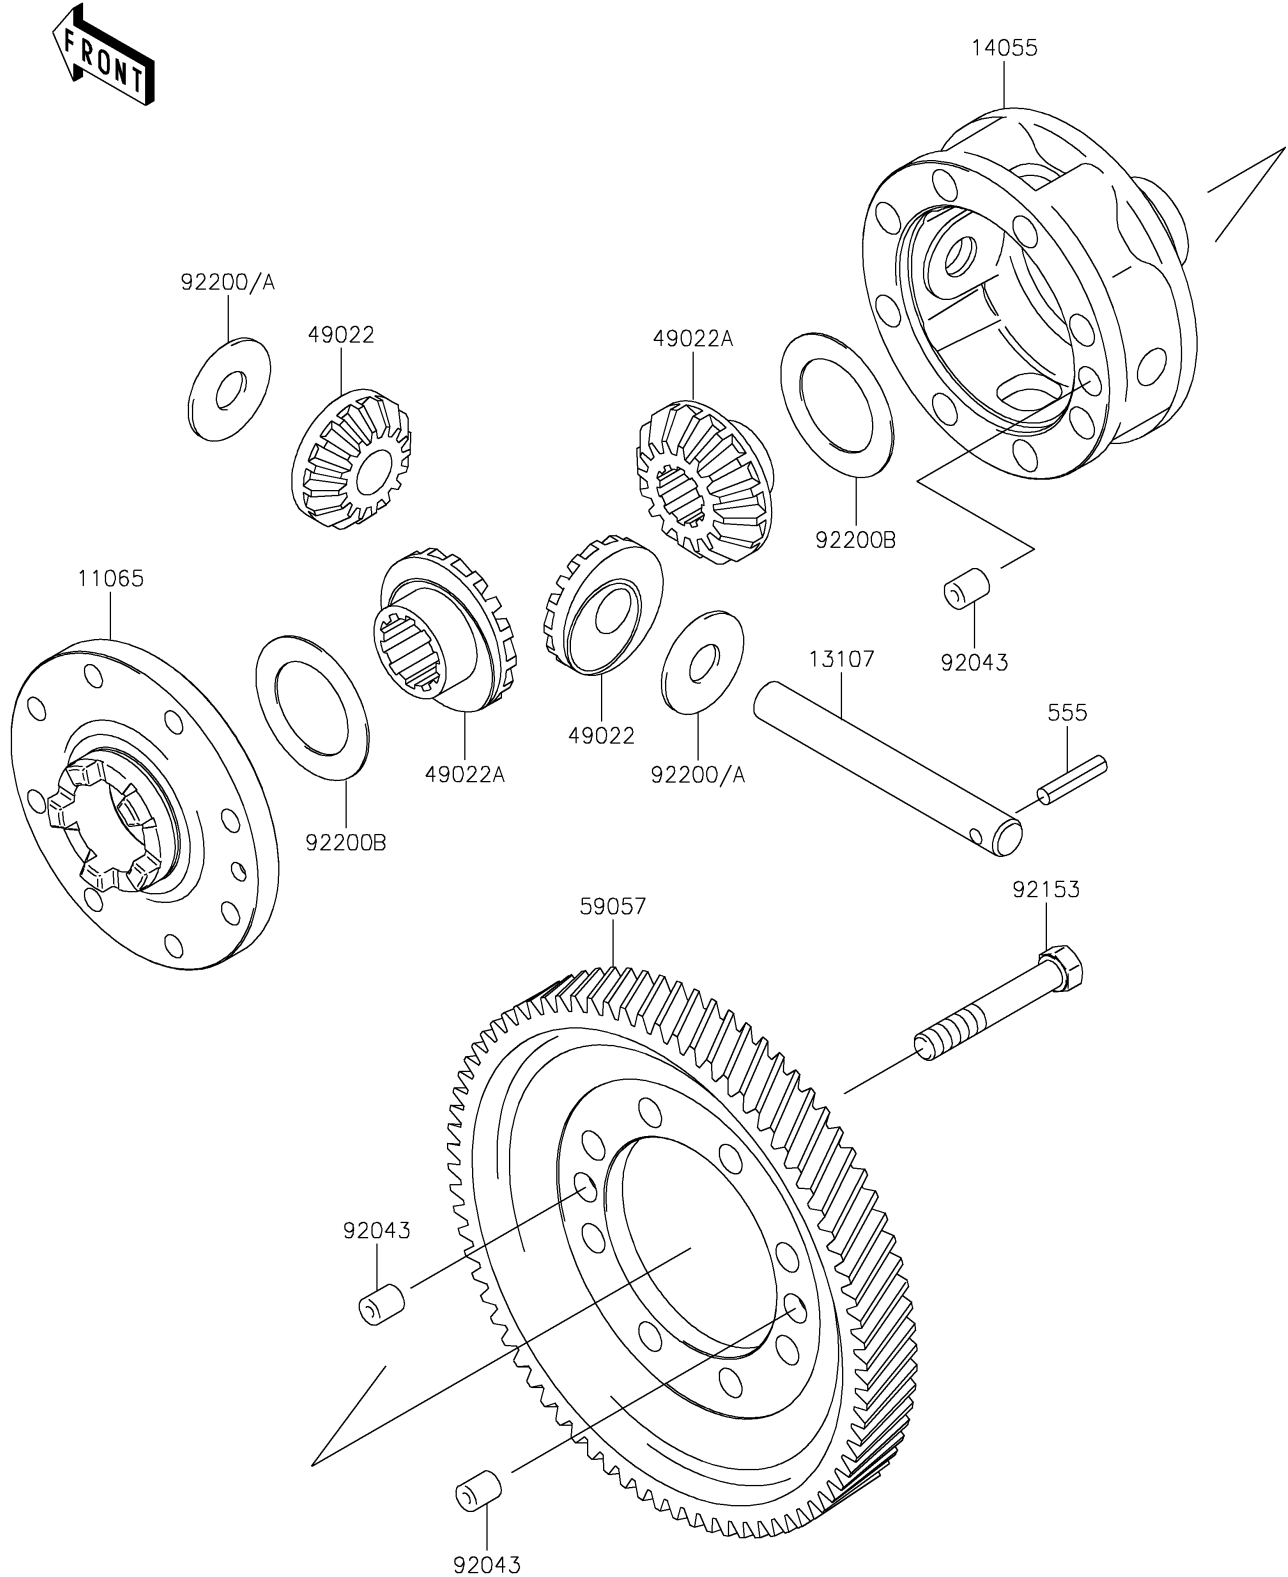

2023 MULE™ 4010 TRANS4x4® CAMO PARTS DIAGRAM

Differential

E1451

2023 MULE™ 4010 TRANS4x4® CAMO PARTS LIST

Differential

ITEM NAME	PART NUMBER	QUANTITY
CAP,GEAR CASE (Ref # 11065)	11065-0033	1
SHAFT (Ref # 13107)	13107-0922	1
CASE-GEAR,DIFFERENTIAL (Ref # 14055)	14055-0003	1
GEAR-BEVEL,10T (Ref # 49022)	49022-1105	2
GEAR-BEVEL,16T (Ref # 49022A)	49022-1117	2
GEAR-HELICAL,DIFFERENTIAL (Ref # 59057)	59057-0002	1
PIN,10X12 (Ref # 92043)	92043-0029	3
BOLT,10X63 (Ref # 92153)	92153-0331	8
WASHER,14.5X38X1.2 (Ref # 92200)	92200-0021	2
WASHER,14.5X38X1.0 (Ref # 92200A)	92200-1044	AR
WASHER,35.5X54X1.0 (Ref # 92200B)	92200-1045	2
PIN-SPRING (Ref # 555)	555A0525	1