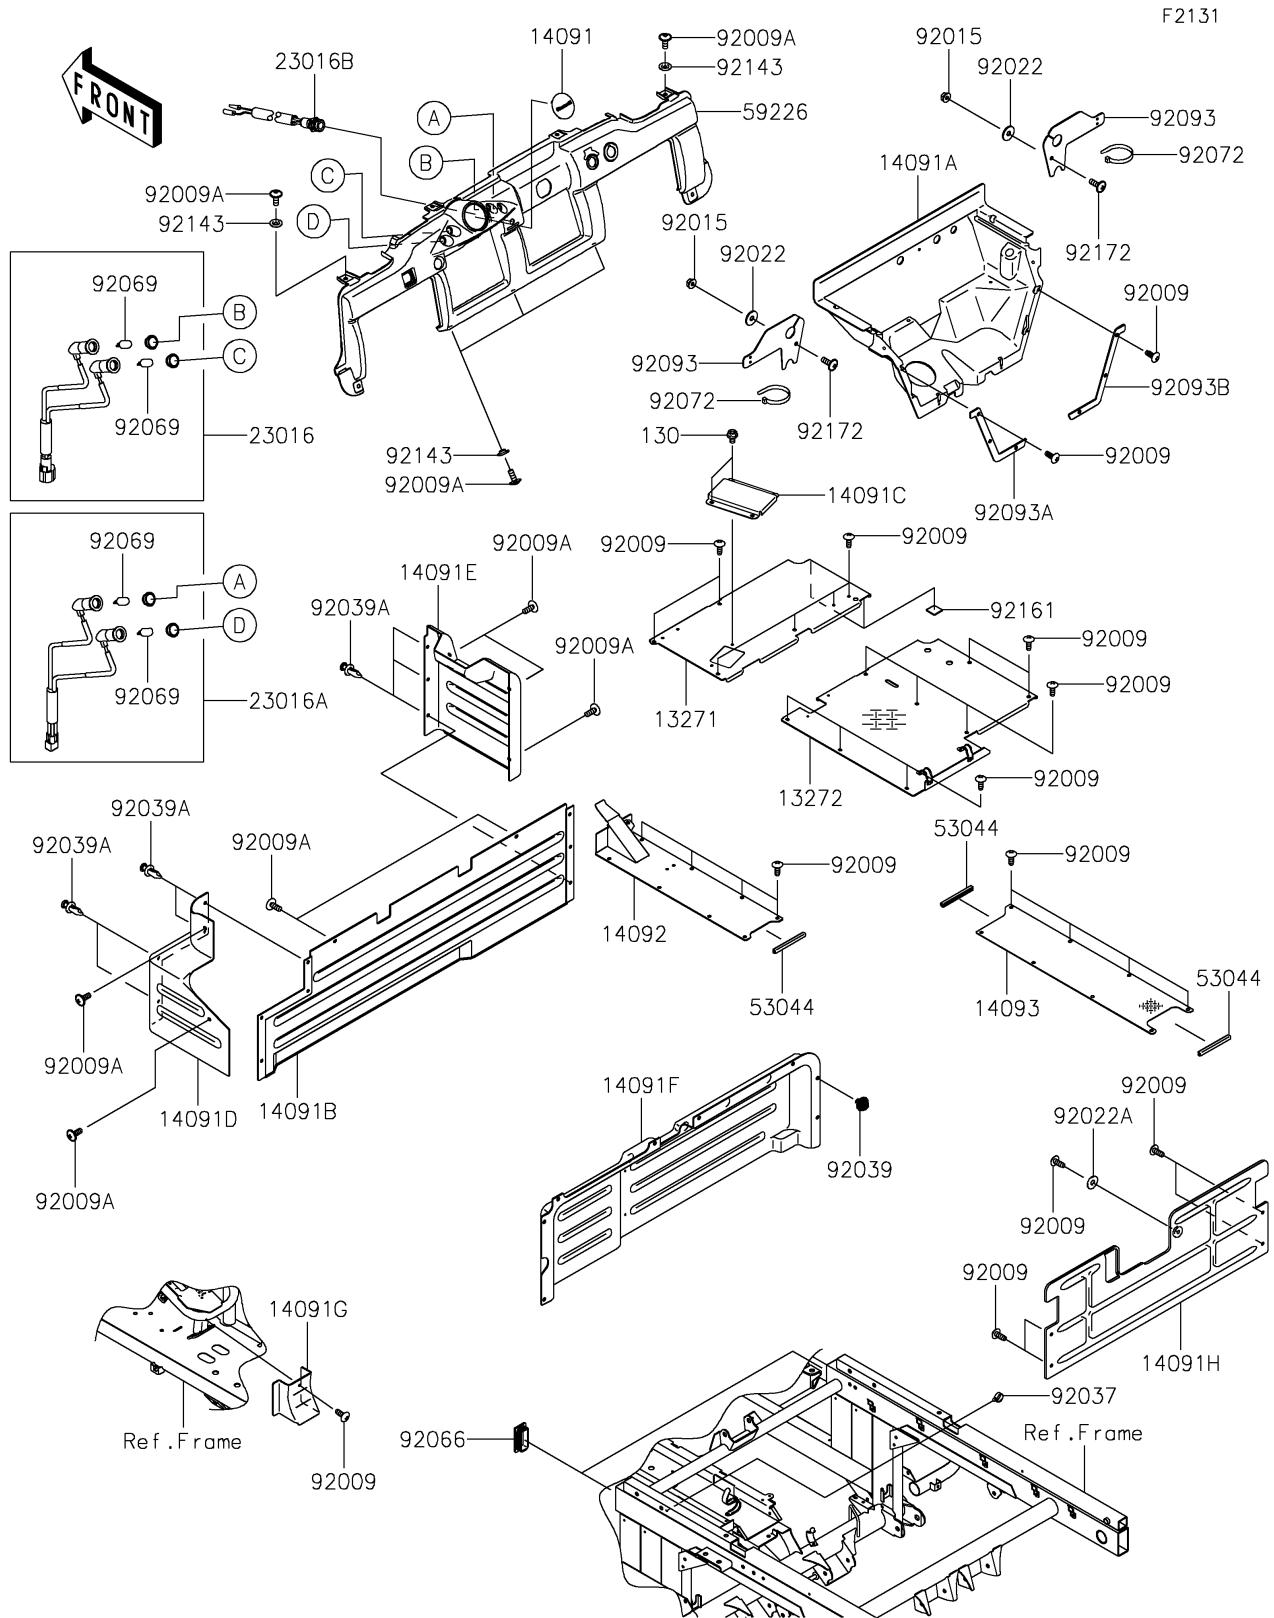

2023 MULE™ 4010 TRANS4x4® CAMO PARTS DIAGRAM

Frame Fittings

2023 MULE™ 4010 TRANS4x4® CAMO PARTS LIST

Frame Fittings

ITEM NAME	PART NUMBER	QUANTITY
PLATE,FLOOR,RH (Ref # 13271)	13271-7606	1
PLATE,FLOOR,RH (Ref # 13272)	13272-2927	1
COVER,SPEEDOMETER,F.BLACK (Ref # 14091)	14091-0929-6Z	1
COVER,FLOOR (Ref # 14091A)	14091-1378	1
COVER,FRONT SEAT,CNT (Ref # 14091B)	14091-7531	1
COVER (Ref # 14091C)	14091-7536	1
COVER,FRONT SEAT,LH (Ref # 14091D)	14091-7541	1
COVER,FRONT SEAT,RH (Ref # 14091E)	14091-7542	1
COVER,FRONT SEAT,RR,LWR (Ref # 14091F)	14091-7549	1
COVER,PARKING CABLE (Ref # 14091G)	14091-7551	1
COVER,REAR SEAT,LWR (Ref # 14091H)	14091-7557	1
COVER,FLOOR,CNT,FR (Ref # 14092)	14092-0832	1
COVER,FLOOR,CNT,RR (Ref # 14093)	14093-1035	1
LAMP-ASSY,PARKING&WATER TEMP (Ref # 23016)	23016-0649	1
LAMP-ASSY,DFI&OIL PRESSURE (Ref # 23016A)	23016-0650	1
LAMP-ASSY,LED (Ref # 23016B)	23016-0651	1
TRIM,L=111 (Ref # 53044)	53044-7502	3
PANEL-CONTROL (Ref # 59226)	59226-0749	1
SCREW,TAPPING,6X16 (Ref # 92009)	92009-1166	42
SCREW,6X16 (Ref # 92009A)	92009-1621	12
NUT,FLANGED,6MM (Ref # 92015)	92015-1367	2
WASHER,6.5X20X1.6,BLACK (Ref # 92022)	92022-1346	2
WASHER,7X18X1.2 (Ref # 92022A)	92022-1545	1
CLAMP,HOSE (Ref # 92037)	92037-1827	1
RIVET (Ref # 92039)	92039-0768	8
RIVET (Ref # 92039A)	92039-0776	7
PLUG (Ref # 92066)	92066-7505	2
BULB,12V 1.7W,T10WB (Ref # 92069)	92069-0103	4
BAND,L=368.3 (Ref # 92072)	92072-3872	2

2023 MULE™ 4010 TRANS4x4® CAMO PARTS LIST

Frame Fittings

ITEM NAME	PART NUMBER	QUANTITY
SEAL,LOWER COVER (Ref # 92093)	92093-0181	2
SEAL,FRONT FENDER,LH (Ref # 92093A)	92093-1293	1
SEAL,FRONT FENDER,RH (Ref # 92093B)	92093-1294	1
COLLAR (Ref # 92143)	92143-1087	5
DAMPER (Ref # 92161)	92161-0020	2
SCREW,6X18 (Ref # 92172)	92172-0002	2
BOLT-FLANGED,6X10 (Ref # 130)	130BA0610	2