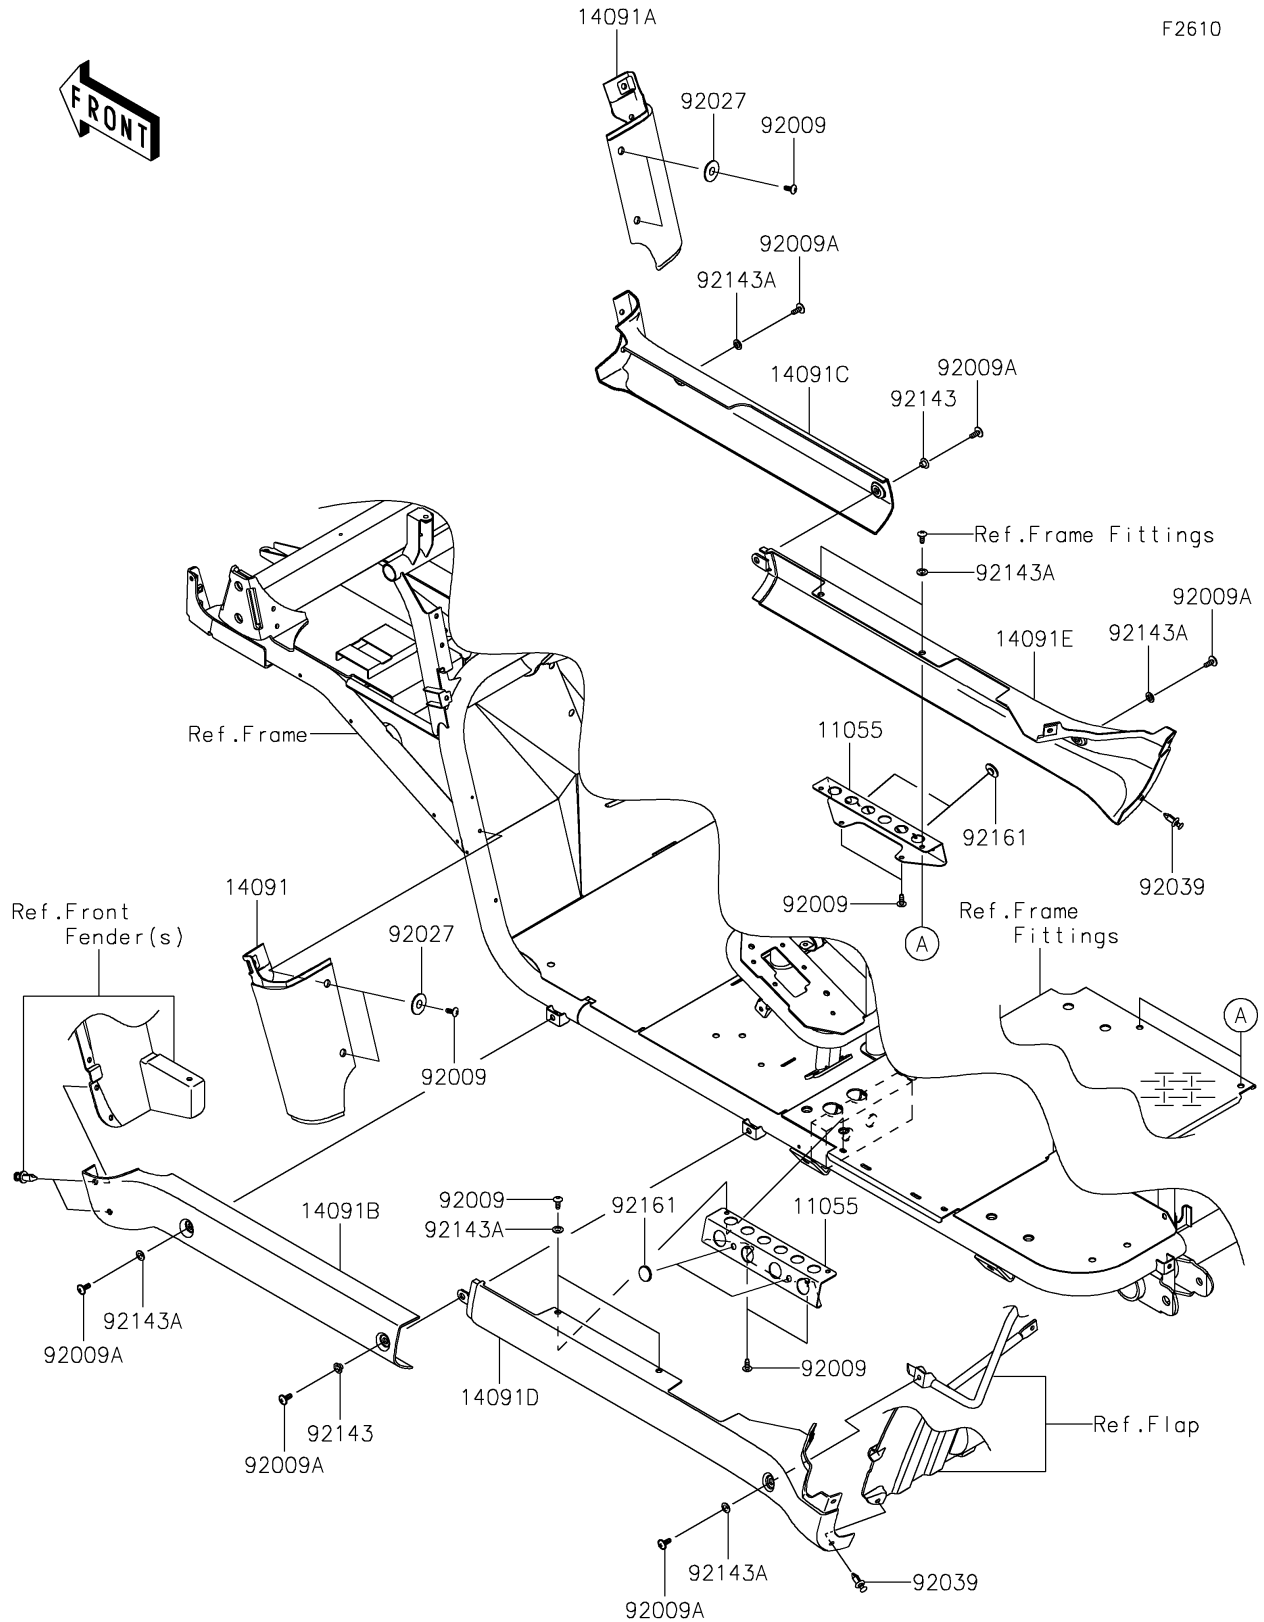

2022 MULE™ 4010 TRANS4x4® CAMO PARTS DIAGRAM

Side Covers/Chain Cover

F2610

2022 MULE™ 4010 TRANS4x4® CAMO PARTS LIST

Side Covers/Chain Cover

| ITEM NAME | PART NUMBER | QUANTITY |
|---|---------------|----------|
| BRACKET (Ref # 11055) | 11055-0599 | 2 |
| COVER,FR FENDER,LWR,LH,F.BLACK (Ref # 14091) | 14091-0821-6Z | 1 |
| COVER,FR FENDER,LWR,RH,F.BLACK (Ref # 14091A) | 14091-0822-6Z | 1 |
| COVER,SIDE STEP,FR,LH,F.BLACK (Ref # 14091B) | 14091-0823-6Z | 1 |
| COVER,SIDE STEP,FR,RH,F.BLACK (Ref # 14091C) | 14091-0824-6Z | 1 |
| COVER,SIDE STEP,RR,LH,F.BLACK (Ref # 14091D) | 14091-0825-6Z | 1 |
| COVER,SIDE STEP,RR,RH,F.BLACK (Ref # 14091E) | 14091-0826-6Z | 1 |
| SCREW,TAPPING,6X16 (Ref # 92009) | 92009-1166 | 10 |
| SCREW,6X16 (Ref # 92009A) | 92009-1621 | 6 |
| COLLAR,L=4.7 (Ref # 92027) | 92027-1964 | 4 |
| RIVET (Ref # 92039) | 92039-0776 | 2 |
| COLLAR (Ref # 92143) | 92143-1057 | 2 |
| COLLAR (Ref # 92143A) | 92143-1087 | 8 |
| DAMPER,RUBBER (Ref # 92161) | 92161-1200 | 4 |