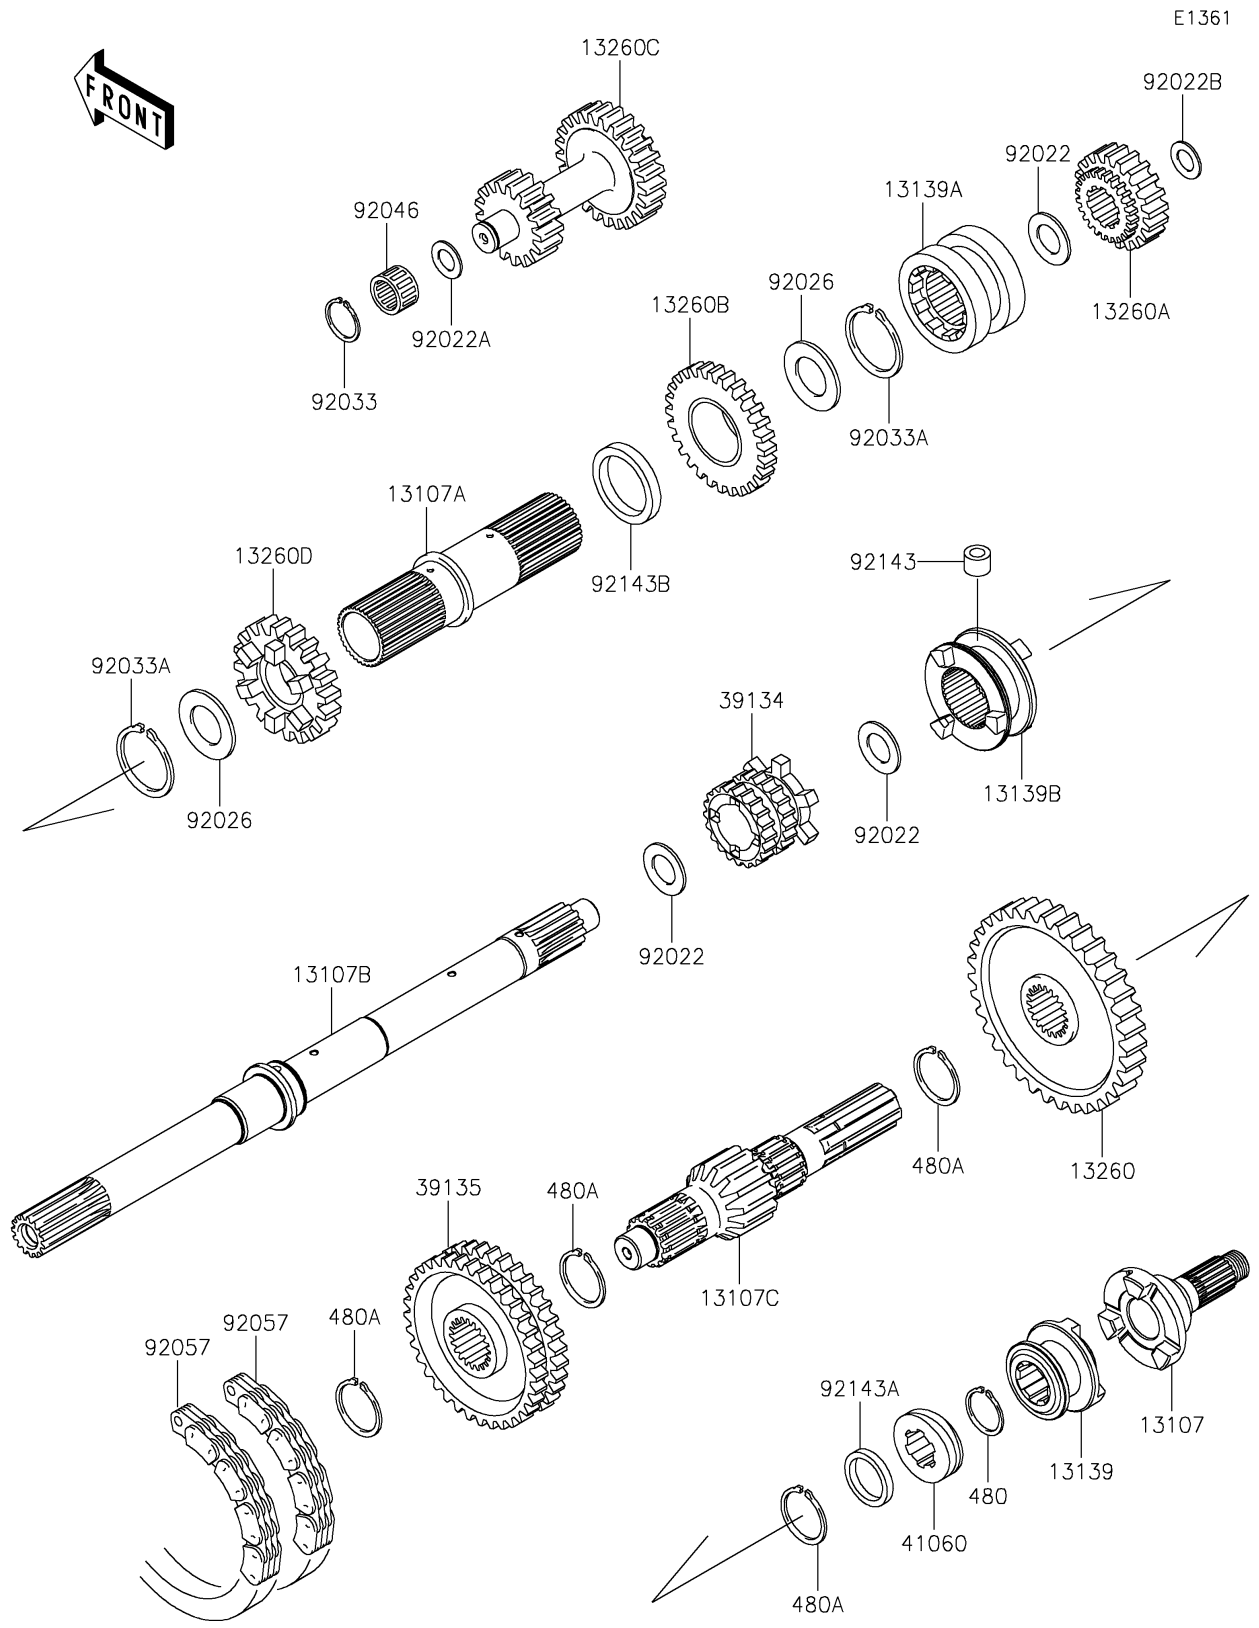

2023 MULE™ 4010 TRANS4x4® FE PARTS DIAGRAM

Transmission

2023 MULE™ 4010 TRANS4x4® FE PARTS LIST

Transmission

ITEM NAME	PART NUMBER	QUANTITY
SHAFT,2WD/4WD (Ref # 13107)	13107-0106	1
SHAFT,INPUT OUTER (Ref # 13107A)	13107-1309	1
SHAFT,INPUT (Ref # 13107B)	13107-1470	1
SHAFT,OUTPUT,14T (Ref # 13107C)	13107-1517	1
SHIFTER,2WD/4WD (Ref # 13139)	13139-0010	1
SHIFTER,SPEED,HI/LOW (Ref # 13139A)	13139-1069	1
SHIFTER,FR/RR (Ref # 13139B)	13139-1072	1
GEAR,OUTPUT REVERSE,51T (Ref # 13260)	13260-1288	1
GEAR,INPUT REDUCTION,20T (Ref # 13260A)	13260-1289	1
GEAR,INPUT REDUCTION,28T (Ref # 13260B)	13260-1290	1
GEAR,REDUCTION,17T&25T (Ref # 13260C)	13260-1291	1
GEAR,INPUT 28T (Ref # 13260D)	13260-1462	1
SPROCKET-DRIVE,20T (Ref # 39134)	39134-1055	1
SPROCKET-DRIVEN,41T (Ref # 39135)	39135-1055	1
GEAR-METER SCREW (Ref # 41060)	41060-1147	1
WASHER,25.3X33X1 (Ref # 92022)	92022-1109	3
WASHER,17.3X28X1 (Ref # 92022A)	92022-255	1
WASHER,17.3X30X1.4 (Ref # 92022B)	92022-270	1
SPACER,35.3X44X0.5 (Ref # 92026)	92026-1375	2
RING-SNAP (Ref # 92033)	92033-032	1
RING-SNAP (Ref # 92033A)	92033-1269	2
BEARING-NEEDLE,K17X23X13.8 (Ref # 92046)	92046-1184	1
CHAIN,REVERSE,81RH2520,54L (Ref # 92057)	92057-1364	2
COLLAR,8X14X10.5 (Ref # 92143)	92143-1497	1
COLLAR,25X32X4.5 (Ref # 92143A)	92143-1597	1
COLLAR (Ref # 92143B)	92143-1599	1
CIRCLIP-TYPE-C,25MM (Ref # 480)	480J2500	1
CIRCLIP-TYPE-C,30MM (Ref # 480A)	480J3000	4