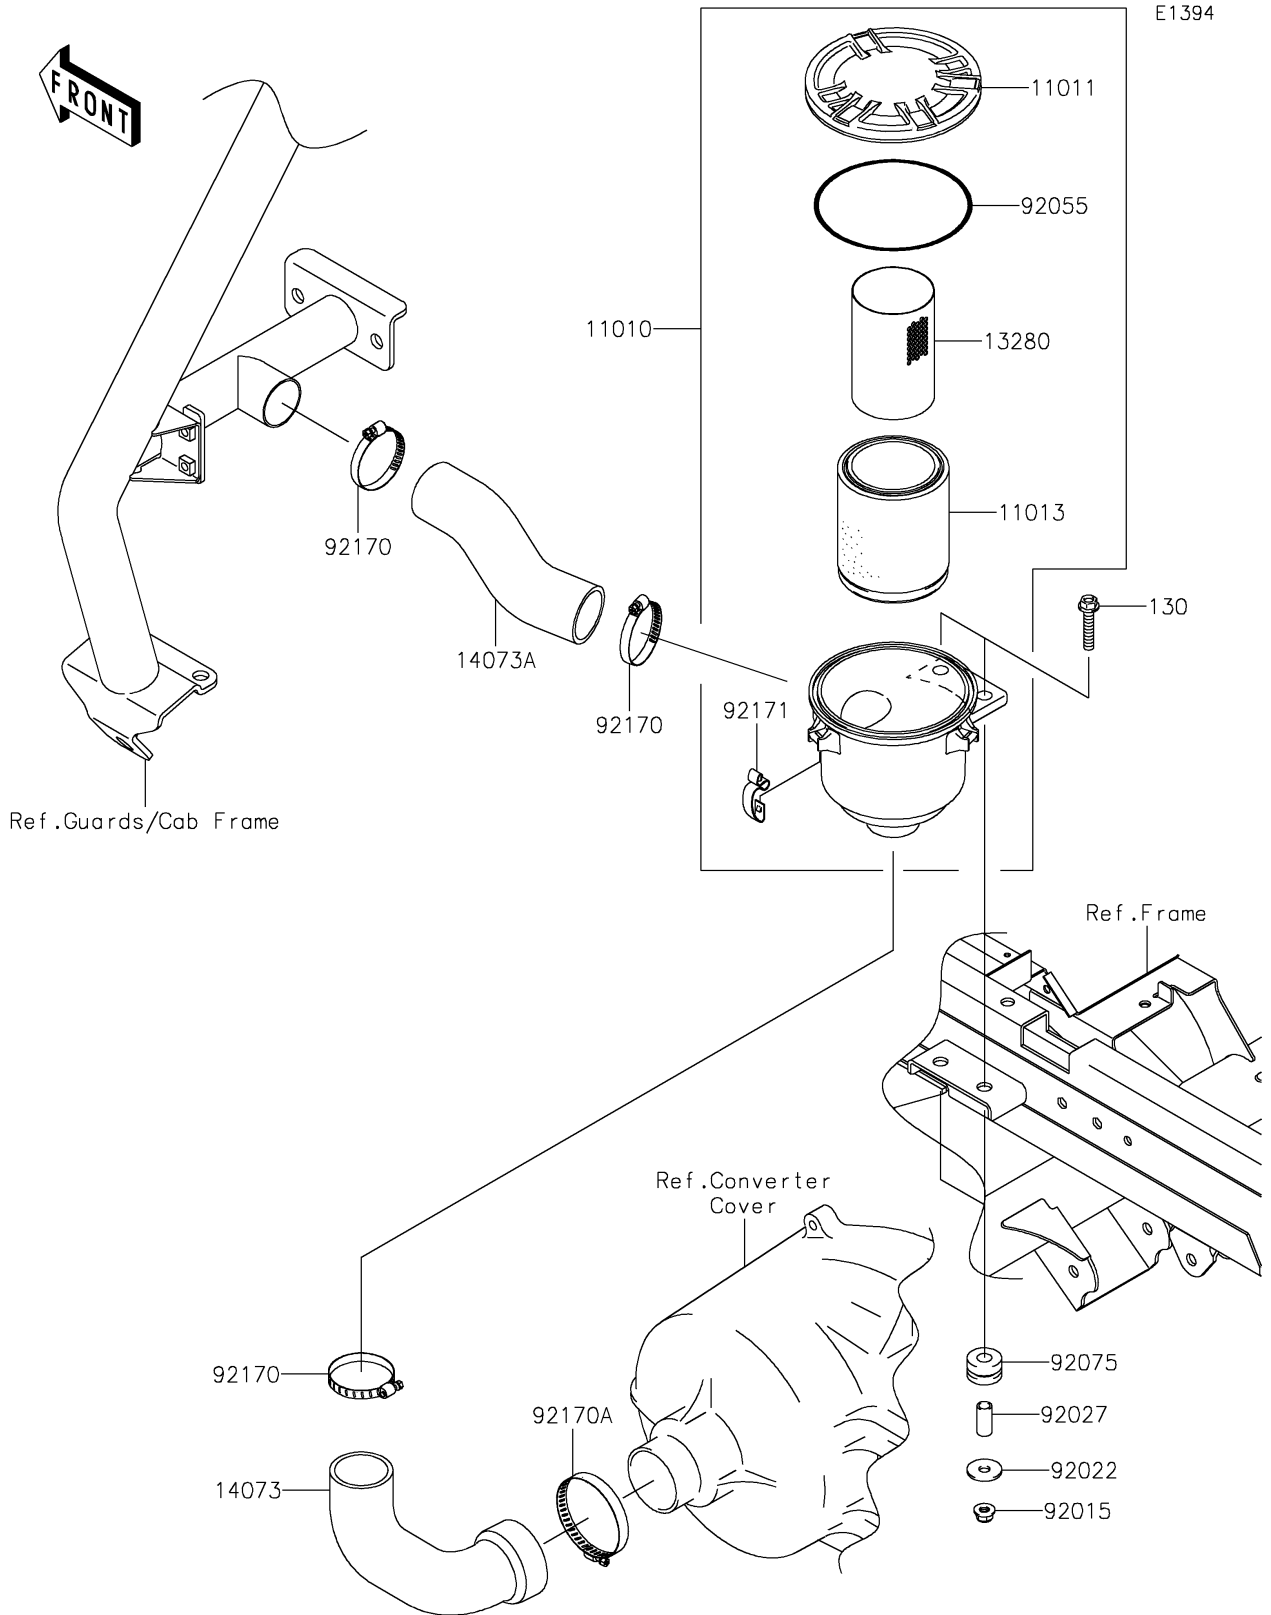

2022 MULE™ 4010 TRANS4x4® FE PARTS DIAGRAM

Air Cleaner-Belt Converter

2022 MULE™ 4010 TRANS4x4® FE PARTS LIST

Air Cleaner-Belt Converter

ITEM NAME	PART NUMBER	QUANTITY
FILTER-ASSY-AIR (Ref # 11010)	11010-0172	1
CASE-AIR FILTER,CAP (Ref # 11011)	11011-0135	1
ELEMENT-AIR FILTER (Ref # 11013)	11013-0037	1
HOLDER (Ref # 13280)	13280-0312	1
DUCT,AIR FILTER-CVT (Ref # 14073)	14073-0198	1
DUCT,BAR-AIR FILTER (Ref # 14073A)	14073-0237	1
NUT,8MM (Ref # 92015)	92015-1432	2
WASHER,9X28X2.3 (Ref # 92022)	92022-1632	2
COLLAR (Ref # 92027)	92027-4012	2
RING-O,122X4 (Ref # 92055)	92055-0167	1
DAMPER (Ref # 92075)	92075-1736	2
CLAMP (Ref # 92170)	92170-1674	3
CLAMP (Ref # 92170A)	92170-1764	1
CLAMP (Ref # 92171)	92171-0225	3
BOLT-FLANGED,8X40 (Ref # 130)	130BA0840	2