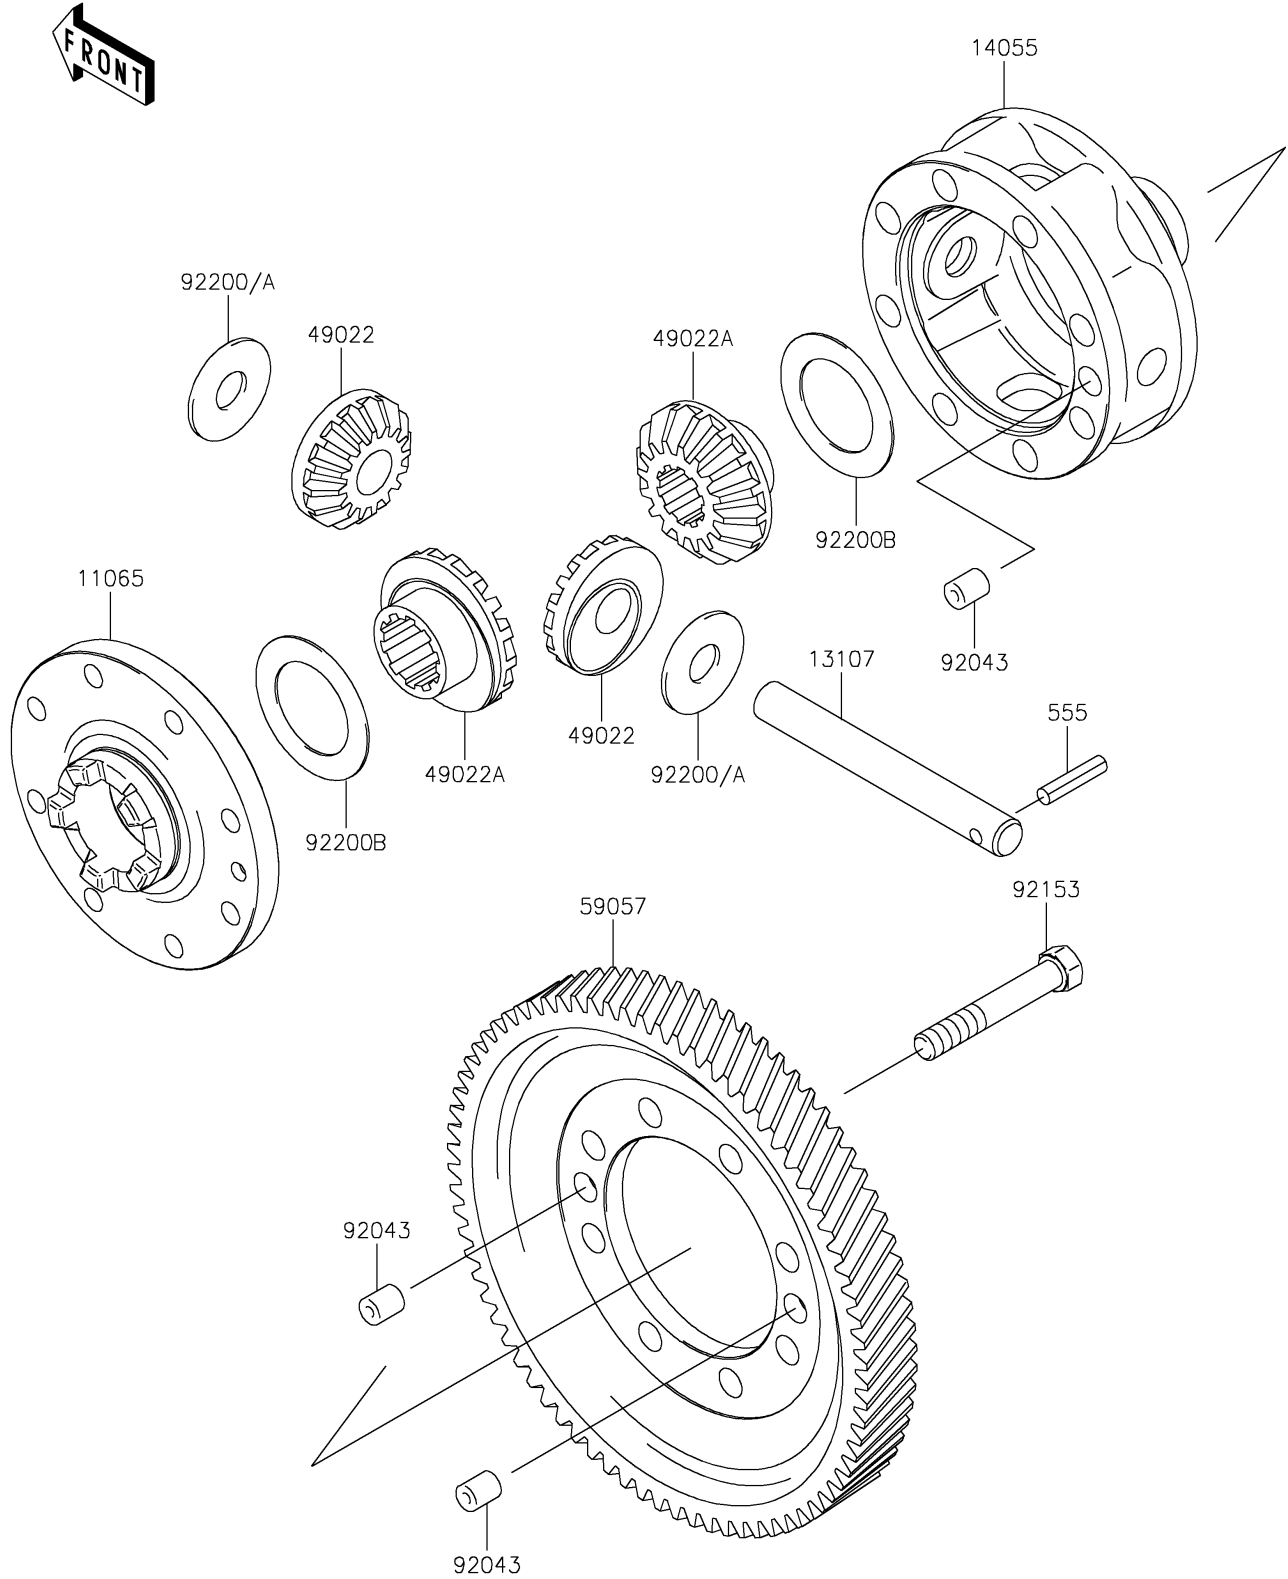

2023 MULE™ 4010 TRANS4x4® FE PARTS DIAGRAM

Differential

E1451

2023 MULE™ 4010 TRANS4x4® FE PARTS LIST

Differential

ITEM NAME	PART NUMBER	QUANTITY
CAP,GEAR CASE (Ref # 11065)	11065-0033	1
SHAFT (Ref # 13107)	13107-0922	1
CASE-GEAR,DIFFERENTIAL (Ref # 14055)	14055-0003	1
GEAR-BEVEL,10T (Ref # 49022)	49022-1105	2
GEAR-BEVEL,16T (Ref # 49022A)	49022-1117	2
GEAR-HELICAL,DIFFERENTIAL (Ref # 59057)	59057-0002	1
PIN,10X12 (Ref # 92043)	92043-0029	3
BOLT,10X63 (Ref # 92153)	92153-0331	8
WASHER,14.5X38X1.2 (Ref # 92200)	92200-0021	2
WASHER,14.5X38X1.0 (Ref # 92200A)	92200-1044	AR
WASHER,35.5X54X1.0 (Ref # 92200B)	92200-1045	2
PIN-SPRING (Ref # 555)	555A0525	1