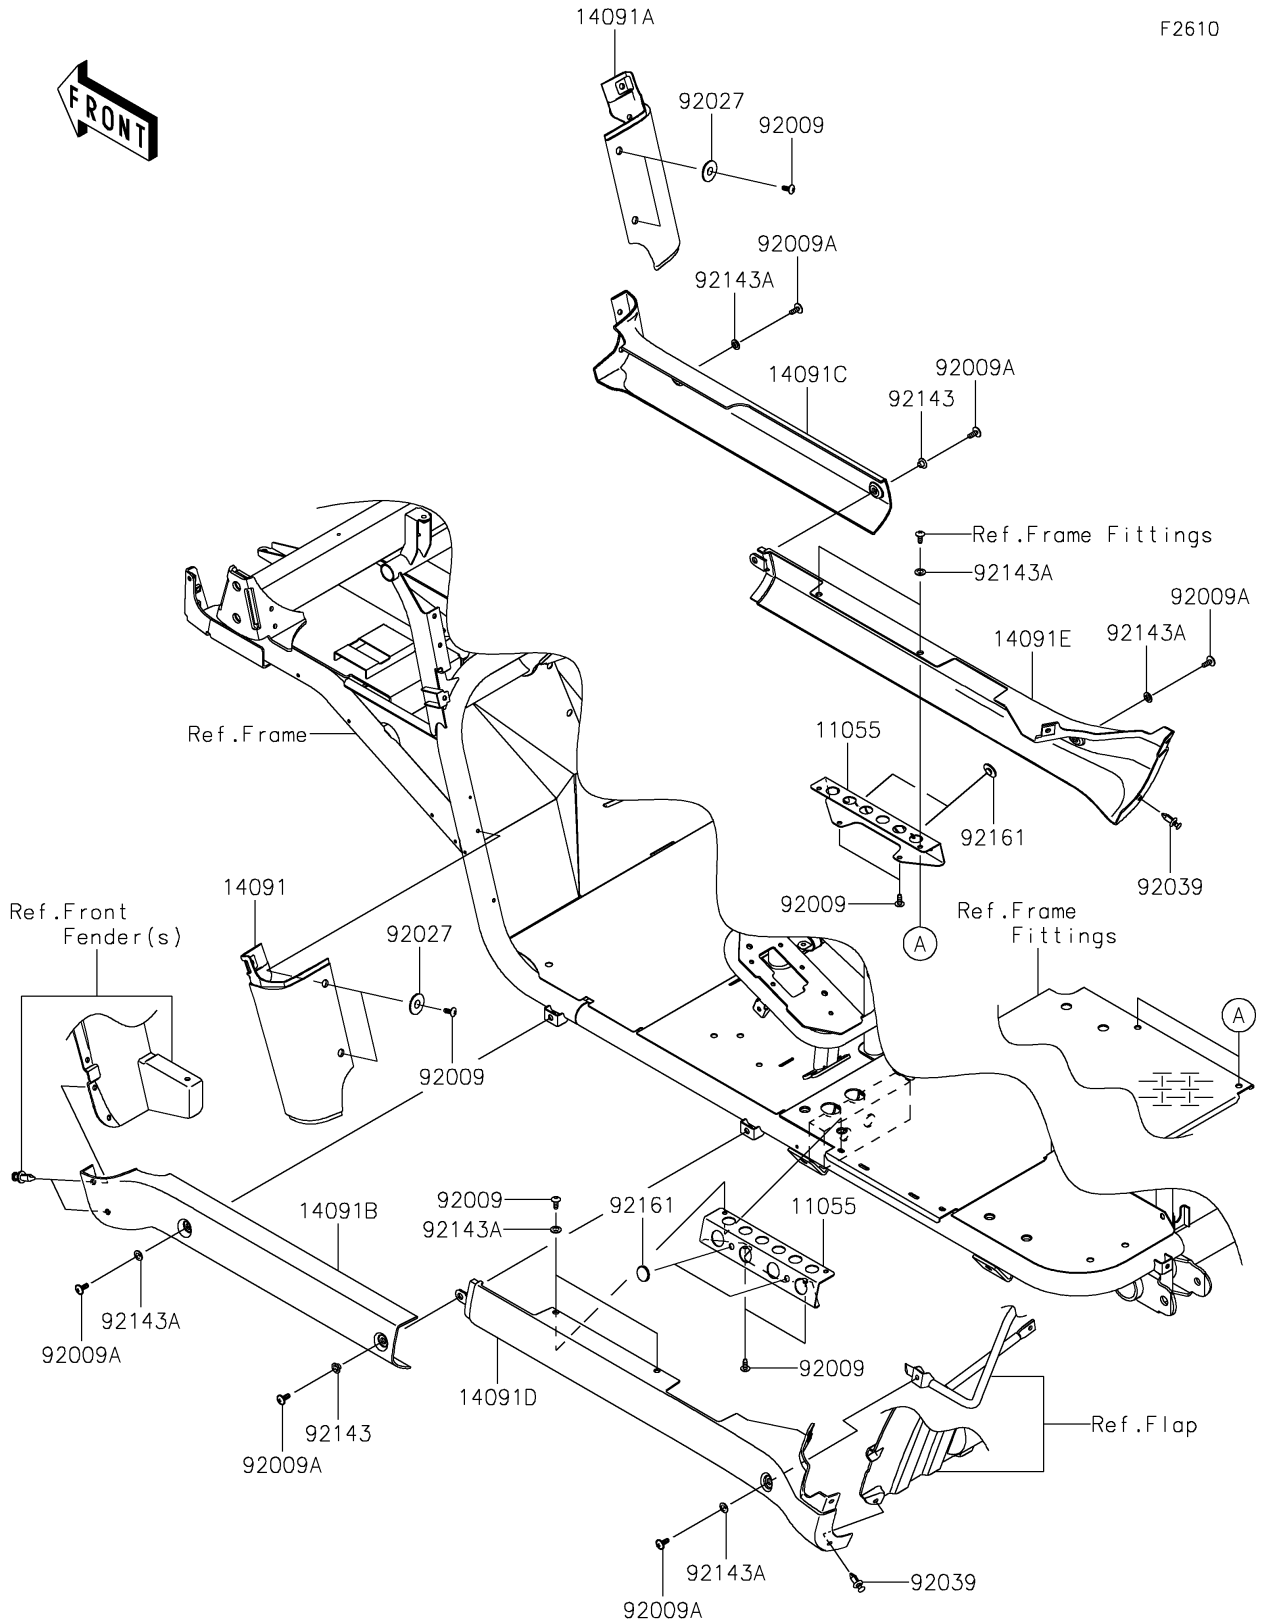

2023 MULE™ 4010 TRANS4x4® FE PARTS DIAGRAM

Side Covers/Chain Cover

F2610

2023 MULE™ 4010 TRANS4x4® FE PARTS LIST

Side Covers/Chain Cover

ITEM NAME	PART NUMBER	QUANTITY
BRACKET (Ref # 11055)	11055-0599	2
COVER,FR FENDER,LWR,LH,F.BLACK (Ref # 14091)	14091-0821-6Z	1
COVER,FR FENDER,LWR,RH,F.BLACK (Ref # 14091A)	14091-0822-6Z	1
COVER,SIDE STEP,FR,LH,F.BLACK (Ref # 14091B)	14091-0823-6Z	1
COVER,SIDE STEP,FR,RH,F.BLACK (Ref # 14091C)	14091-0824-6Z	1
COVER,SIDE STEP,RR,LH,F.BLACK (Ref # 14091D)	14091-0825-6Z	1
COVER,SIDE STEP,RR,RH,F.BLACK (Ref # 14091E)	14091-0826-6Z	1
SCREW,TAPPING,6X16 (Ref # 92009)	92009-1166	10
SCREW,6X16 (Ref # 92009A)	92009-1621	6
COLLAR,L=4.7 (Ref # 92027)	92027-1964	4
RIVET (Ref # 92039)	92039-0776	2
COLLAR (Ref # 92143)	92143-1057	2
COLLAR (Ref # 92143A)	92143-1087	8
DAMPER,RUBBER (Ref # 92161)	92161-1200	4