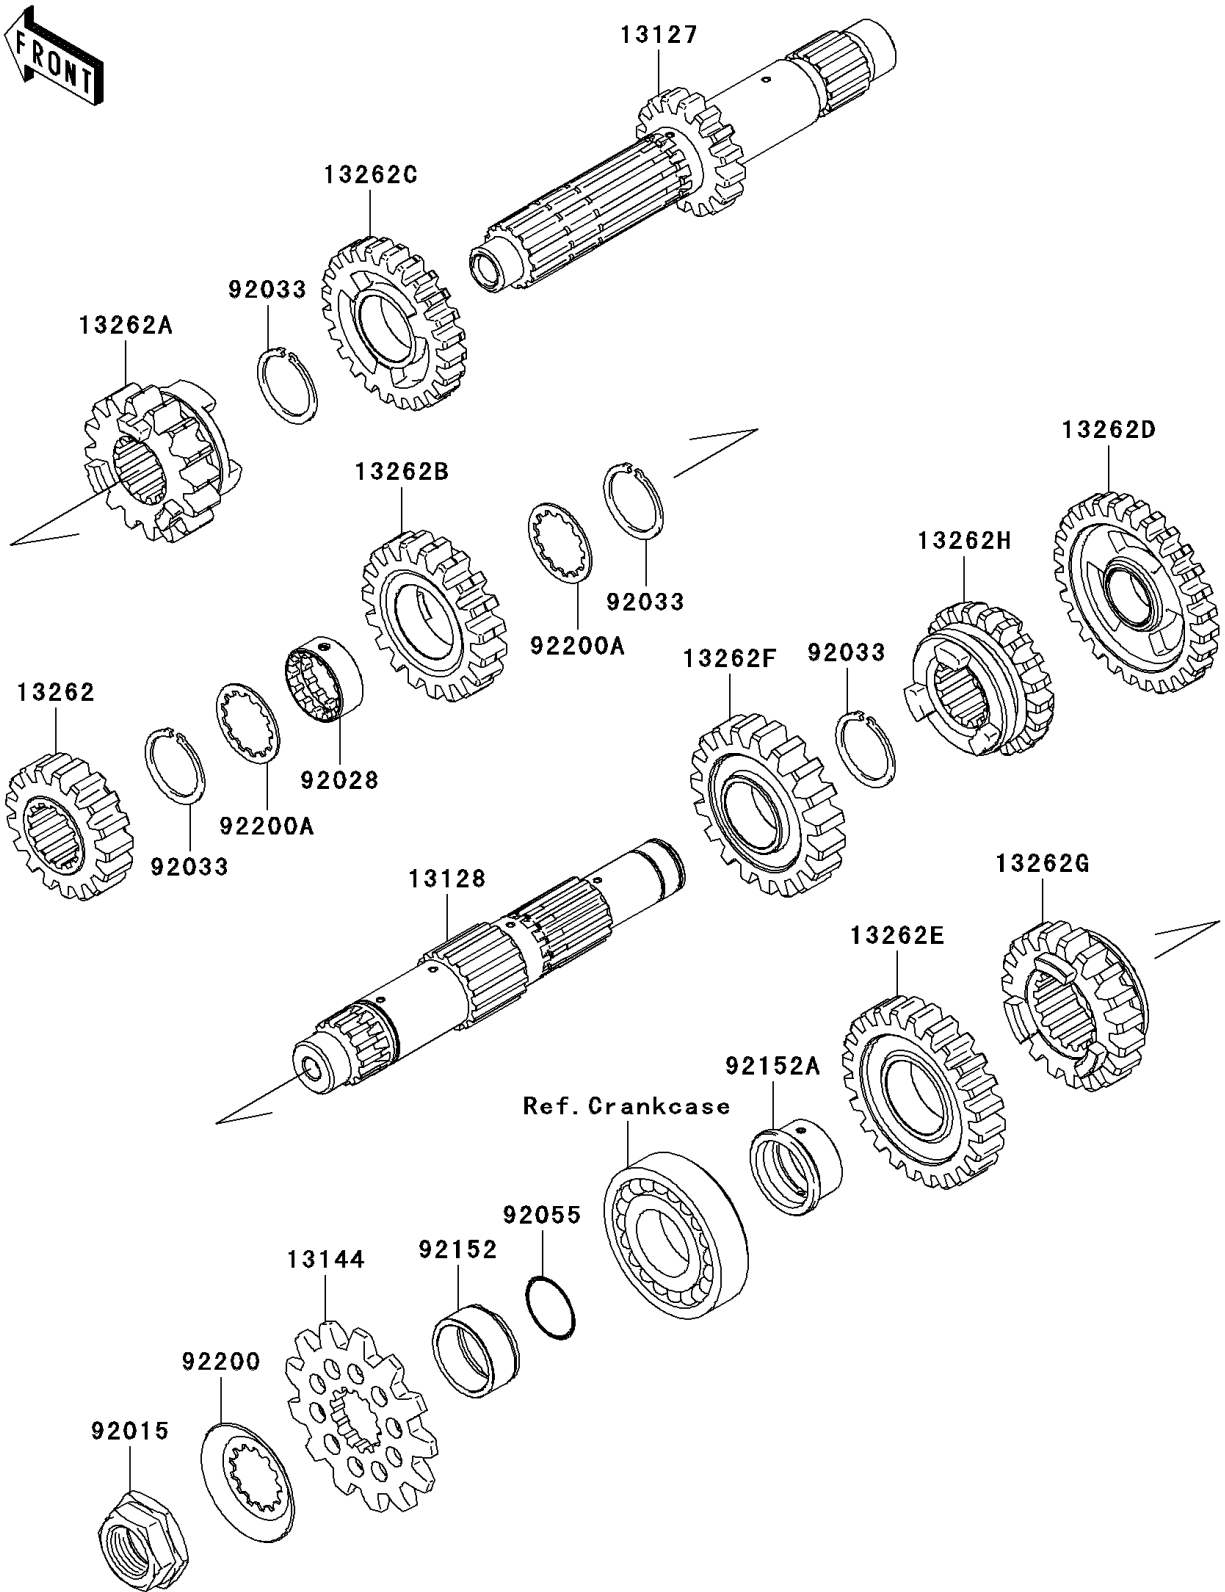

2009 KX™ 450F PARTS DIAGRAM

Transmission

E1361

2009 KX™ 450F PARTS LIST

Transmission

ITEM NAME	PART NUMBER	QUANTITY
SHAFT-TRANSMISSION INPUT,16T (Ref # 13127)	13127-0046	1
SHAFT-TRANSMISSION OUTPUT (Ref # 13128)	13128-0033	1
SPROCKET-OUTPUT,13T (Ref # 13144)	13144-0017	1
GEAR,INPUT 2ND,17T (Ref # 13262)	13262-0390	1
GEAR,INPUT 3RD,16T (Ref # 13262A)	13262-0391	1
GEAR,INPUT 4TH,19T (Ref # 13262B)	13262-0392	1
GEAR,INPUT 5TH,24T (Ref # 13262C)	13262-0393	1
GEAR,OUTPUT LOW,28T (Ref # 13262D)	13262-0394	1
GEAR,OUTPUT 2ND,24T (Ref # 13262E)	13262-0395	1
GEAR,OUTPUT 3RD,19T (Ref # 13262F)	13262-0396	1
GEAR,OUTPUT 4TH,19T (Ref # 13262G)	13262-0397	1
GEAR,OUTPUT 5TH,21T (Ref # 13262H)	13262-0398	1
NUT,20MM (Ref # 92015)	92015-1963	1
BUSHING,INPUT TOP GEAR (Ref # 92028)	92028-1857	1
RING-SNAP,25MM (Ref # 92033)	92033-1172	4
RING-O,21.5X1.5 (Ref # 92055)	92055-1293	1
COLLAR,25X30X13.2 (Ref # 92152)	92152-0150	1
COLLAR (Ref # 92152A)	92152-0540	1
WASHER (Ref # 92200)	92200-0390	1
WASHER (Ref # 92200A)	92200-1389	2