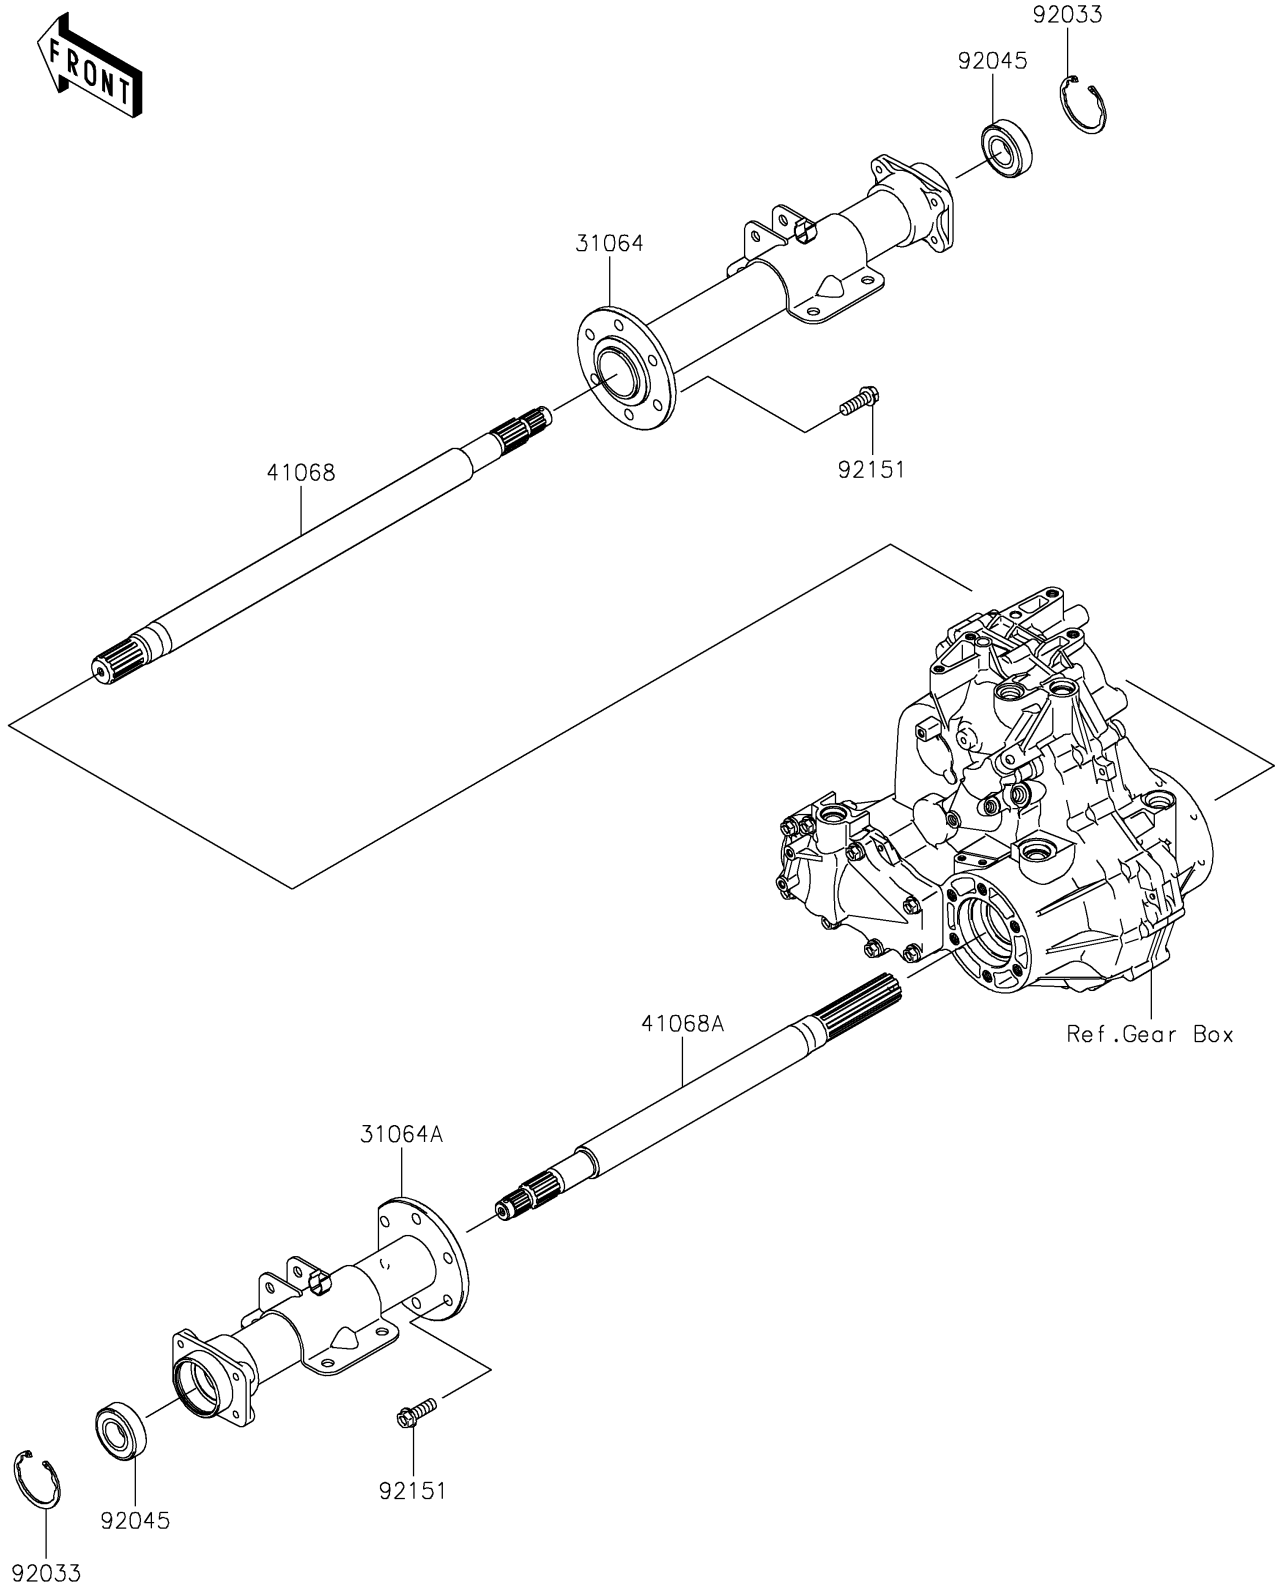

2023 MULE SX™ 4x4 FE PARTS DIAGRAM

Rear Axle

E3133

2023 MULE SX™ 4x4 FE PARTS LIST

Rear Axle

ITEM NAME	PART NUMBER	QUANTITY
PIPE-COMP,RH (Ref # 31064)	31064-0709	1
PIPE-COMP,LH (Ref # 31064A)	31064-0710	1
AXLE,RH (Ref # 41068)	41068-0036	1
AXLE,LH (Ref # 41068A)	41068-0037	1
RING-SNAP (Ref # 92033)	92033-2149	2
BEARING-BALL,6205A26DDU2 (Ref # 92045)	92045-0044	2
BOLT,10X28 (Ref # 92151)	92151-2142	12