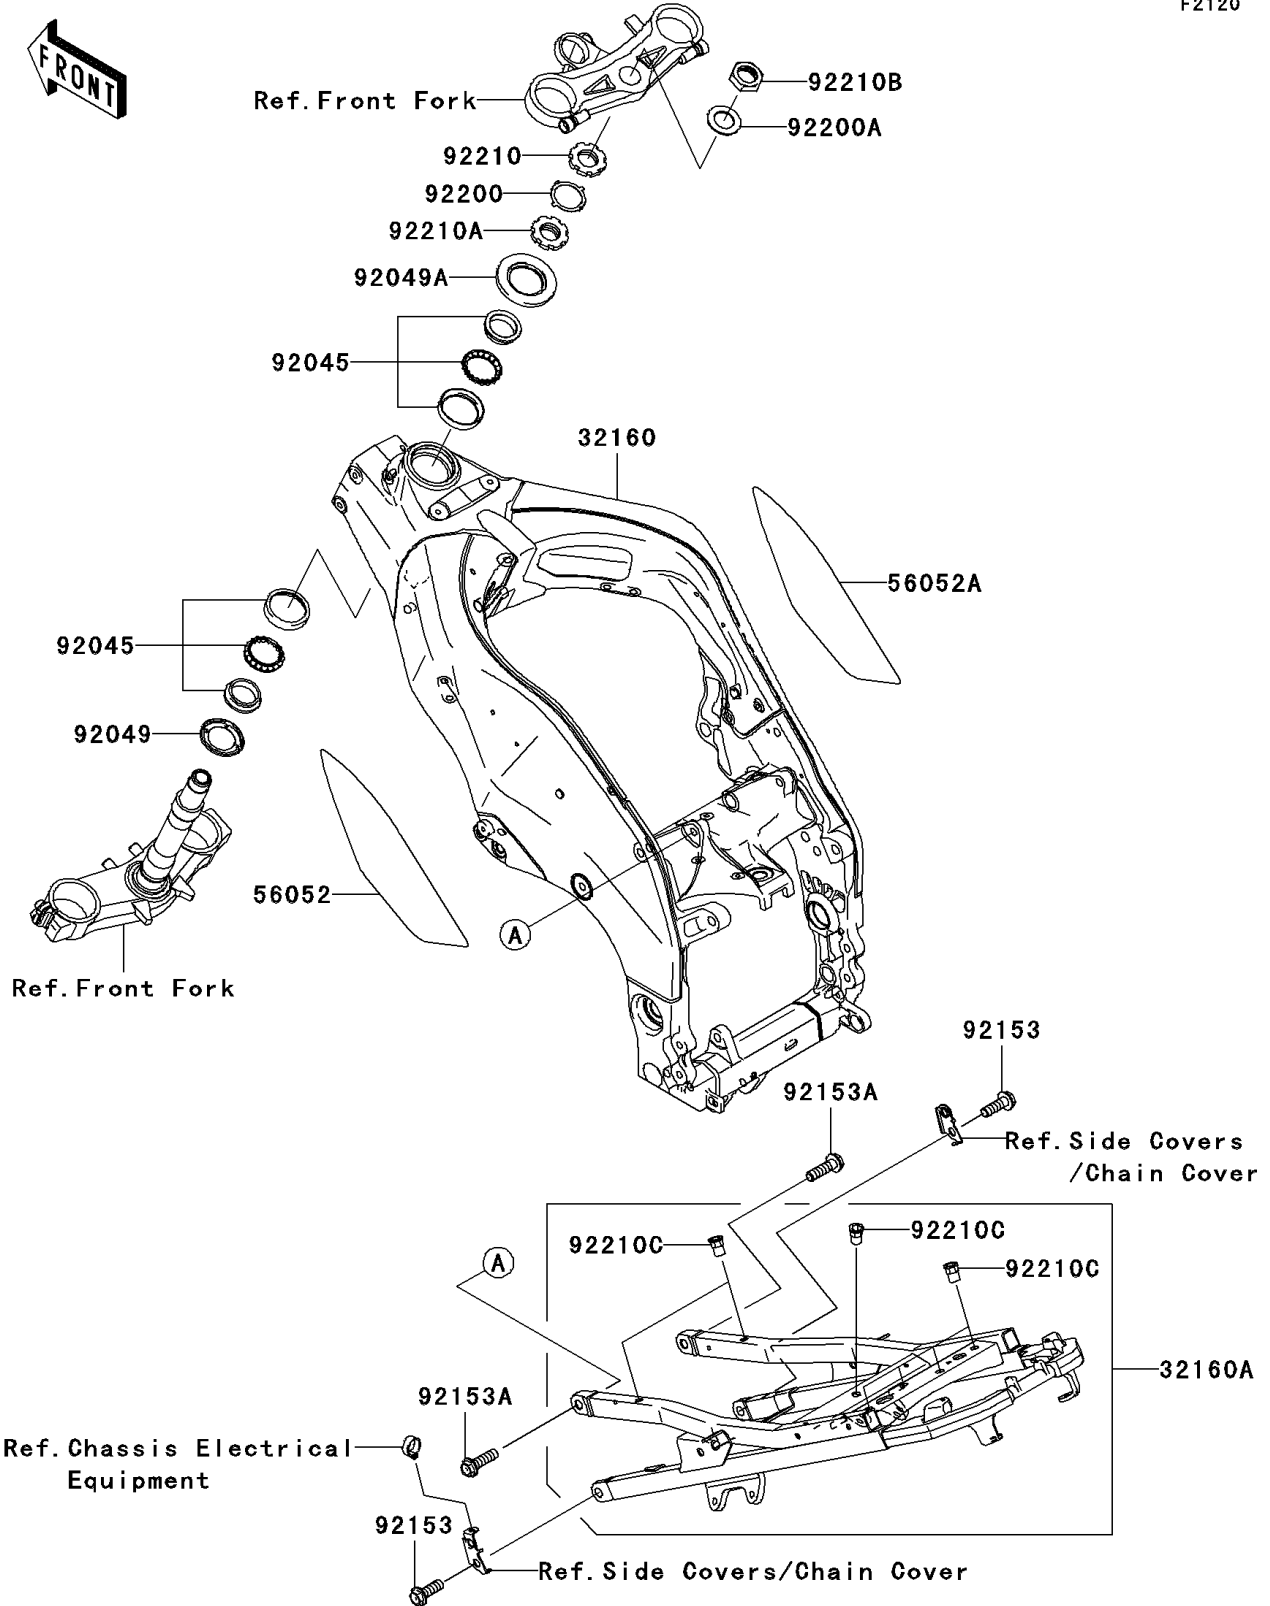

2004 Ninja® ZX™-10R PARTS DIAGRAM

Frame

F2120

2004 Ninja® ZX™-10R PARTS LIST

Frame

ITEM NAME	PART NUMBER	QUANTITY
FRAME-COMP,FR,F.S.BLACK (Ref # 32160)	32160-0021-8F	1
FRAME-COMP,RR,F.S.BLACK (Ref # 32160A)	32160-0024-8F	1
MARK,FRAME OUTER PLATE,LH (Ref # 56052)	56052-0378	1
MARK,FRAME OUTER PLATE,RH (Ref # 56052A)	56052-0379	1
BEARING-BALL,SF07A17PX1V1 (Ref # 92045)	92045-1384	2
SEAL-OIL,DS35X55X4 (Ref # 92049)	92049-0022	1
SEAL-OIL,XMH 43 75 6.4J (Ref # 92049A)	92049-1382	1
BOLT,FLANGED,10X30 (Ref # 92153)	92153-0801	2
BOLT,FLANGED,10X35 (Ref # 92153A)	92153-0802	2
WASHER (Ref # 92200)	92200-0036	1
WASHER,28.5X42X1.6 (Ref # 92200A)	92200-0110	1
NUT,35MM (Ref # 92210)	92210-0095	1
NUT,35MM (Ref # 92210A)	92210-0096	1
NUT,28MM (Ref # 92210B)	92210-0097	1
NUT,6MM (Ref # 92210C)	92210-0099	7