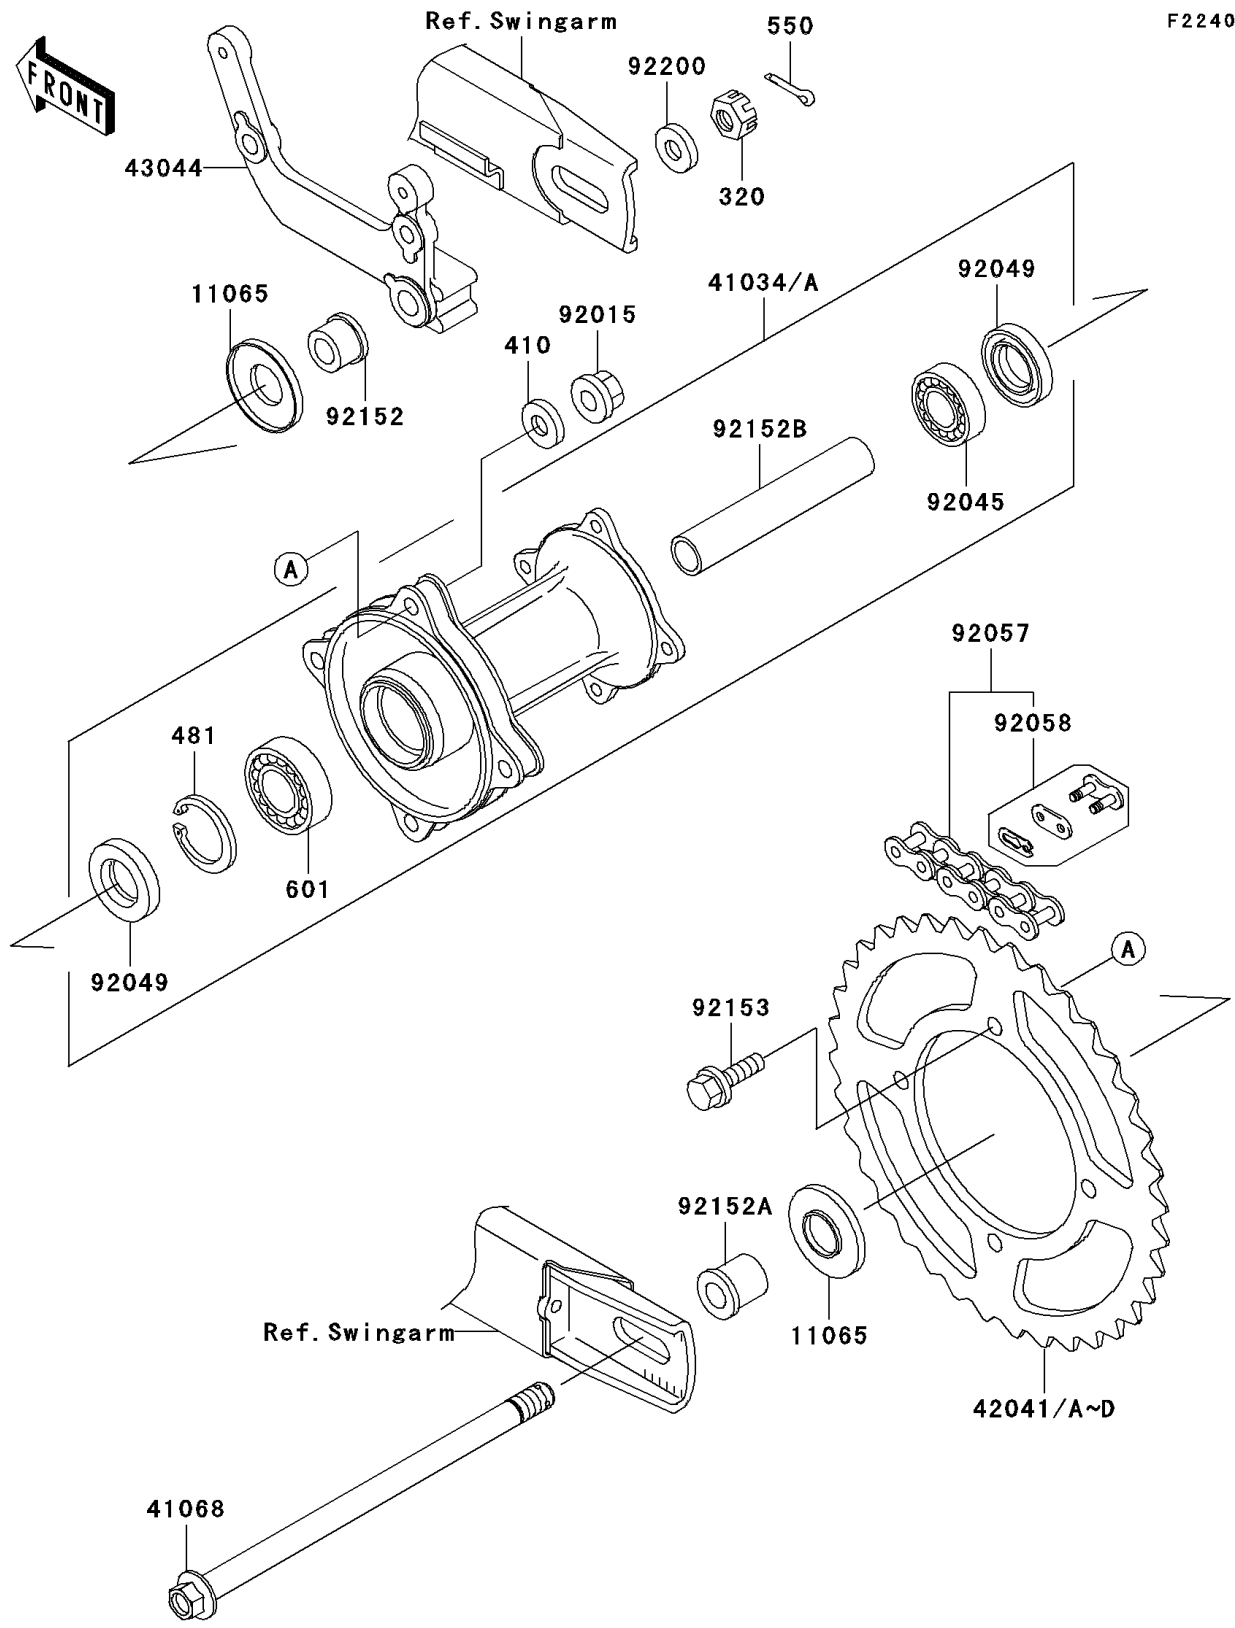

2006 KX65 PARTS DIAGRAM

Rear Hub

2006 KX65 PARTS LIST

Rear Hub

ITEM NAME	PART NUMBER	QUANTITY
NUT-CASTLE (Ref # 320)	320BA1200	1
WASHER-PLAIN-SMALL,8MM (Ref # 410)	410AA0800	4
CIRCLIP-TYPE-C,37MM (Ref # 481)	481J3700	1
PIN-COTTER,3.0X25 (Ref # 550)	550AA3025	1
BEARING-BALL,#6201UUC3 (Ref # 601)	601B6301UU	1
CAP (Ref # 11065)	11065-1137	2
DRUM-ASSY,REAR BRAKE (Ref # 41034A)	41034-1303	1
AXLE,RR (Ref # 41068)	41068-1419	1
SPROCKET-HUB,45T (Ref # 42041)	42041-1526	1
SPROCKET-HUB,46T (Ref # 42041A)	42041-1527	1
SPROCKET-HUB,47T (Ref # 42041B)	42041-1528	1
SPROCKET-HUB,48T (Ref # 42041C)	42041-1529	1
SPROCKET-HUB,49T (Ref # 42041D)	42041-1549	1
HOLDER-COMP-CALIPER,RR (Ref # 43044)	43044-1127	1
NUT,8MM (Ref # 92015)	92015-1432	4
BEARING-BALL,TMB201LLUC3/2A (Ref # 92045)	92045-1062	1
SEAL-OIL,TC20376.5 (Ref # 92049)	92049-1257	2
CHAIN,DRIVE,DID420MBK1X110L (Ref # 92057)	92057-1504	1
JOINT-CHAIN,DRIVE (Ref # 92058)	92058-1073	1
COLLAR,AXLE,L=15.5 (Ref # 92152)	92152-1196	1
COLLAR,RR AXLE,L=22 (Ref # 92152A)	92152-1198	1
COLLAR,RR BRAKE DRUM,L=89 (Ref # 92152B)	92152-1199	1
BOLT,FLANGED,8X28 (Ref # 92153)	92153-1101	4
WASHER,12.3X23X2.3 (Ref # 92200)	92200-1004	1