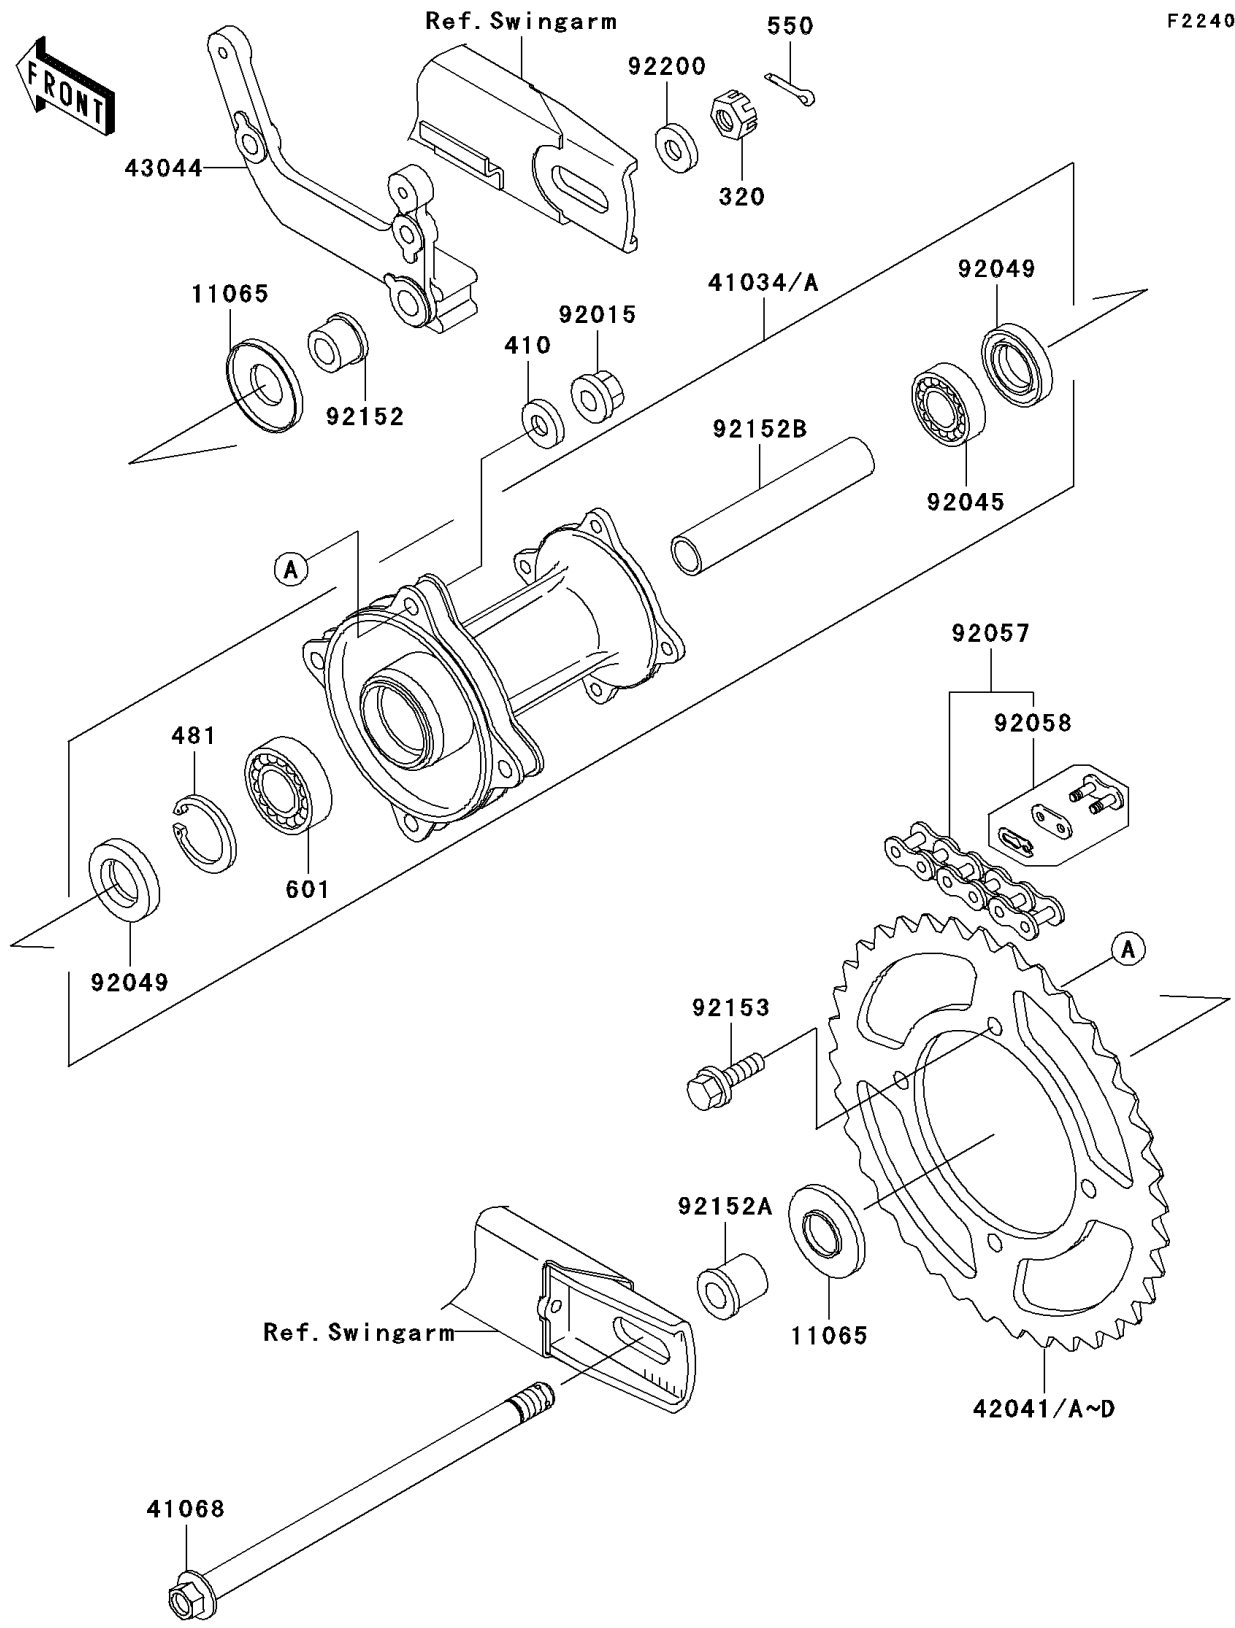

# 2007 KX65 PARTS DIAGRAM

Rear Hub

## 2007 KX65 PARTS LIST

### Rear Hub

ITEM NAME	PART NUMBER	QUANTITY
NUT-CASTLE (Ref # 320)	320BA1200	1
WASHER-PLAIN-SMALL,8MM (Ref # 410)	410AA0800	4
CIRCLIP-TYPE-C,37MM (Ref # 481)	481J3700	1
PIN-COTTER,3.0X25 (Ref # 550)	550AA3025	1
BEARING-BALL,#6201UUC3 (Ref # 601)	601B6301UU	1
CAP (Ref # 11065)	11065-1137	2
DRUM-ASSY,REAR BRAKE (Ref # 41034A)	41034-1303	1
AXLE,RR (Ref # 41068)	41068-1419	1
SPROCKET-HUB,45T (Ref # 42041)	42041-1526	1
SPROCKET-HUB,46T (Ref # 42041A)	42041-1527	1
SPROCKET-HUB,47T (Ref # 42041B)	42041-1528	1
SPROCKET-HUB,48T (Ref # 42041C)	42041-1529	1
SPROCKET-HUB,49T (Ref # 42041D)	42041-1549	1
HOLDER-COMP-CALIPER,RR (Ref # 43044)	43044-1127	1
NUT,8MM (Ref # 92015)	92015-1432	4
BEARING-BALL,TMB201LLUC3/2A (Ref # 92045)	92045-1062	1
SEAL-OIL,TC20376.5 (Ref # 92049)	92049-1257	2
CHAIN,DRIVE,DID420MBK1X110L (Ref # 92057)	92057-1504	1
JOINT-CHAIN,DRIVE (Ref # 92058)	92058-1073	1
COLLAR,AXLE,L=15.5 (Ref # 92152)	92152-1196	1
COLLAR,RR AXLE,L=22 (Ref # 92152A)	92152-1198	1
COLLAR,RR BRAKE DRUM,L=89 (Ref # 92152B)	92152-1199	1
BOLT,FLANGED,8X28 (Ref # 92153)	92153-1101	4
WASHER,12.3X23X2.3 (Ref # 92200)	92200-1004	1