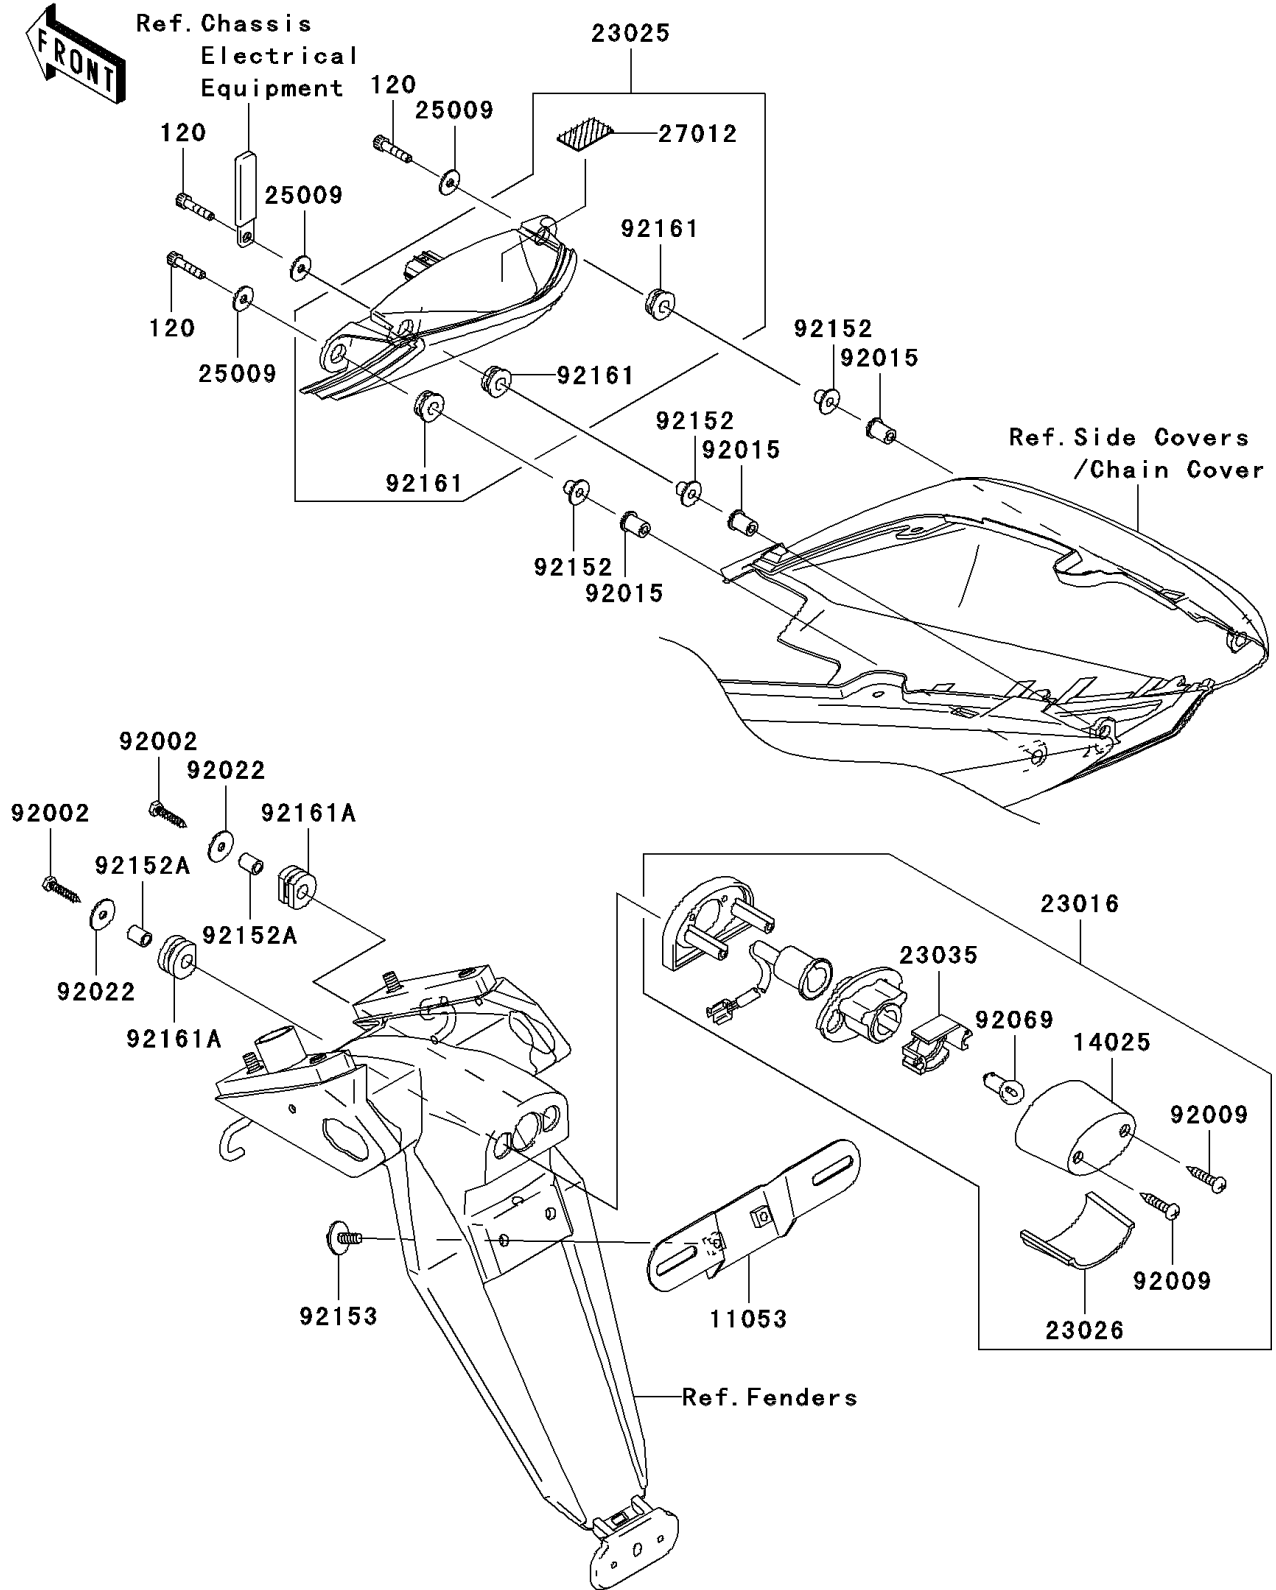

2004 Ninja® ZX™-10R PARTS DIAGRAM

Taillight(s)

F2720

2004 Ninja® ZX™-10R PARTS LIST

Taillight(s)

ITEM NAME	PART NUMBER	QUANTITY
BOLT-SOCKET (Ref # 120)	120W0522	3
BRACKET,LICENSE (Ref # 11053)	11053-0400	1
COVER,LICENSE LAMP (Ref # 14025)	14025-1725	1
LAMP-ASSY,LICENSE (Ref # 23016)	23016-0003	1
LAMP-TAIL (Ref # 23025)	23025-0004	1
LENS,LICENSE LAMP (Ref # 23026)	23026-1064	1
REFLECTOR-LAMP,LICENSE (Ref # 23035)	23035-1066	1
WASHER,5.2X16X1.2 (Ref # 25009)	25009-004	3
MAGIC TAPE (Ref # 27012)	27012-0049	1
BOLT,TAPPING,5X25 (Ref # 92002)	92002-1831	2
SCREW,TAPPING,4X20 (Ref # 92009)	92009-1378	2
NUT,WELL,5MM (Ref # 92015)	92015-1757	3
WASHER,5.5X20X1.2 (Ref # 92022)	92022-1581	2
BULB,12V 5W (Ref # 92069)	92069-1055	1
COLLAR (Ref # 92152)	92152-0092	3
COLLAR,6X9X11.5 (Ref # 92152A)	92152-1458	2
BOLT,6X16 (Ref # 92153)	92153-0684	2
DAMPER (Ref # 92161)	92161-1188	3
DAMPER (Ref # 92161A)	92161-1313	2