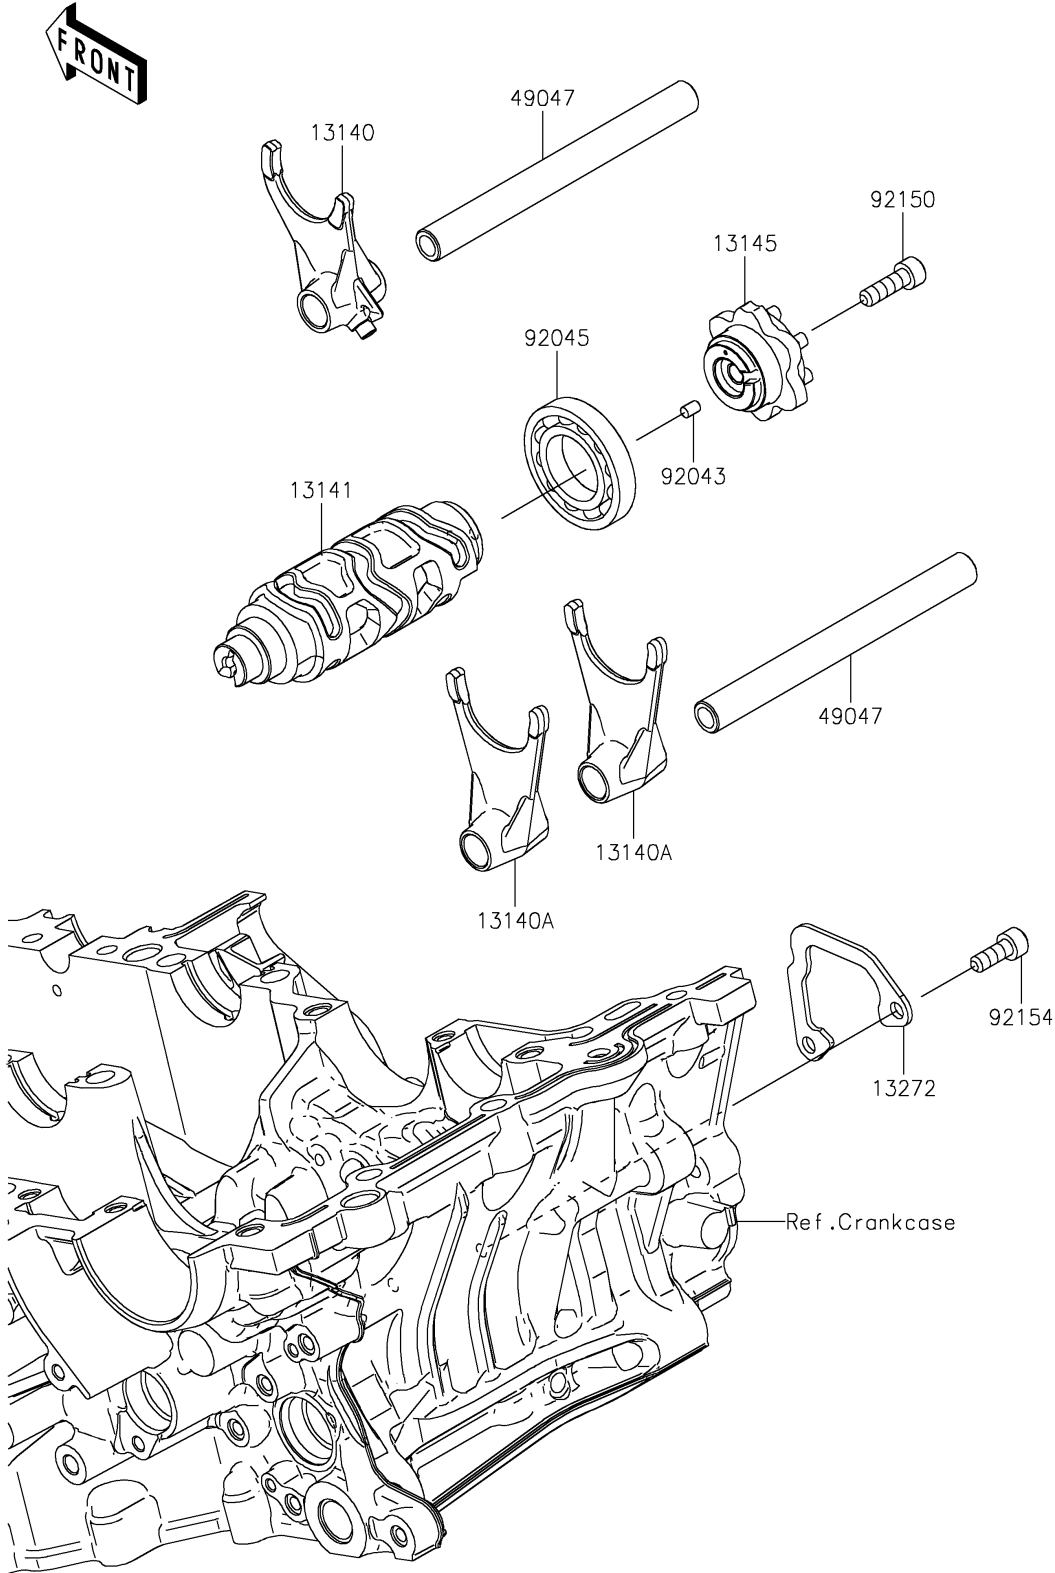

2024 Z7 HYBRID ABS PARTS DIAGRAM

Gear Change Drum/Shift Fork(s)

E1362

2024 Z7 HYBRID ABS PARTS LIST

Gear Change Drum/Shift Fork(s)

ITEM NAME	PART NUMBER	QUANTITY
FORK-SHIFT,IN (Ref # 13140)	13140-0662	1
FORK-SHIFT,OUT (Ref # 13140A)	13140-0663	2
DRUM-CHANGE (Ref # 13141)	13141-0615	1
CAM-CHANGE DRUM (Ref # 13145)	13145-0578	1
PLATE (Ref # 13272)	13272-4020	1
ROD-SHIFT (Ref # 49047)	49047-0634	2
PIN,4X6 (Ref # 92043)	92043-1744	1
BEARING-BALL,16005 (Ref # 92045)	92045-1045	1
BOLT,SOCKET,6X20 (Ref # 92150)	92150-1880	1
BOLT,SOCKET,6X16 (Ref # 92154)	92154-0235	2