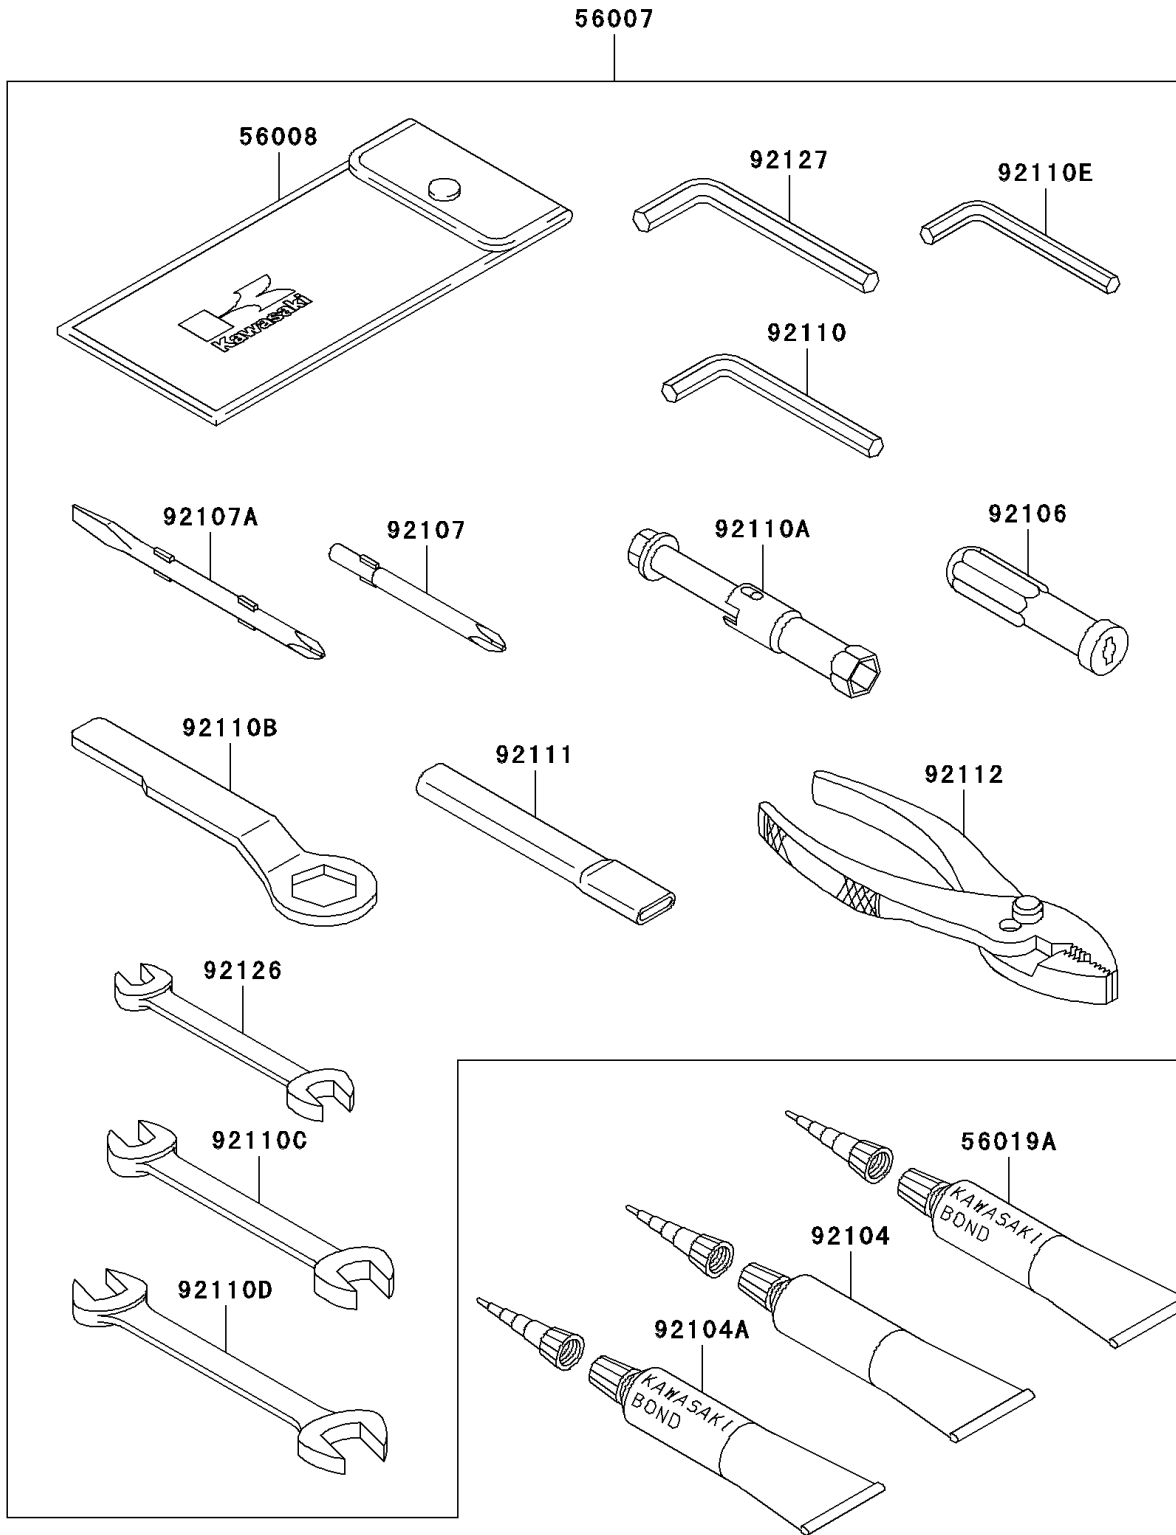

# 2004 Ninja® ZX™-10R PARTS DIAGRAM

Owner's Tools

F2810

## 2004 Ninja® ZX™-10R PARTS LIST

### Owner's Tools

ITEM NAME	PART NUMBER	QUANTITY
TOOL-KIT (Ref # 56007)	56007-0009	1
BAG,TOOL (Ref # 56008)	56008-006	1
THREE BOND TB1211,HT/RS,WHITE (Ref # 56019A)	56019-120	1
GASKET-LIQUID,SUPER-X,NO.8008 (Ref # 92104)	92104-0002	1
GASKET-LIQUID,BLACK TB1215B (Ref # 92104A)	92104-1066	1
GRIP-SCREW DRIVER (Ref # 92106)	92106-1001	1
TOOL-DRIVER,#3PHILLIPS (Ref # 92107)	92107-005	1
TOOL-DRIVER,#2PHILLIPS&SLOT (Ref # 92107A)	92107-1051	1
TOOL-WRENCH,ALLEN,5MM (Ref # 92110)	92110-1015	1
TOOL-WRENCH,BOX,16MM (Ref # 92110A)	92110-1132	1
TOOL-WRENCH,BOX END,27MM (Ref # 92110B)	92110-1147	1
TOOL-WRENCH,OPEN END,10X12 (Ref # 92110C)	92110-1152	1
TOOL-WRENCH,OPEN END,14X17 (Ref # 92110D)	92110-1153	1
TOOL-WRENCH,ALLEN,4MM (Ref # 92110E)	92110-3703	1
TOOL-BAR,BOX END WRENCH (Ref # 92111)	92111-1051	1
TOOL-PLIERS (Ref # 92112)	92112-1001	1
TOOL-WRENCH,OPEN END,8X10 (Ref # 92126)	92126-004	1
TOOL-WRENCH,ALLEN,6MM (Ref # 92127)	92127-003	1