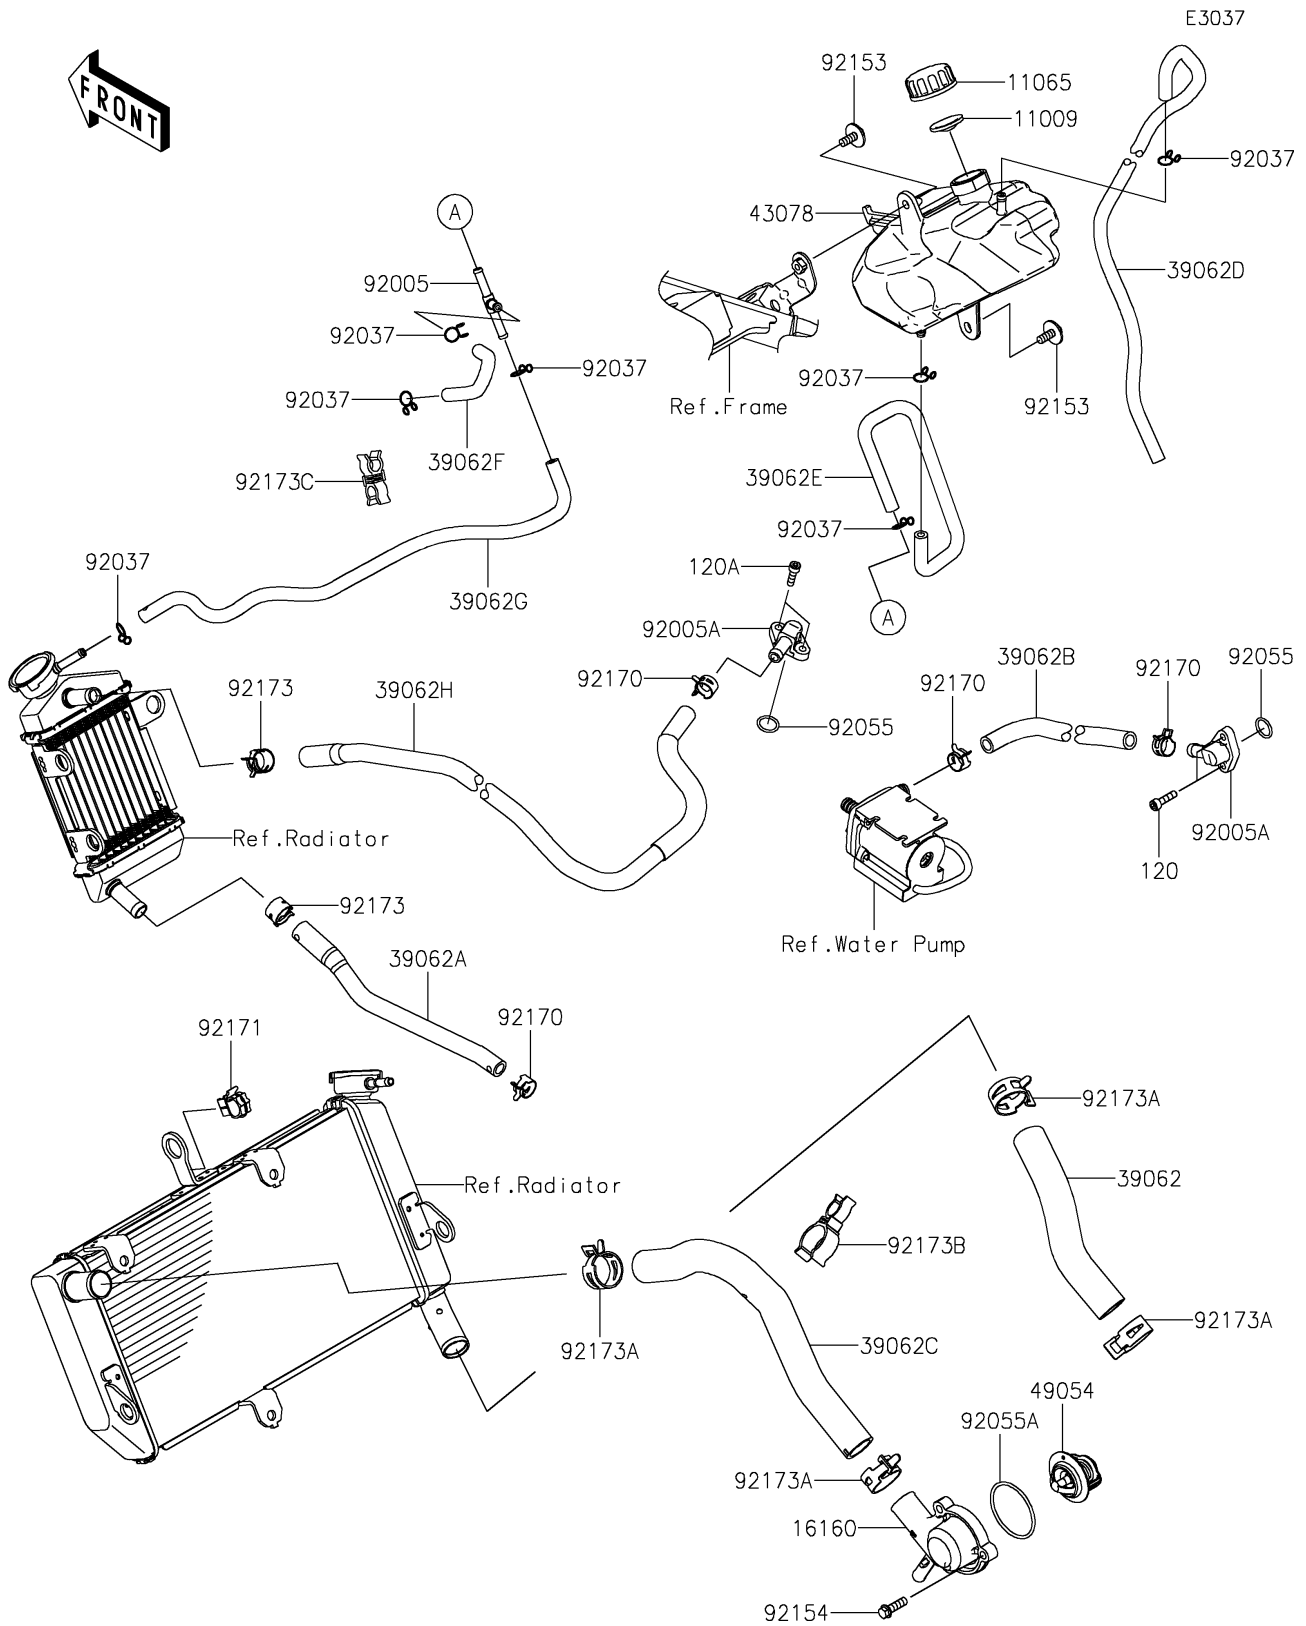

2024 Z7 HYBRID ABS PARTS DIAGRAM

Water Pipe

2024 Z7 HYBRID ABS PARTS LIST

Water Pipe

ITEM NAME	PART NUMBER	QUANTITY
GASKET,RESERVOIR TANK CAP (Ref # 11009)	11009-1145	1
CAP (Ref # 11065)	11065-0969	1
BODY,THERMOSTAT (Ref # 16160)	16160-0834	1
HOSE-COOLING,RAD.-W/P (Ref # 39062)	39062-0945	1
HOSE-COOLING,RAD.-W/P (Ref # 39062A)	39062-0949	1
HOSE-COOLING,W/P-MOTOR (Ref # 39062B)	39062-0950	1
HOSE-COOLING,THERMOSTAT-RAD. (Ref # 39062C)	39062-0951	1
HOSE-COOLING,OVER FLOW (Ref # 39062D)	39062-1944	1
HOSE-COOLING,RESERVOIR-FITTING (Ref # 39062E)	39062-1945	1
HOSE-COOLING,RADIATOR-FITTING (Ref # 39062F)	39062-1946	1
HOSE-COOLING,RADIATOR-FITTING (Ref # 39062G)	39062-1947	1
HOSE-COOLING,MOTOR-RAD. (Ref # 39062H)	39062-1973	1
RESERVOIR (Ref # 43078)	43078-0605	1
THERMOSTAT (Ref # 49054)	49054-0001	1
FITTING,T (Ref # 92005)	92005-0885	1
FITTING (Ref # 92005A)	92005-1439	2
CLAMP,TUBE (Ref # 92037)	92037-147	7
RING-O,13.8X1.9 (Ref # 92055)	92055-0065	2
RING-O,46.7X2.4 (Ref # 92055A)	92055-0992	1
BOLT,FLANGED-SMALL,6X16 (Ref # 92153)	92153-1798	2
BOLT,FLANGED,6X20 (Ref # 92154)	92154-1778	3
CLAMP (Ref # 92170)	92170-1938	4
CLAMP,EDGE CLIP (Ref # 92171)	92171-1722	1
CLAMP (Ref # 92173)	92173-1552	2
CLAMP (Ref # 92173A)	92173-1688	4
CLAMP,CLIP (Ref # 92173B)	92173-2286	1
CLAMP (Ref # 92173C)	92173-2663	1
BOLT-SOCKET,5X20 (Ref # 120)	120CA0520	2
BOLT-SOCKET,5X18 (Ref # 120A)	120CB0518	2