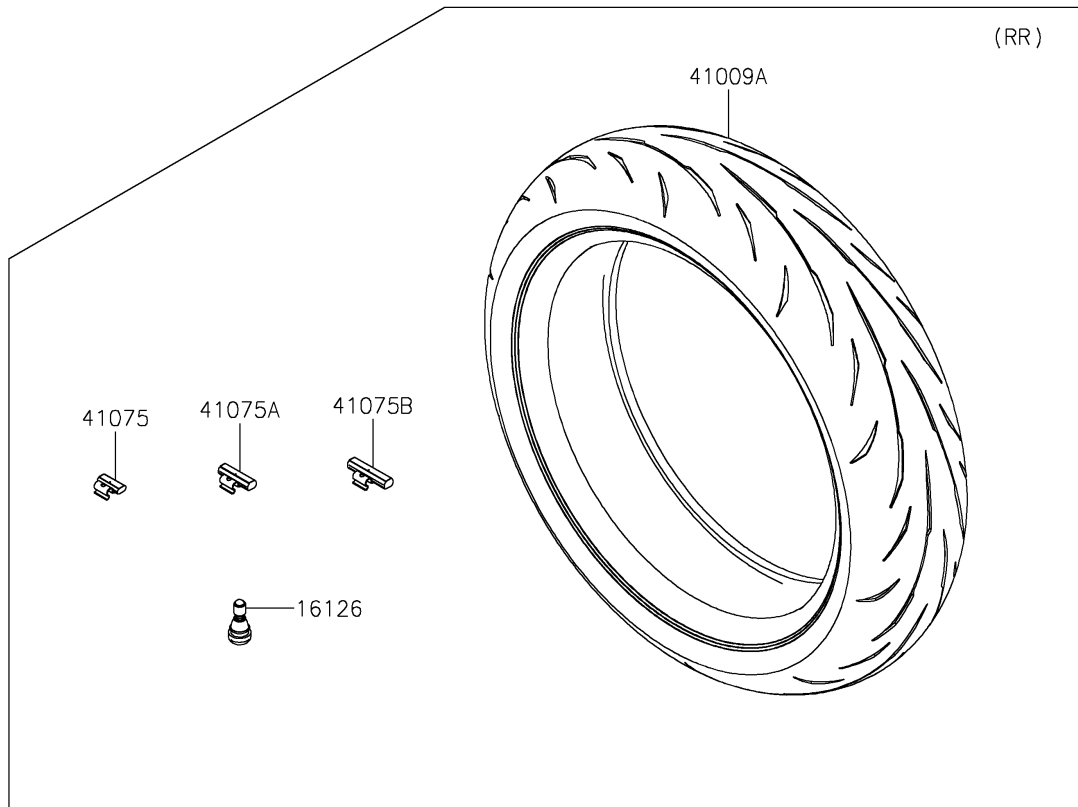

# 2024 Z7 HYBRID ABS PARTS DIAGRAM

Tires

## 2024 Z7 HYBRID ABS PARTS LIST

### Tires

ITEM NAME	PART NUMBER	QUANTITY
VALVE,TIRE (Ref # 16126)	16126-1140	2
TIRE,FR,120/70ZR17 58W,S/M Q5 (Ref # 41009)	41009-0940	1
TIRE,RR,160/60ZR17 69W,S/M Q5 (Ref # 41009A)	41009-0941	1
BALANCER-WHEEL,10G,SILVER (Ref # 41075)	41075-0007	AR
BALANCER-WHEEL,20G,SILVER (Ref # 41075A)	41075-0008	AR
BALANCER-WHEEL,30G,SILVER (Ref # 41075B)	41075-0009	AR