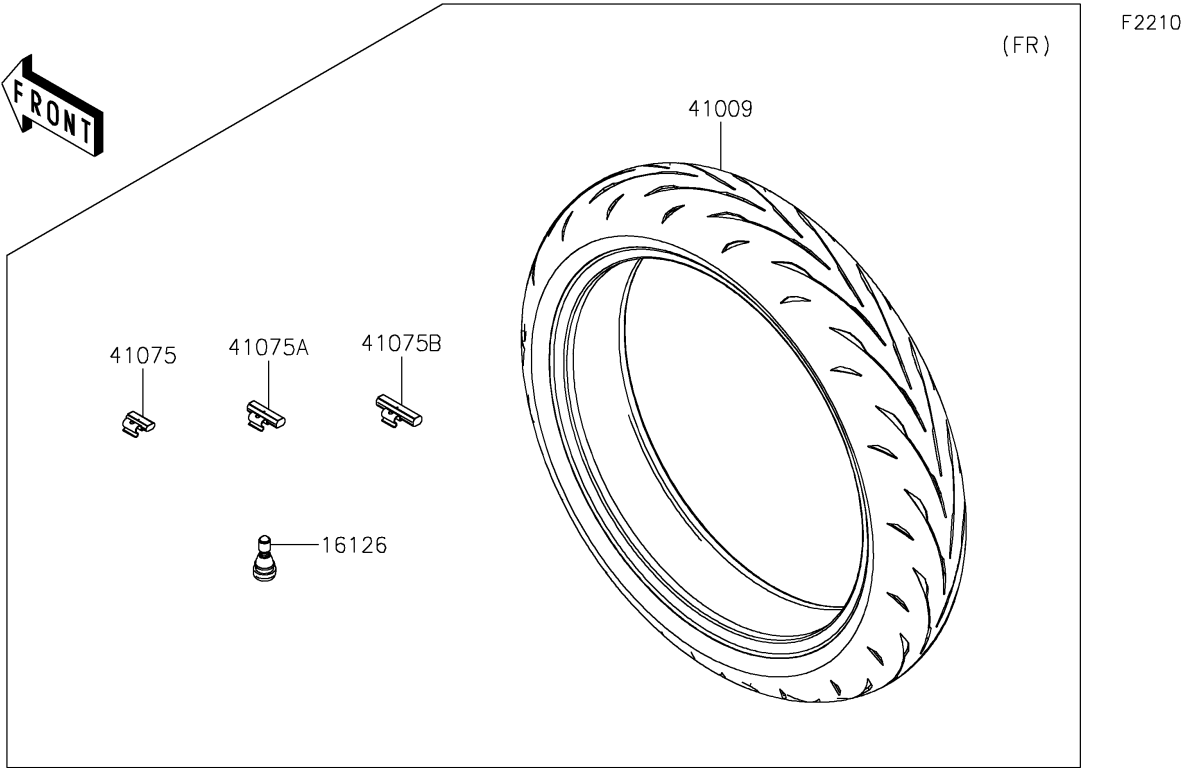

# 2024 Z7 HYBRID ABS PARTS DIAGRAM

Tires

## 2024 Z7 HYBRID ABS PARTS LIST

### Tires

ITEM NAME	PART NUMBER	QUANTITY
VALVE,TIRE (Ref # 16126)	16126-1140	2
TIRE,FR,120/70ZR17 58W,S/M Q5 (Ref # 41009)	41009-0940	1
TIRE,RR,160/60ZR17 69W,S/M Q5 (Ref # 41009A)	41009-0941	1
BALANCER-WHEEL,10G,SILVER (Ref # 41075)	41075-0007	AR
BALANCER-WHEEL,20G,SILVER (Ref # 41075A)	41075-0008	AR
BALANCER-WHEEL,30G,SILVER (Ref # 41075B)	41075-0009	AR