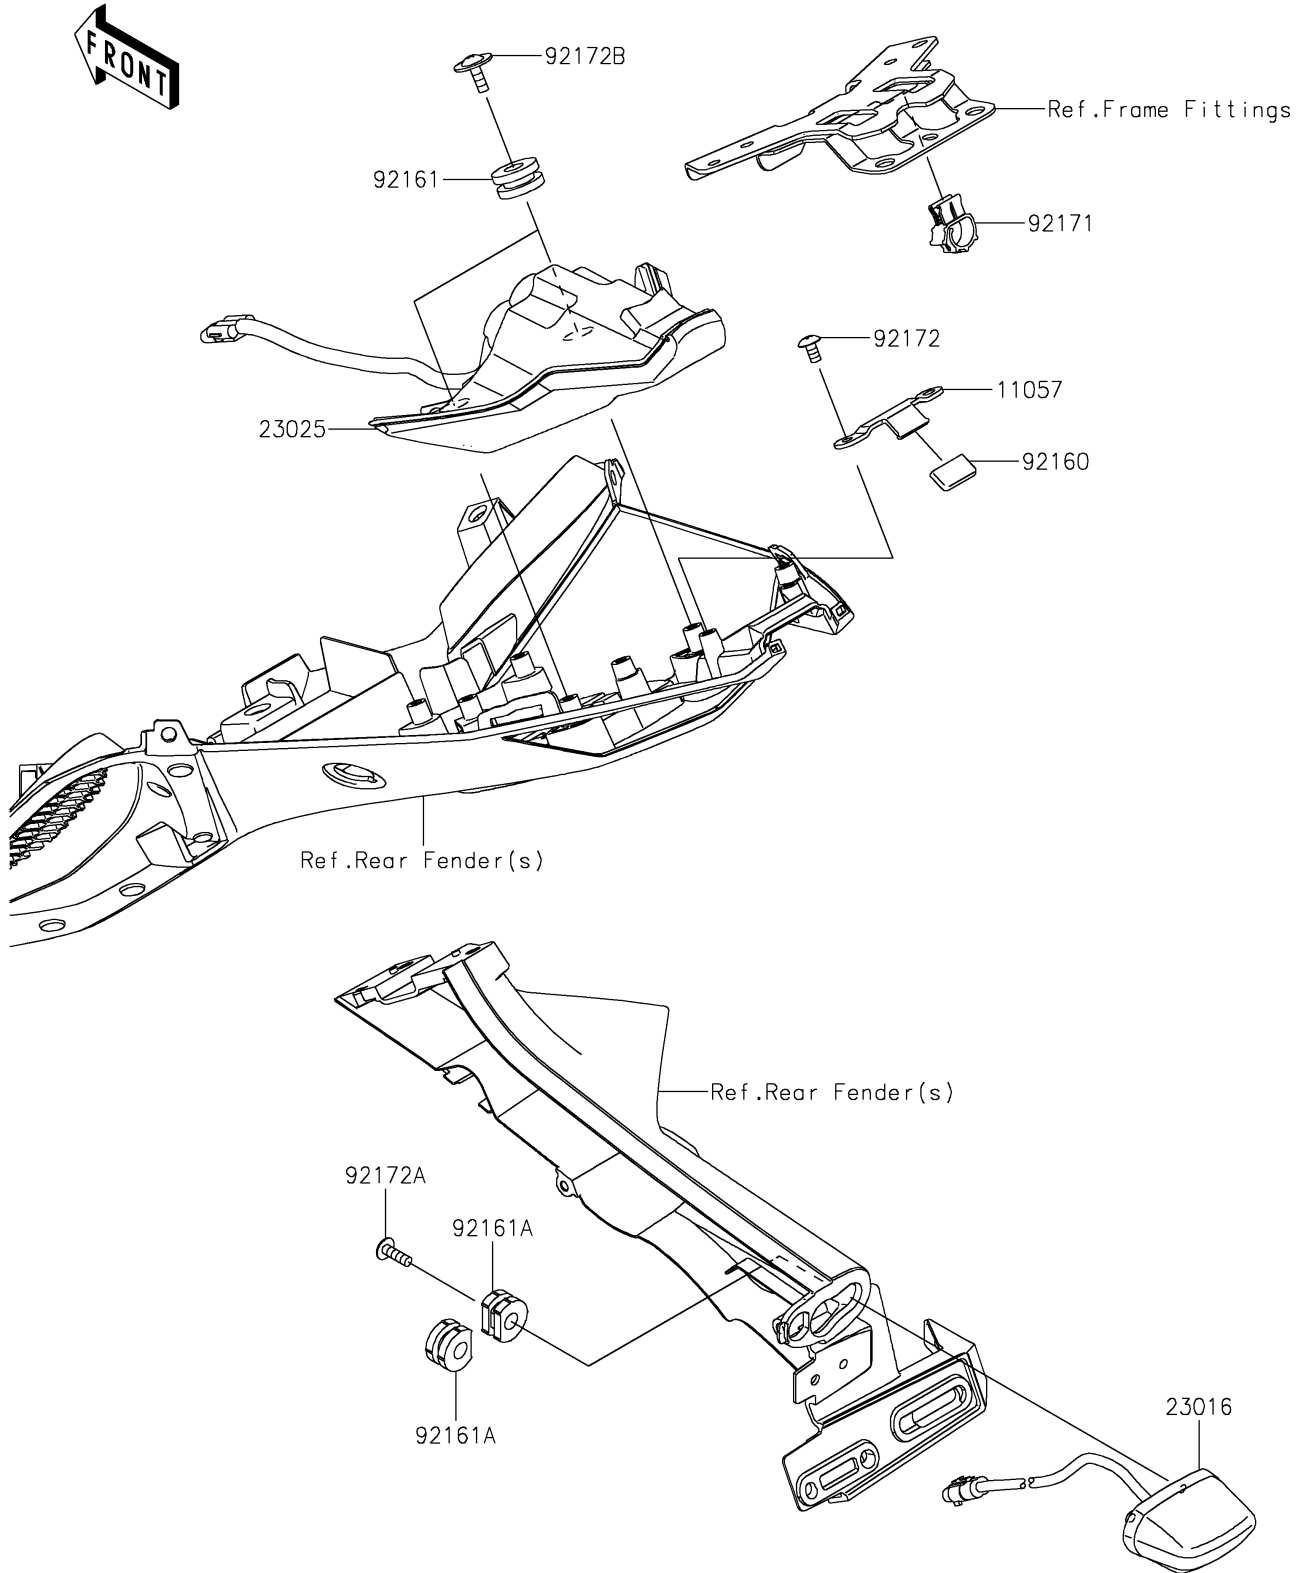

2024 Z7 HYBRID ABS PARTS DIAGRAM

Taillight(s)

F2720

2024 Z7 HYBRID ABS PARTS LIST

Taillight(s)

ITEM NAME	PART NUMBER	QUANTITY
BRACKET (Ref # 11057)	11057-1214	1
LAMP-ASSY,LICENSE,LED (Ref # 23016)	23016-0639	1
LAMP-TAIL,LED (Ref # 23025)	23025-0400	1
DAMPER (Ref # 92160)	92160-1190	1
DAMPER (Ref # 92161)	92161-0163	2
DAMPER (Ref # 92161A)	92161-0776	2
CLAMP,EDGE CLIP (Ref # 92171)	92171-1722	1
SCREW,TAPPING,5X10 (Ref # 92172)	92172-0262	2
SCREW,TAPTITE,5X16 (Ref # 92172A)	92172-0481	2
SCREW,5X16 (Ref # 92172B)	92172-1215	2