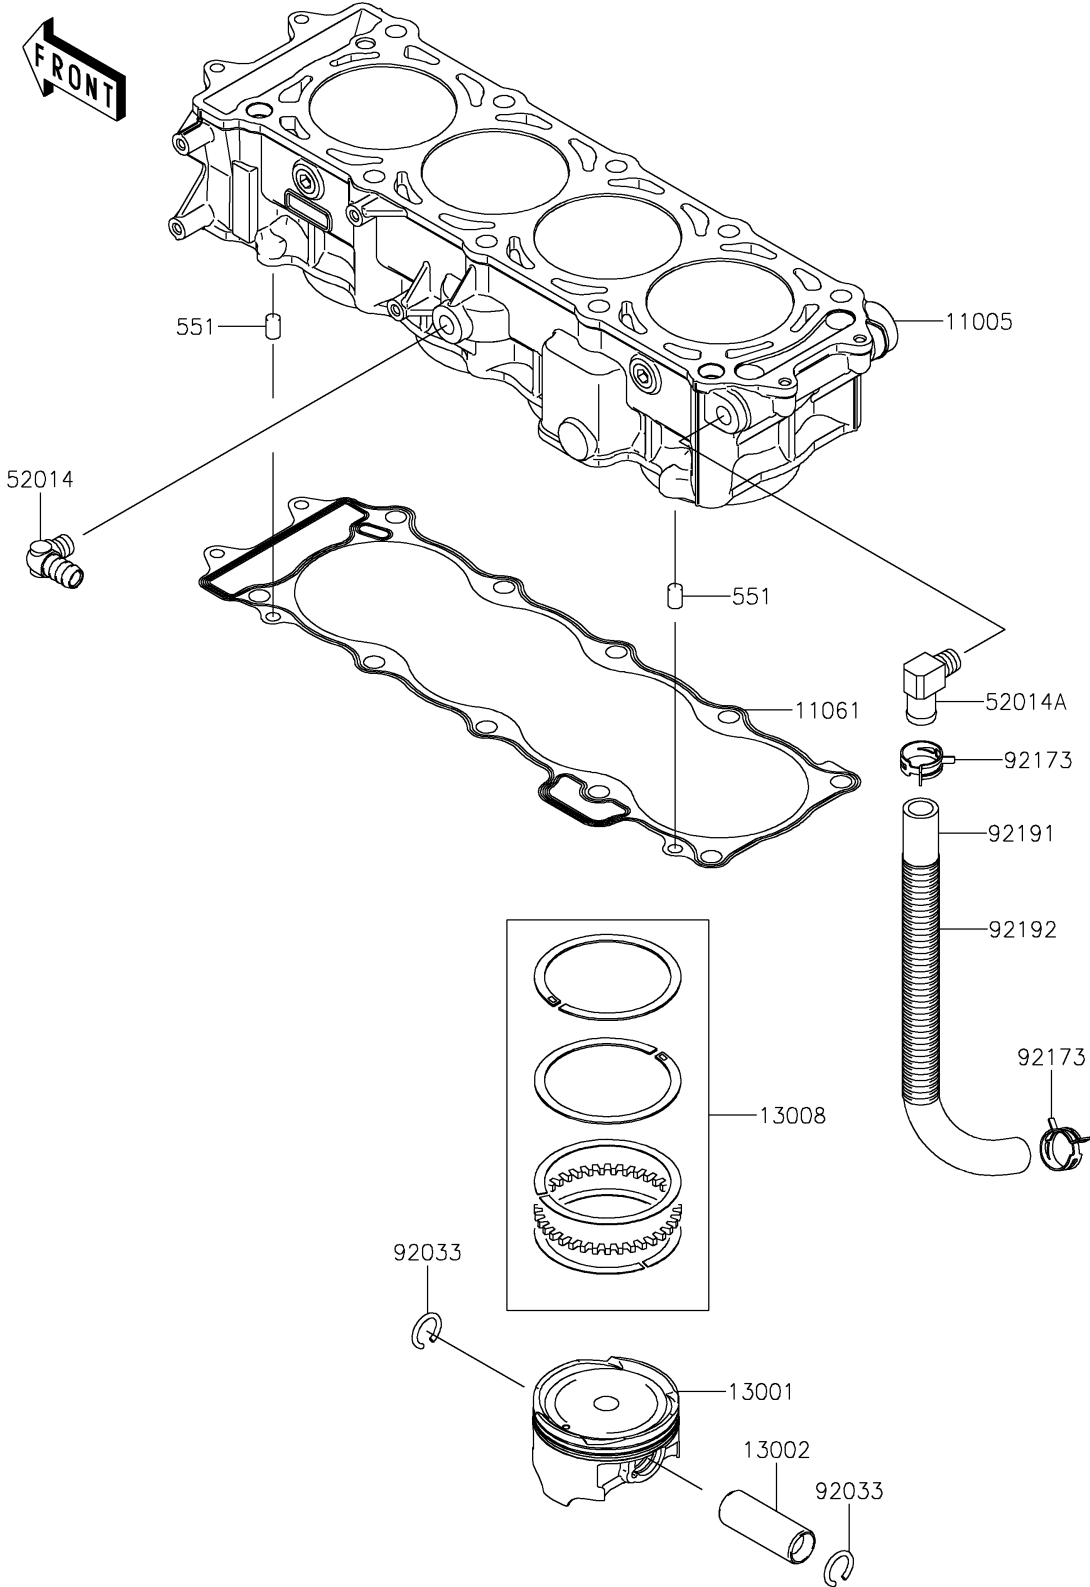

# 2024 JET SKI® SX-R™ 160 PARTS DIAGRAM

Cylinder/Piston(s)

E1120

## 2024 JET SKI® SX-R™ 160 PARTS LIST

Cylinder/Piston(s)

ITEM NAME	PART NUMBER	QUANTITY
CYLINDER-ENGINE (Ref # 11005)	11005-3768	1
GASKET,CYLINDER BASE (Ref # 11061)	11061-3708	1
PISTON-ENGINE (Ref # 13001)	13001-3737	4
PIN-PISTON (Ref # 13002)	13002-3709	4
RING-SET-PISTON (Ref # 13008)	13008-0048	4
ELBOW (Ref # 52014)	52014-3711	1
ELBOW (Ref # 52014A)	52014-3717	1
RING-SNAP (Ref # 92033)	92033-1188	8
CLAMP (Ref # 92173)	92173-1039	2
TUBE,BREATHER (Ref # 92191)	92191-3983	1
TUBE,CORRUGATED,L=265 (Ref # 92192)	92192-1083	1
PIN-DOWEL (Ref # 551)	551R0812	2