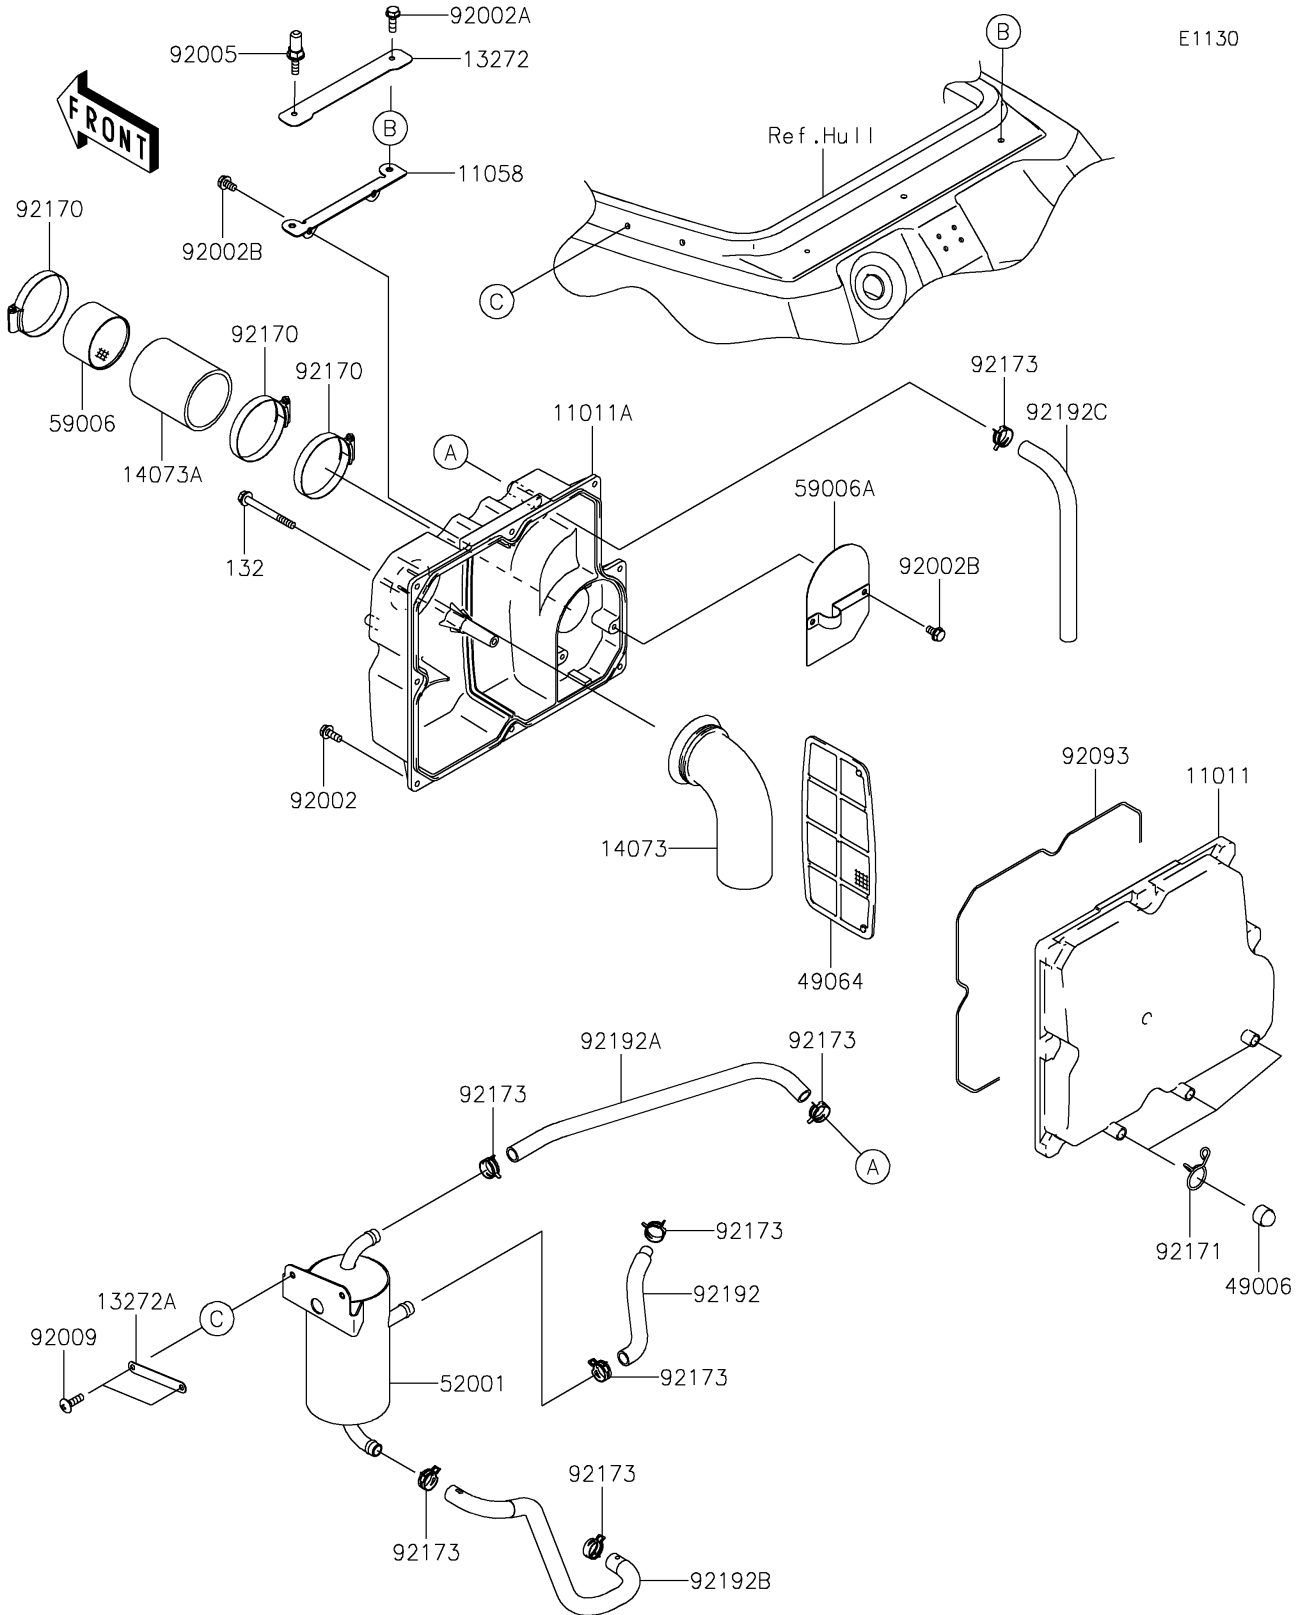

# 2024 JET SKI® SX-R™ 160 PARTS DIAGRAM

## Intake Silencer

### Intake Silencer

ITEM NAME	PART NUMBER	QUANTITY
CASE-AIR FILTER,RR (Ref # 11011)	11011-3704	1
CASE-AIR FILTER,FR (Ref # 11011A)	11011-3706	1
BRACKET (Ref # 11058)	11058-1254	1
PLATE (Ref # 13272)	13272-2418	1
PLATE (Ref # 13272A)	13272-2419	1
DUCT,AIR INLET (Ref # 14073)	14073-3794	1
DUCT,AIR FILTER-THOROTTLE (Ref # 14073A)	14073-3795	1
BOOT,DRAIN (Ref # 49006)	49006-3718	3
FILTER-AIR (Ref # 49064)	49064-3702	1
TANK-OIL (Ref # 52001)	52001-0010	1
ARRESTER-FLAME (Ref # 59006)	59006-0019	1
ARRESTER-FLAME (Ref # 59006A)	59006-3720	1
BOLT,6X16 (Ref # 92002)	92002-3728	8
BOLT,6X20 (Ref # 92002A)	92002-3755	1
BOLT,6X12 (Ref # 92002B)	92002-3763	4
FITTING (Ref # 92005)	92005-0877	1
SCREW,6X20 (Ref # 92009)	92009-3870	2
SEAL (Ref # 92093)	92093-3766	1
CLAMP (Ref # 92170)	92170-3764	3
CLAMP,BOOT (Ref # 92171)	92171-3711	3
CLAMP (Ref # 92173)	92173-1039	7
TUBE,CYLINDER HEAD-OIL TANK (Ref # 92192)	92192-1704	1
TUBE,OIL TANK-AIR CLEANER (Ref # 92192A)	92192-1705	1
TUBE,OIL TANK-OIL PAN (Ref # 92192B)	92192-1776	1
TUBE,BLOWBY (Ref # 92192C)	92192-3725	1
BOLT-FLANGED-SMALL,6X60 (Ref # 132)	132BD0660	1