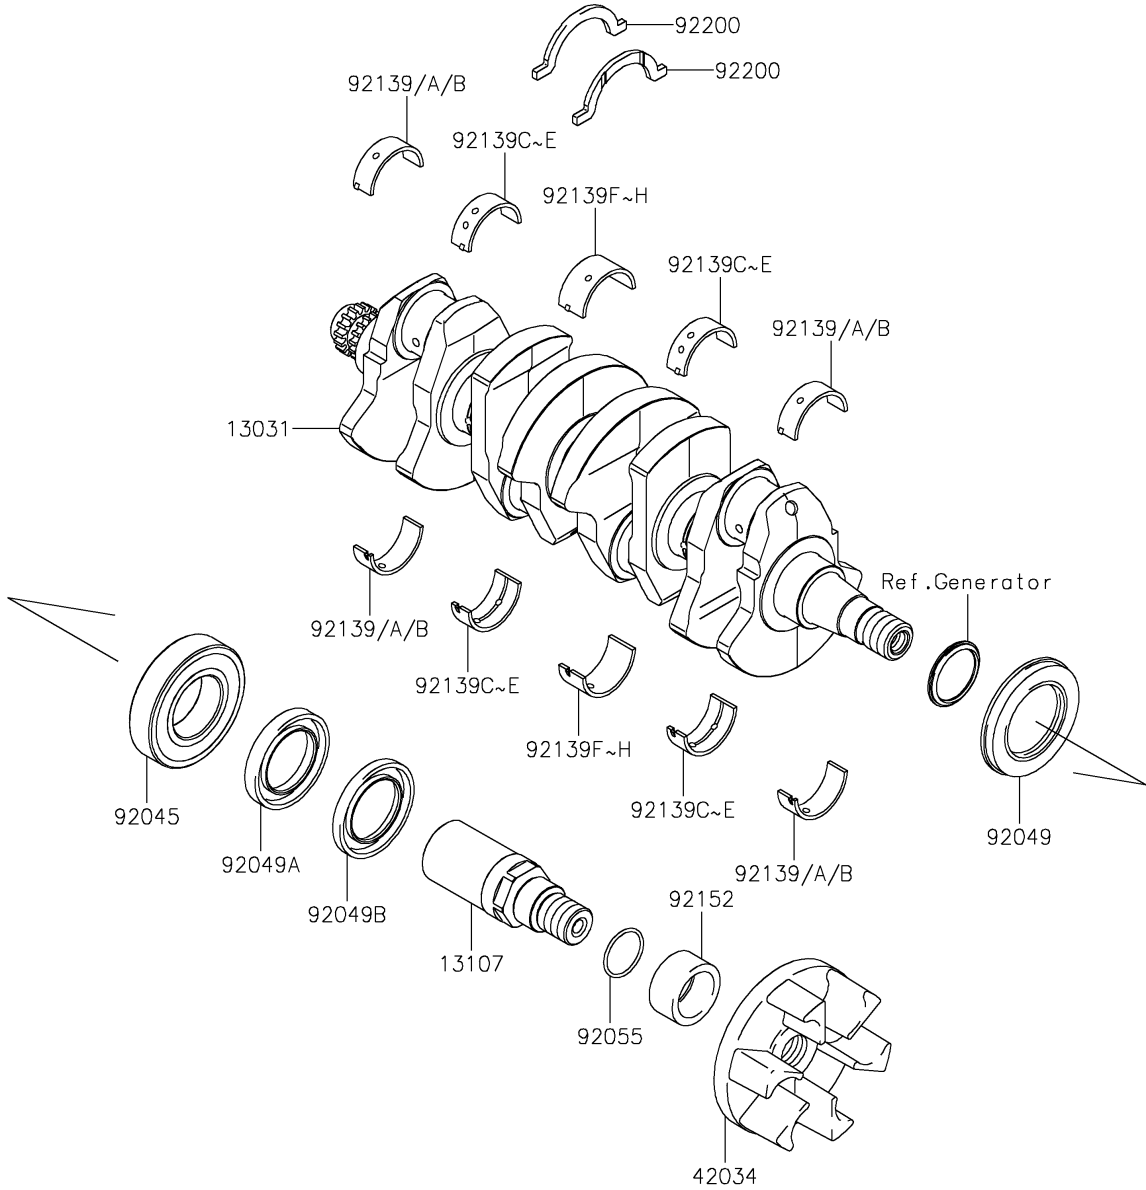

# 2024 JET SKI® SX-R™ 160 PARTS DIAGRAM

Crankshaft

E1321

## 2024 JET SKI® SX-R™ 160 PARTS LIST

### Crankshaft

ITEM NAME	PART NUMBER	QUANTITY
CRANKSHAFT-COMP (Ref # 13031)	13031-0968	1
SHAFT (Ref # 13107)	13107-3785	1
ROD-ASSY-CONNECTING,J (Ref # 13251)	13251-3703-JJ	4
COUPLING (Ref # 42034)	42034-3711	1
NUT,CONNECTING ROD (Ref # 92015)	92015-1559	8
BEARING-BALL,6208ZZ AS2S (Ref # 92045)	92045-3739	1
SEAL-OIL,SD347626LHS (Ref # 92049)	92049-3736	1
SEAL-OIL,FPJ740628.5ZS (Ref # 92049A)	92049-3737	1
SEAL-OIL,S40626NS (Ref # 92049B)	92049-3738	1
RING-O,27.7X2.4 (Ref # 92055)	92055-091	1
BUSH,CRANK,#1&#5,BLU,NA MODEL (Ref # 92139)	92139-0942	4
BUSH,CRANK,#1&#5,BLK,NA MODEL (Ref # 92139A)	92139-0943	AR
BUSH,CRANK,#1&#5,BRN,NA MODEL (Ref # 92139B)	92139-0944	AR
BUSH,CRANK,#2&#4,BLU,NA MODEL (Ref # 92139C)	92139-0945	4
BUSH,CRANK,#2&#4,BLK,NA MODEL (Ref # 92139D)	92139-0946	AR
BUSH,CRANK,#2&#4,BRN,NA MODEL (Ref # 92139E)	92139-0947	AR
BUSH,CRANK,#3,BLU,NA MODEL (Ref # 92139F)	92139-0948	2
BUSH,CRANK,#3,BLK,NA MODEL (Ref # 92139G)	92139-0949	AR
BUSH,CRANK,#3,BRN,NA MODEL (Ref # 92139H)	92139-0950	AR
BUSHING,CONNECTING ROD,BLUE (Ref # 92139I)	92139-3708	8
BUSHING,CONNECTING ROD,BLACK (Ref # 92139J)	92139-3709	AR
BUSHING,CONNECTING ROD,BROWN (Ref # 92139K)	92139-3710	AR
COLLAR,OUTPUT RR,L=19.5 (Ref # 92152)	92152-3733	1
BOLT,CONNECTING ROD,9MM (Ref # 92154)	92154-3720	8
WASHER (Ref # 92200)	92200-3789	2