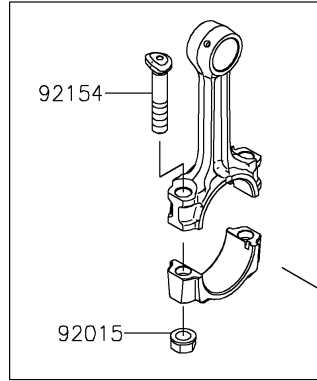

# 2024 JET SKI® SX-R™ 160 PARTS DIAGRAM

Crankshaft

E1321

### Crankshaft

ITEM NAME	PART NUMBER	QUANTITY
CRANKSHAFT-COMP (Ref # 13031)	13031-0968	1
SHAFT (Ref # 13107)	13107-3785	1
ROD-ASSY-CONNECTING,J (Ref # 13251)	13251-3703-JJ	4
COUPLING (Ref # 42034)	42034-3711	1
NUT,CONNECTING ROD (Ref # 92015)	92015-1559	8
BEARING-BALL,6208ZZ AS2S (Ref # 92045)	92045-3739	1
SEAL-OIL,SD347626LHS (Ref # 92049)	92049-3736	1
SEAL-OIL,FPJ740628.5ZS (Ref # 92049A)	92049-3737	1
SEAL-OIL,S40626NS (Ref # 92049B)	92049-3738	1
RING-O,27.7X2.4 (Ref # 92055)	92055-091	1
BUSH,CRANK,#1&#5,BLU,NA MODEL (Ref # 92139)	92139-0942	4
BUSH,CRANK,#1&#5,BLK,NA MODEL (Ref # 92139A)	92139-0943	AR
BUSH,CRANK,#1&#5,BRN,NA MODEL (Ref # 92139B)	92139-0944	AR
BUSH,CRANK,#2&#4,BLU,NA MODEL (Ref # 92139C)	92139-0945	4
BUSH,CRANK,#2&#4,BLK,NA MODEL (Ref # 92139D)	92139-0946	AR
BUSH,CRANK,#2&#4,BRN,NA MODEL (Ref # 92139E)	92139-0947	AR
BUSH,CRANK,#3,BLU,NA MODEL (Ref # 92139F)	92139-0948	2
BUSH,CRANK,#3,BLK,NA MODEL (Ref # 92139G)	92139-0949	AR
BUSH,CRANK,#3,BRN,NA MODEL (Ref # 92139H)	92139-0950	AR
BUSHING,CONNECTING ROD,BLUE (Ref # 92139I)	92139-3708	8
BUSHING,CONNECTING ROD,BLACK (Ref # 92139J)	92139-3709	AR
BUSHING,CONNECTING ROD,BROWN (Ref # 92139K)	92139-3710	AR
COLLAR,OUTPUT RR,L=19.5 (Ref # 92152)	92152-3733	1
BOLT,CONNECTING ROD,9MM (Ref # 92154)	92154-3720	8
WASHER (Ref # 92200)	92200-3789	2