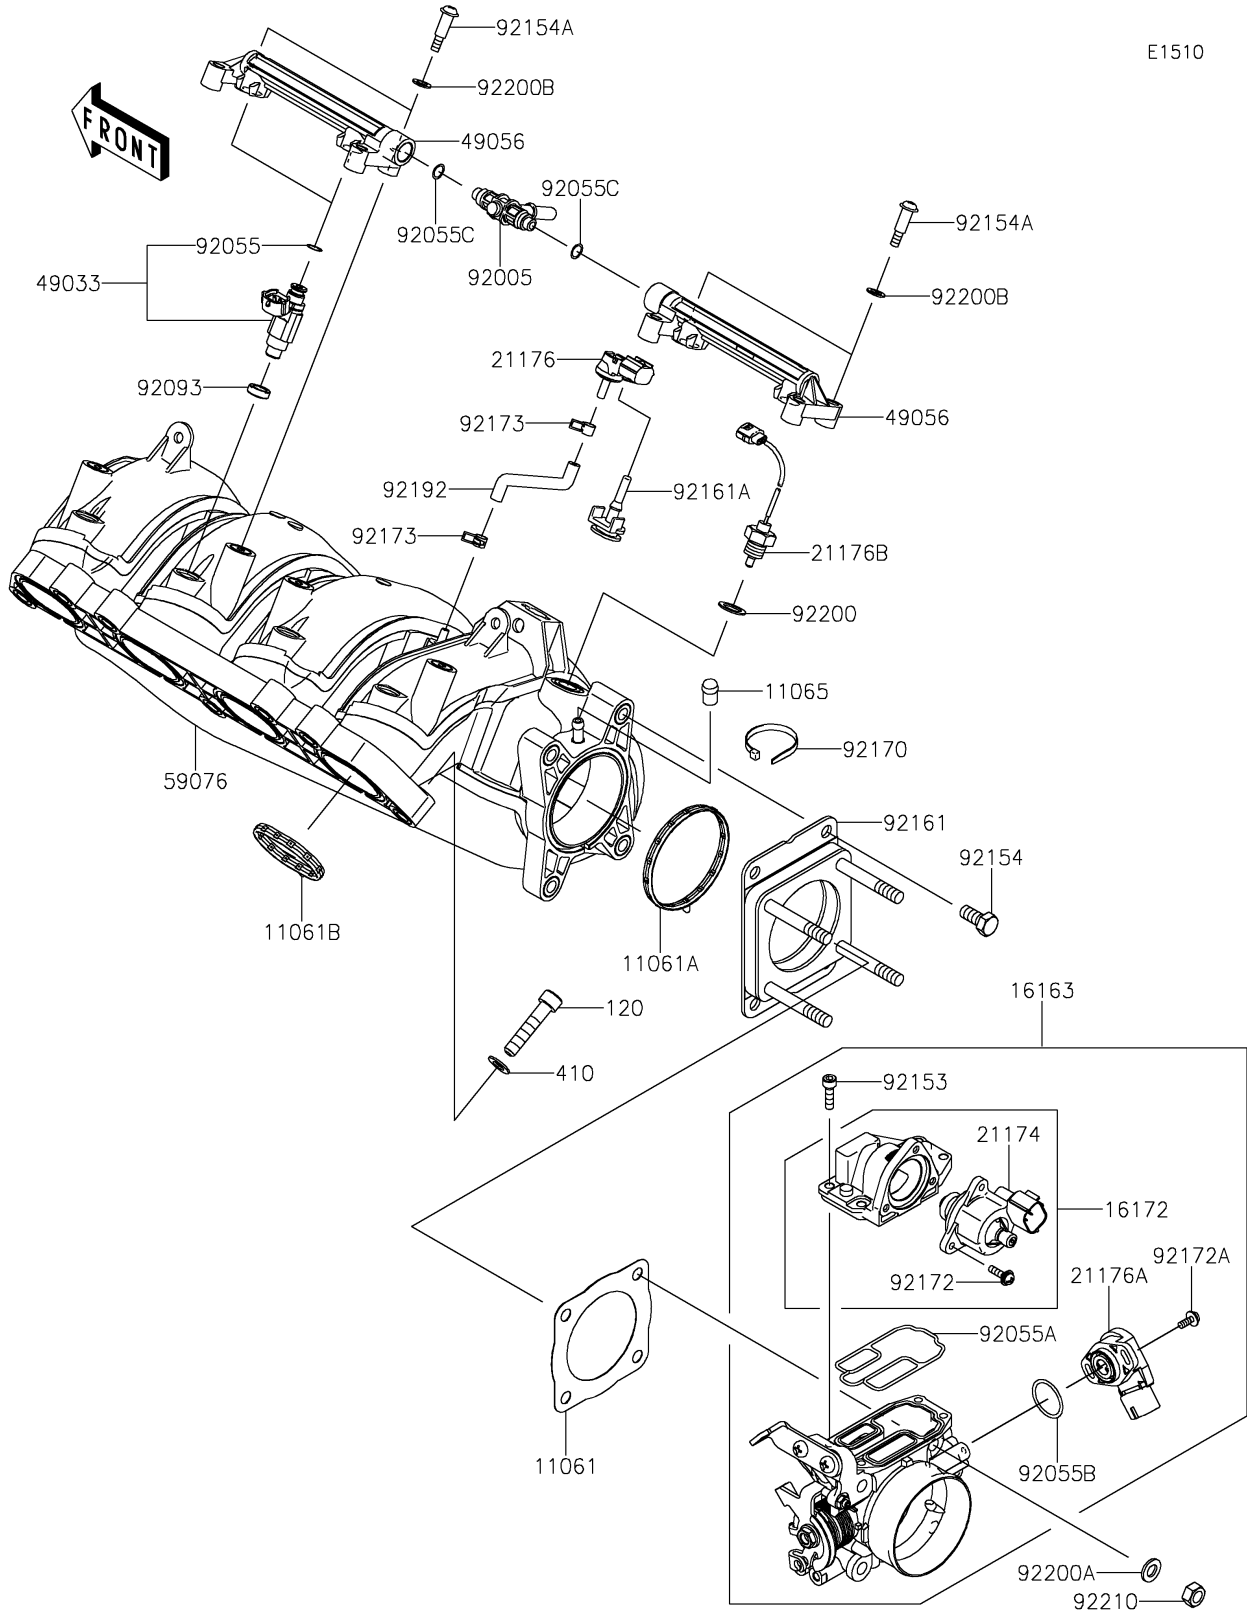

# 2024 JET SKI® SX-R™ 160 PARTS DIAGRAM

## Throttle

E1510

### Throttle

ITEM NAME	PART NUMBER	QUANTITY
GASKET,THROTTLE (Ref # 11061)	11061-0824	1
GASKET,MANIFOLD (Ref # 11061A)	11061-3766	1
GASKET,THROTTLE (Ref # 11061B)	11061-3767	4
CAP (Ref # 11065)	11065-0764	1
THROTTLE-ASSY (Ref # 16163)	16163-0919	1
ACTUATOR (Ref # 16172)	16172-0561	1
MOTOR-ELECTRIC,STM (Ref # 21174)	21174-0555	1
SENSOR,PRESSURE (Ref # 21176)	21176-0906	1
SENSOR,TPS (Ref # 21176A)	21176-3762	1
SENSOR,AIR TEMPERATURE (Ref # 21176B)	21176-3767	1
NOZZLE-INJECTION (Ref # 49033)	49033-3707	4
PIPE-INJECTION,FUEL (Ref # 49056)	49056-3705	2
MANIFOLD-INTAKE (Ref # 59076)	59076-0006	1
FITTING,FUEL PIPE (Ref # 92005)	92005-3766	1
RING-O,INJECTION NOZZLE (Ref # 92055)	92055-1622	4
RING-O (Ref # 92055A)	92055-3773	1
RING-O (Ref # 92055B)	92055-3774	1
RING-O (Ref # 92055C)	92055-3782	2
SEAL (Ref # 92093)	92093-0127	4
BOLT (Ref # 92153)	92153-3723	4
BOLT (Ref # 92154)	92154-1389	4
BOLT (Ref # 92154A)	92154-3713	4
DAMPER (Ref # 92161)	92161-1942	1
DAMPER (Ref # 92161A)	92161-3796	1
CLAMP (Ref # 92170)	92170-3749	1
SCREW (Ref # 92172)	92172-3710	3
SCREW (Ref # 92172A)	92172-3711	2
CLAMP (Ref # 92173)	92173-3702	2
TUBE (Ref # 92192)	92192-1361	1

### Throttle

ITEM NAME	PART NUMBER	QUANTITY
WASHER,12X18X1 (Ref # 92200)	92200-0712	1
WASHER (Ref # 92200A)	92200-3806	4
WASHER (Ref # 92200B)	92200-3807	4
NUT (Ref # 92210)	92210-0897	4
BOLT-SOCKET,8X40 (Ref # 120)	120CC0840	7
WASHER-PLAIN-SMALL,8MM (Ref # 410)	410S0800	7