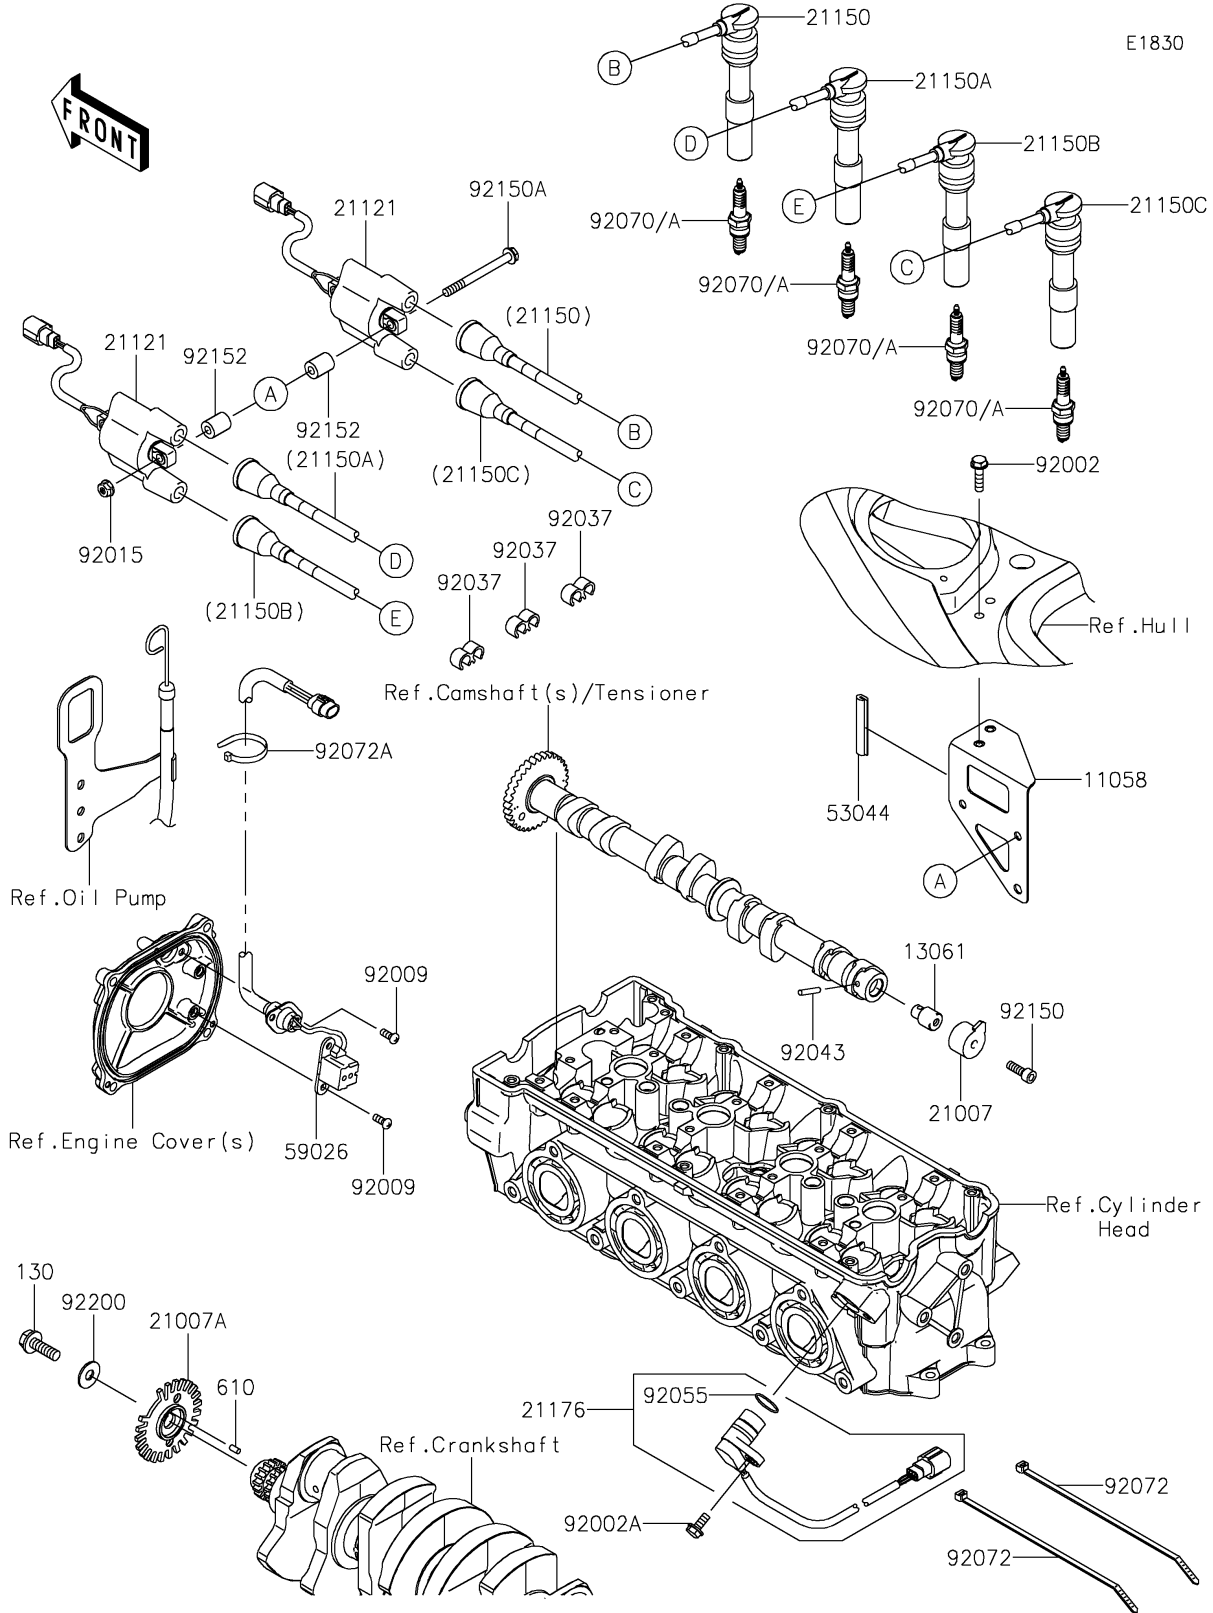

2024 JET SKI® SX-R™ 160 PARTS DIAGRAM

Ignition System

E1830

2024 JET SKI® SX-R™ 160 PARTS LIST

Ignition System

ITEM NAME	PART NUMBER	QUANTITY
BRACKET,IGNITION COIL (Ref # 11058)	11058-1255	1
BOSS,CAM SENSOR (Ref # 13061)	13061-1687	1
ROTOR,EX CAM (Ref # 21007)	21007-3742	1
ROTOR,PULSING (Ref # 21007A)	21007-3744	1
COIL-IGNITION (Ref # 21121)	21121-0744	2
CORD-ASSY,#1,L=340 (Ref # 21150)	21150-0006	1
CORD-ASSY,#2,L=450 (Ref # 21150A)	21150-0007	1
CORD-ASSY,#3,L=540 (Ref # 21150B)	21150-0008	1
CORD-ASSY,#4,L=600 (Ref # 21150C)	21150-0009	1
SENSOR,CAM ANGLE (Ref # 21176)	21176-1077	1
TRIM (Ref # 53044)	53044-0621	1
COIL-PULSING (Ref # 59026)	59026-3702	1
BOLT,6X25 (Ref # 92002)	92002-3714	2
BOLT,6X16 (Ref # 92002A)	92002-3728	1
SCREW,5X12 (Ref # 92009)	92009-1296	4
NUT,6MM (Ref # 92015)	92015-3767	2
CLAMP,CORD (Ref # 92037)	92037-1603	3
PIN (Ref # 92043)	92043-1575	1
RING-O (Ref # 92055)	92055-1639	1
PLUG-SPARK,CR9EKB(NGK) (Ref # 92070)	92070-0050	4
PLUG-SPARK,CR8EKB(NGK) (Ref # 92070A)	92070-0708	4
BAND,L=188.85 (Ref # 92072)	92072-0105	2
BAND,L=152 (Ref # 92072A)	92072-3874	1
BOLT,6X18 (Ref # 92150)	92150-1645	1
BOLT,6X70 (Ref # 92150A)	92150-3753	2
COLLAR (Ref # 92152)	92152-3738	4
WASHER,8.0X22.0X1.5 (Ref # 92200)	92200-0174	1
BOLT-FLANGED,8X25 (Ref # 130)	130CD0825	1
ROLLER,4X8 (Ref # 610)	610A0408	1