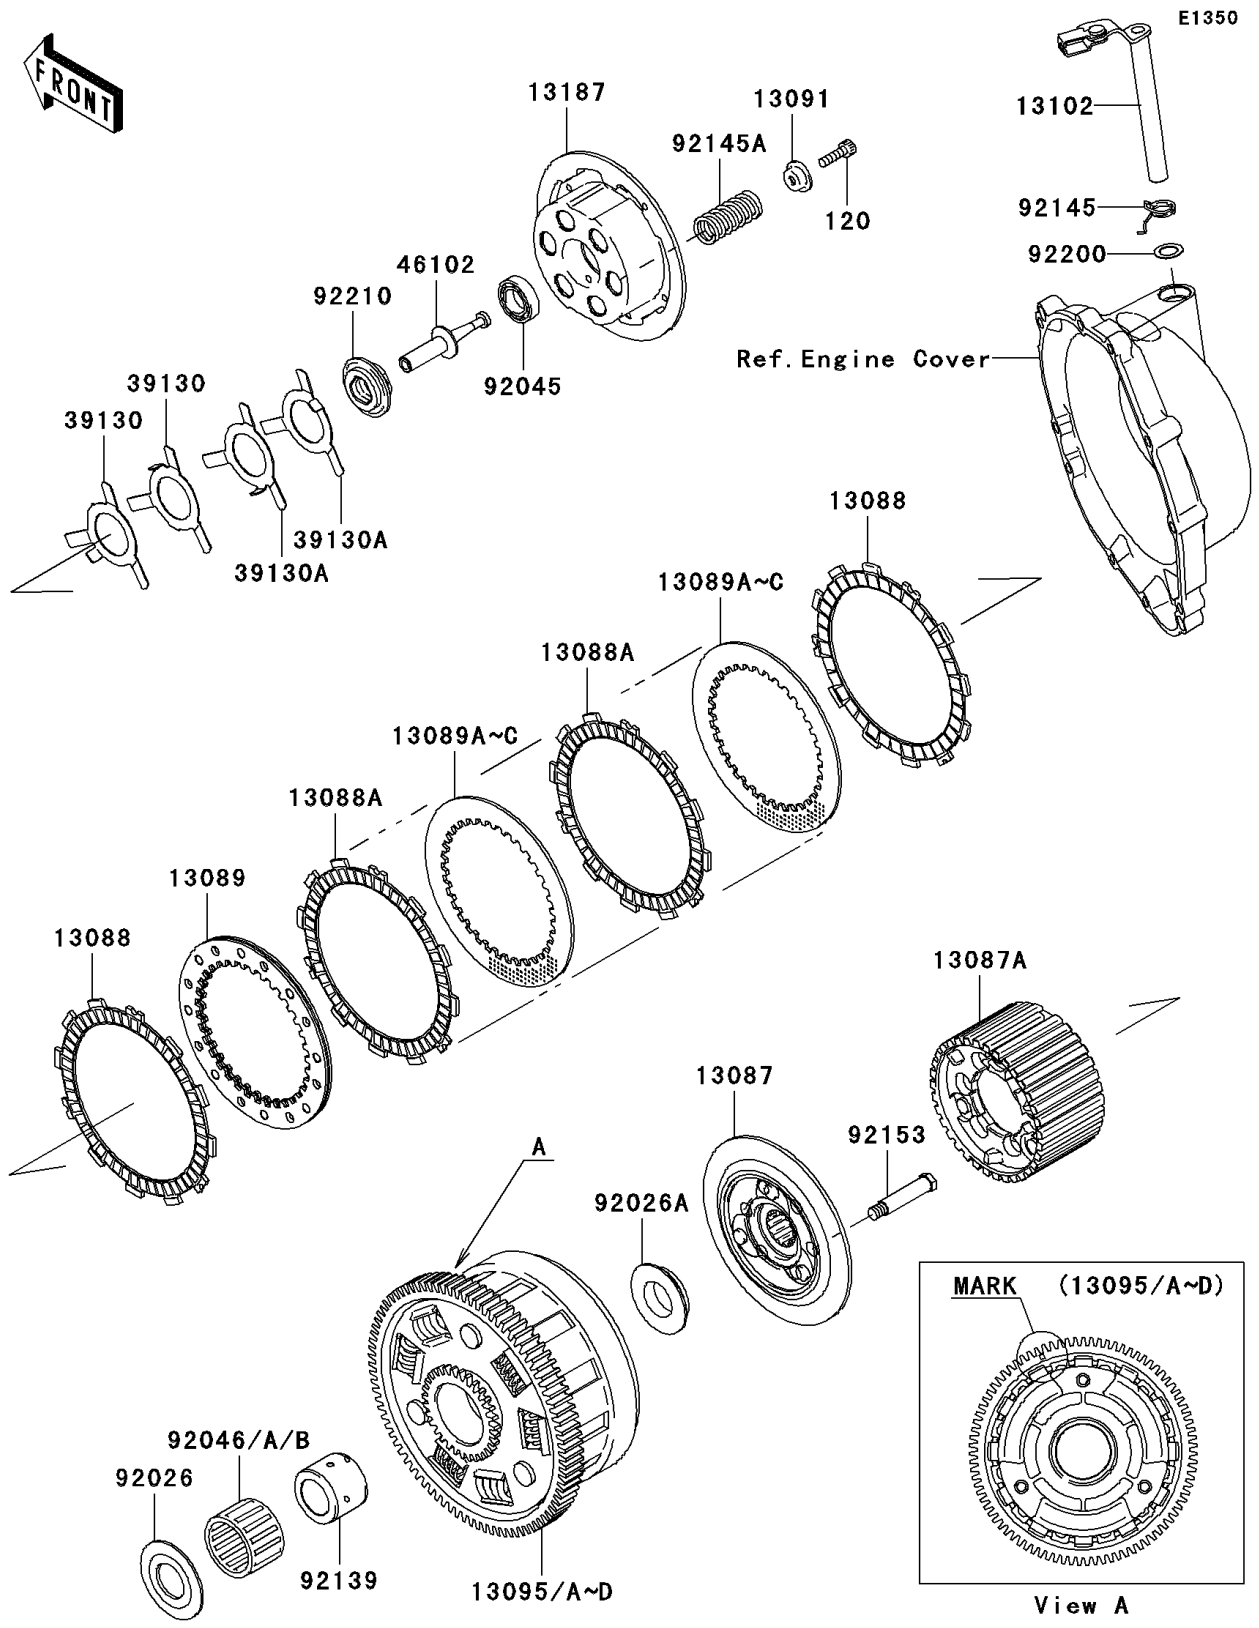

2005 Ninja® ZX™-10R PARTS DIAGRAM

Clutch

2005 Ninja® ZX™-10R PARTS LIST

Clutch

ITEM NAME	PART NUMBER	QUANTITY
BOLT-SOCKET (Ref # 120)	120W0620	6
HUB-CLUTCH (Ref # 13087)	13087-0010	1
HUB-CLUTCH (Ref # 13087A)	13087-0011	1
PLATE-FRICTION (Ref # 13088)	13088-0003	2
PLATE-FRICTION (Ref # 13088A)	13088-0013	8
PLATE-CLUTCH (Ref # 13089)	13089-0003	1
PLATE-CLUTCH,T=2.3 (Ref # 13089A)	13089-1084	AR
PLATE-CLUTCH (Ref # 13089B)	13089-1093	AR
PLATE-CLUTCH,T=2.6 (Ref # 13089C)	13089-1115	8
HOLDER,CLUTCH SPRING (Ref # 13091)	13091-1041	6
HOUSING-COMP-CLUTCH,"A" MARK (Ref # 13095)	13095-0031	AR
HOUSING-COMP-CLUTCH,"B" MARK (Ref # 13095A)	13095-0032	AR
HOUSING-COMP-CLUTCH,NO MARK (Ref # 13095B)	13095-0033	AR
HOUSING-COMP-CLUTCH,"C" MARK (Ref # 13095C)	13095-0034	AR
HOUSING-COMP-CLUTCH,"D" MARK (Ref # 13095D)	13095-0035	AR
RELEASE-COMP-CLUTCH (Ref # 13102)	13102-0012	1
PLATE-CLUTCH OPERATING (Ref # 13187)	13187-0006	1
SPRING-LEAF (Ref # 39130)	39130-1078	2
SPRING-LEAF (Ref # 39130A)	39130-1079	2
ROD (Ref # 46102)	46102-0047	1
SPACER (Ref # 92026)	92026-0029	1
SPACER (Ref # 92026A)	92026-0037	1
BEARING-BALL,6903/2A (Ref # 92045)	92045-1053	1
BEARING-NEEDLE,CLUTCH,"1" (Ref # 92046)	92046-0010	AR
BEARING-NEEDLE,CLUTCH,"2" (Ref # 92046A)	92046-0011	1
BEARING-NEEDLE,K38X43X28.8X (Ref # 92046B)	92046-1263	AR
BUSHING,25X38X29.05 (Ref # 92139)	92139-0067	1
SPRING (Ref # 92145)	92145-0194	1
SPRING,CLUTCH (Ref # 92145A)	92145-0220	6

2005 Ninja® ZX™ -10R PARTS LIST

Clutch

ITEM NAME	PART NUMBER	QUANTITY
BOLT (Ref # 92153)	92153-0553	6
WASHER,12X18.5X0.5 (Ref # 92200)	92200-1487	1
NUT (Ref # 92210)	92210-0152	1