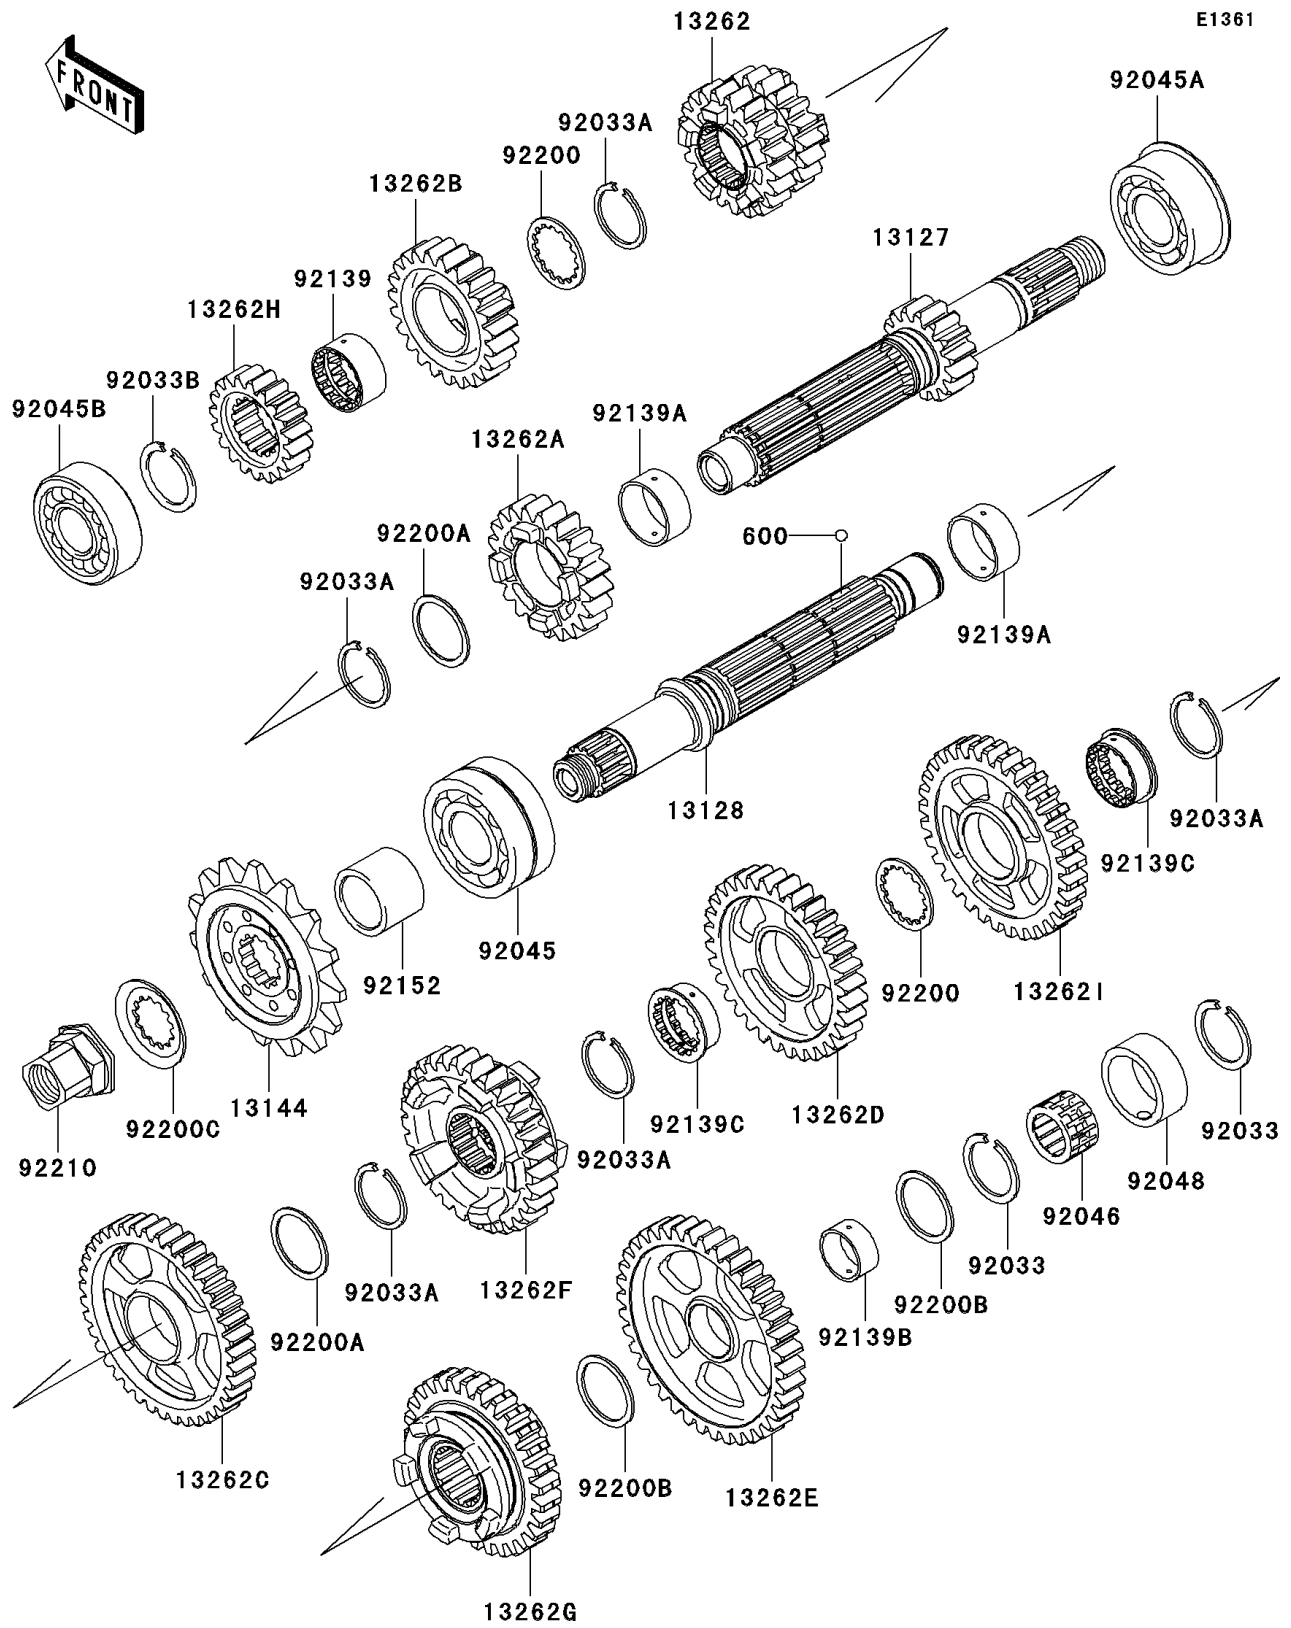

# 2005 Ninja® ZX™-10R PARTS DIAGRAM

Transmission

## 2005 Ninja® ZX™-10R PARTS LIST

### Transmission

ITEM NAME	PART NUMBER	QUANTITY
BALL-STEEL,5/32" (Ref # 600)	600A0500	3
SHAFT-TRANSMISSION INPUT,15T (Ref # 13127)	13127-0027	1
SHAFT-TRANSMISSION OUTPUT,13T (Ref # 13128)	13128-0019	1
SPROCKET-OUTPUT,17T,#525 (Ref # 13144)	13144-0004	1
GEAR,INPUT 3RD&4TH,19T&21T (Ref # 13262)	13262-0134	1
GEAR,INPUT 5TH,21T (Ref # 13262A)	13262-0135	1
GEAR,INPUT 6TH,23T (Ref # 13262B)	13262-0136	1
GEAR,OUTPUT 2ND,39T (Ref # 13262C)	13262-0152	1
GEAR,OUTPUT 4TH,32T (Ref # 13262D)	13262-0166	1
GEAR,OUTPUT LOW,38T (Ref # 13262E)	13262-0170	1
GEAR,OUTPUT 6TH,30T (Ref # 13262F)	13262-0171	1
GEAR,OUTPUT 5TH,29T (Ref # 13262G)	13262-0183	1
GEAR,INPUT 2ND,19T (Ref # 13262H)	13262-0185	1
GEAR,OUTPUT 3RD,33T (Ref # 13262I)	13262-0218	1
RING-SNAP,20X25.5X1.2 (Ref # 92033)	92033-025	2
RING-SNAP,25.9X30.6X1.2 (Ref # 92033A)	92033-1037	5
RING-SNAP,T=1.5 (Ref # 92033B)	92033-1249	1
BEARING-BALL,DAC2557NSSH (Ref # 92045)	92045-0003	1
BEARING-BALL,5205N6RSH2CS6 (Ref # 92045A)	92045-0014	1
BEARING-BALL,DG2152SH2C3 (Ref # 92045B)	92045-0015	1
BEARING-NEEDLE (Ref # 92046)	92046-1291	1
RACE,30X38X15 (Ref # 92048)	92048-1053	1
BUSHING,GEAR,6TH IN (Ref # 92139)	92139-0036	1
BUSHING,GEAR,5TH IN&2ND OUT (Ref # 92139A)	92139-0037	2
BUSHING,GEAR,LOW OUT (Ref # 92139B)	92139-0038	1
BUSHING,GEAR,3RD&4TH OUT (Ref # 92139C)	92139-0066	2
COLLAR (Ref # 92152)	92152-0153	1
WASHER,28.3X34.0X1.6 (Ref # 92200)	92200-0050	2
WASHER,28.1X34.0X1.2 (Ref # 92200A)	92200-0051	2

### Transmission

ITEM NAME	PART NUMBER	QUANTITY
WASHER (Ref # 92200B)	92200-0138	2
WASHER (Ref # 92200C)	92200-1065	1
NUT,SPROCKET (Ref # 92210)	92210-1098	1