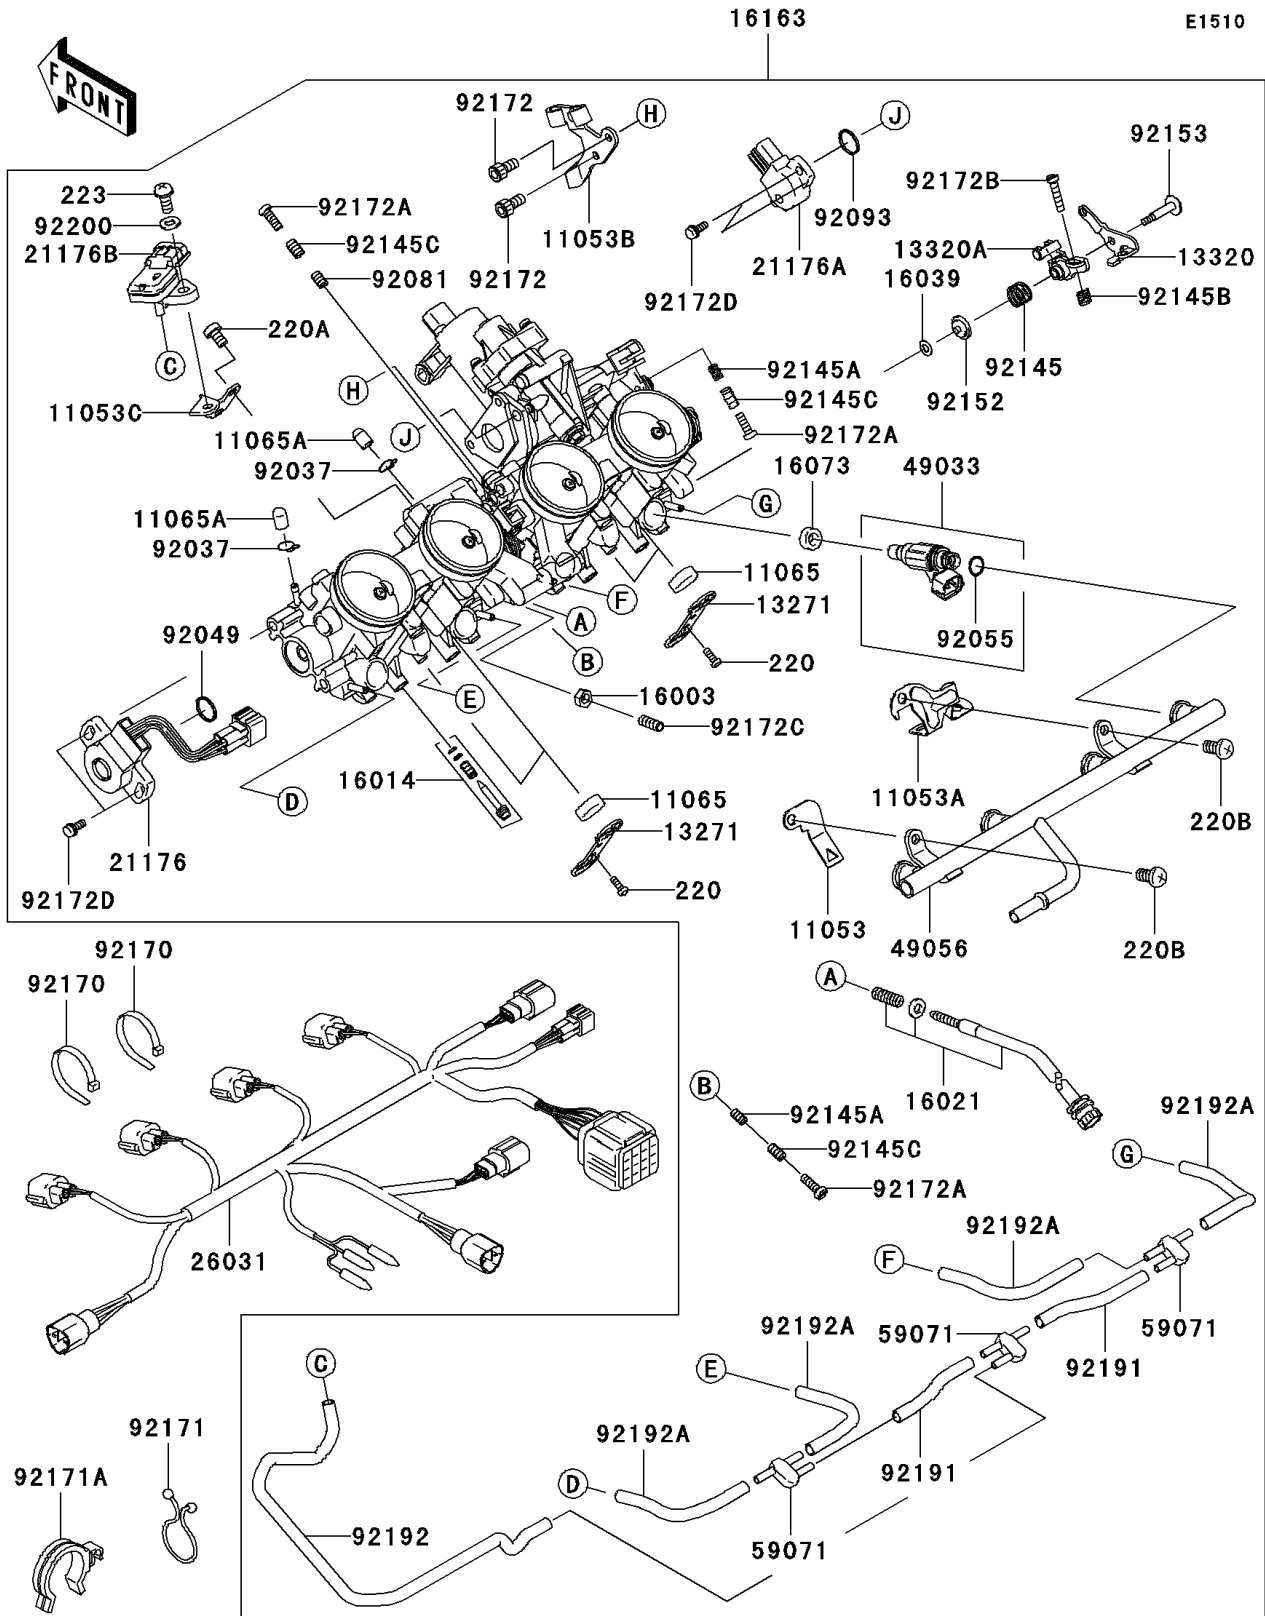

2005 Ninja® ZX™-10R PARTS DIAGRAM

Throttle

2005 Ninja® ZX™-10R PARTS LIST

Throttle

ITEM NAME	PART NUMBER	QUANTITY
BRACKET (Ref # 11053)	11053-0761	1
BRACKET (Ref # 11053A)	11053-0762	1
BRACKET (Ref # 11053B)	11053-0966	1
BRACKET (Ref # 11053C)	11053-0967	1
CAP (Ref # 11065)	11065-0071	4
CAP (Ref # 11065A)	11065-0072	4
PLATE (Ref # 13271)	13271-0343	2
LEVER-ASSY (Ref # 13320)	13320-0007	1
LEVER-ASSY (Ref # 13320A)	13320-0008	1
NUT,5MM (Ref # 16003)	16003-013	1
SCREW-PILOT AIR (Ref # 16014)	16014-0005	4
SCREW-THROTTLE STOP (Ref # 16021)	16021-0007	1
WASHER,PLAIN (Ref # 16039)	16039-038	1
INSULATOR,INJECTER (Ref # 16073)	16073-1123	4
THROTTLE-ASSY (Ref # 16163)	16163-0039	1
SENSOR,TPS (Ref # 21176)	21176-0022	1
SENSOR,TPS (Ref # 21176A)	21176-1092	1
SENSOR (Ref # 21176B)	21176-1118	1
HARNESS (Ref # 26031)	26031-0195	1
NOZZLE-INJECTION (Ref # 49033)	49033-0003	4
PIPE-INJECTION (Ref # 49056)	49056-0005	1
JOINT (Ref # 59071)	59071-0022	3
CLAMP,TUBE (Ref # 92037)	92037-1124	4
SEAL (Ref # 92049)	92049-0079	1
RING-O,INJECTION NOZZLE (Ref # 92055)	92055-1622	4
SPRING,THROTTLE ADJUST SCREW (Ref # 92081)	92081-2008	1
SEAL (Ref # 92093)	92093-0064	1
SPRING (Ref # 92145)	92145-0209	1
SPRING (Ref # 92145A)	92145-0210	2