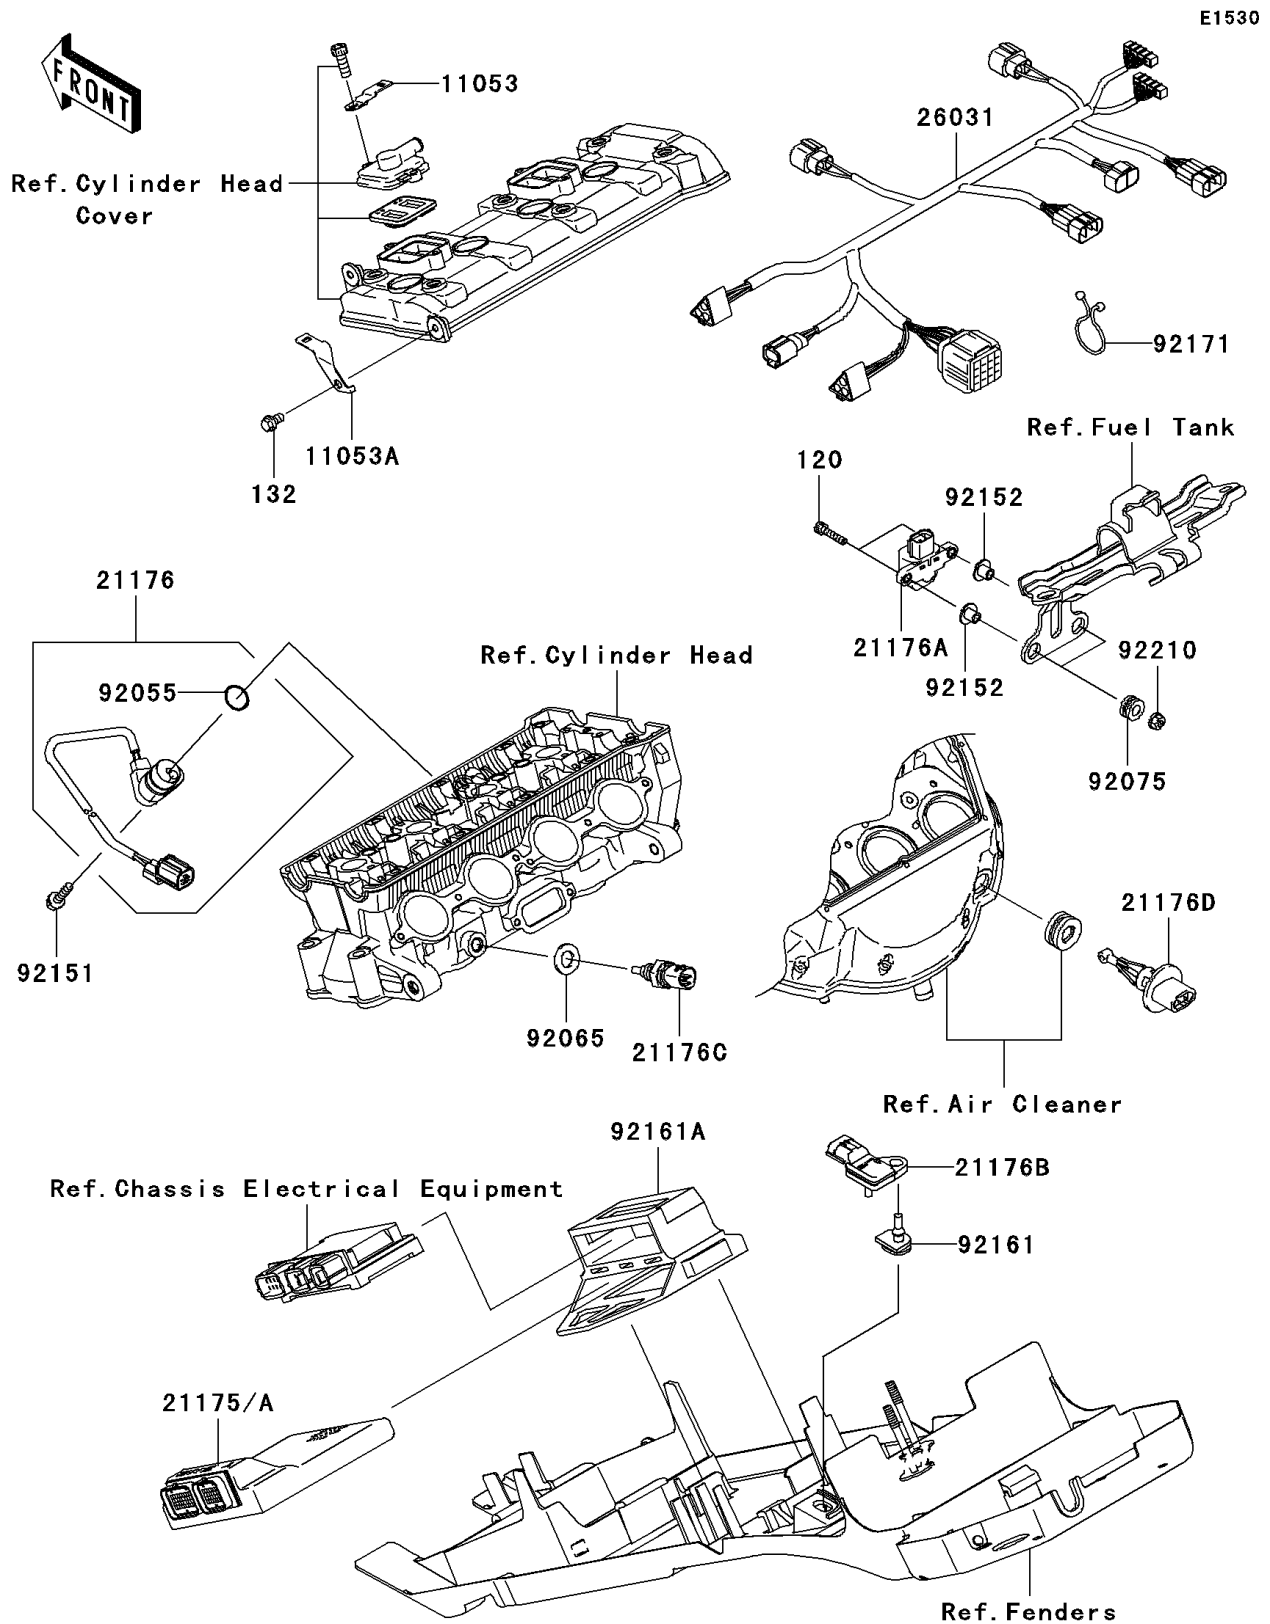

2005 Ninja® ZX™-10R PARTS DIAGRAM

Fuel Injection

2005 Ninja® ZX™-10R PARTS LIST

Fuel Injection

ITEM NAME	PART NUMBER	QUANTITY
BOLT-SOCKET (Ref # 120)	120W0522	2
BOLT-FLANGED-SMALL (Ref # 132)	132L0610	1
BRACKET (Ref # 11053)	11053-0554	1
BRACKET (Ref # 11053A)	11053-0555	1
SENSOR,CAM (Ref # 21176)	21176-0024	1
SENSOR,VEHICLE-DOWN (Ref # 21176A)	21176-0026	1
SENSOR (Ref # 21176B)	21176-1118	1
SENSOR,WATER TEMP (Ref # 21176C)	21176-1120	1
SENSOR,AIR TEMP (Ref # 21176D)	21176-2106	1
HARNESS (Ref # 26031)	26031-0204	1
RING-O (Ref # 92055)	92055-1639	1
GASKET,12X22X2 (Ref # 92065)	92065-097	1
DAMPER (Ref # 92075)	92075-1912	2
BOLT,6X16 (Ref # 92151)	92151-1774	1
COLLAR (Ref # 92152)	92152-0134	2
DAMPER (Ref # 92161)	92161-0041	1
DAMPER (Ref # 92161A)	92161-0092	1
CLAMP (Ref # 92171)	92171-1185	1
NUT,FLANGED,5MM (Ref # 92210)	92210-0007	2
CONTROL UNIT-ELECTRONIC (Ref # 21175)	21175-0029	1
CONTROL UNIT-ELECTRONIC (Ref # 21175A)	21175-0050	1