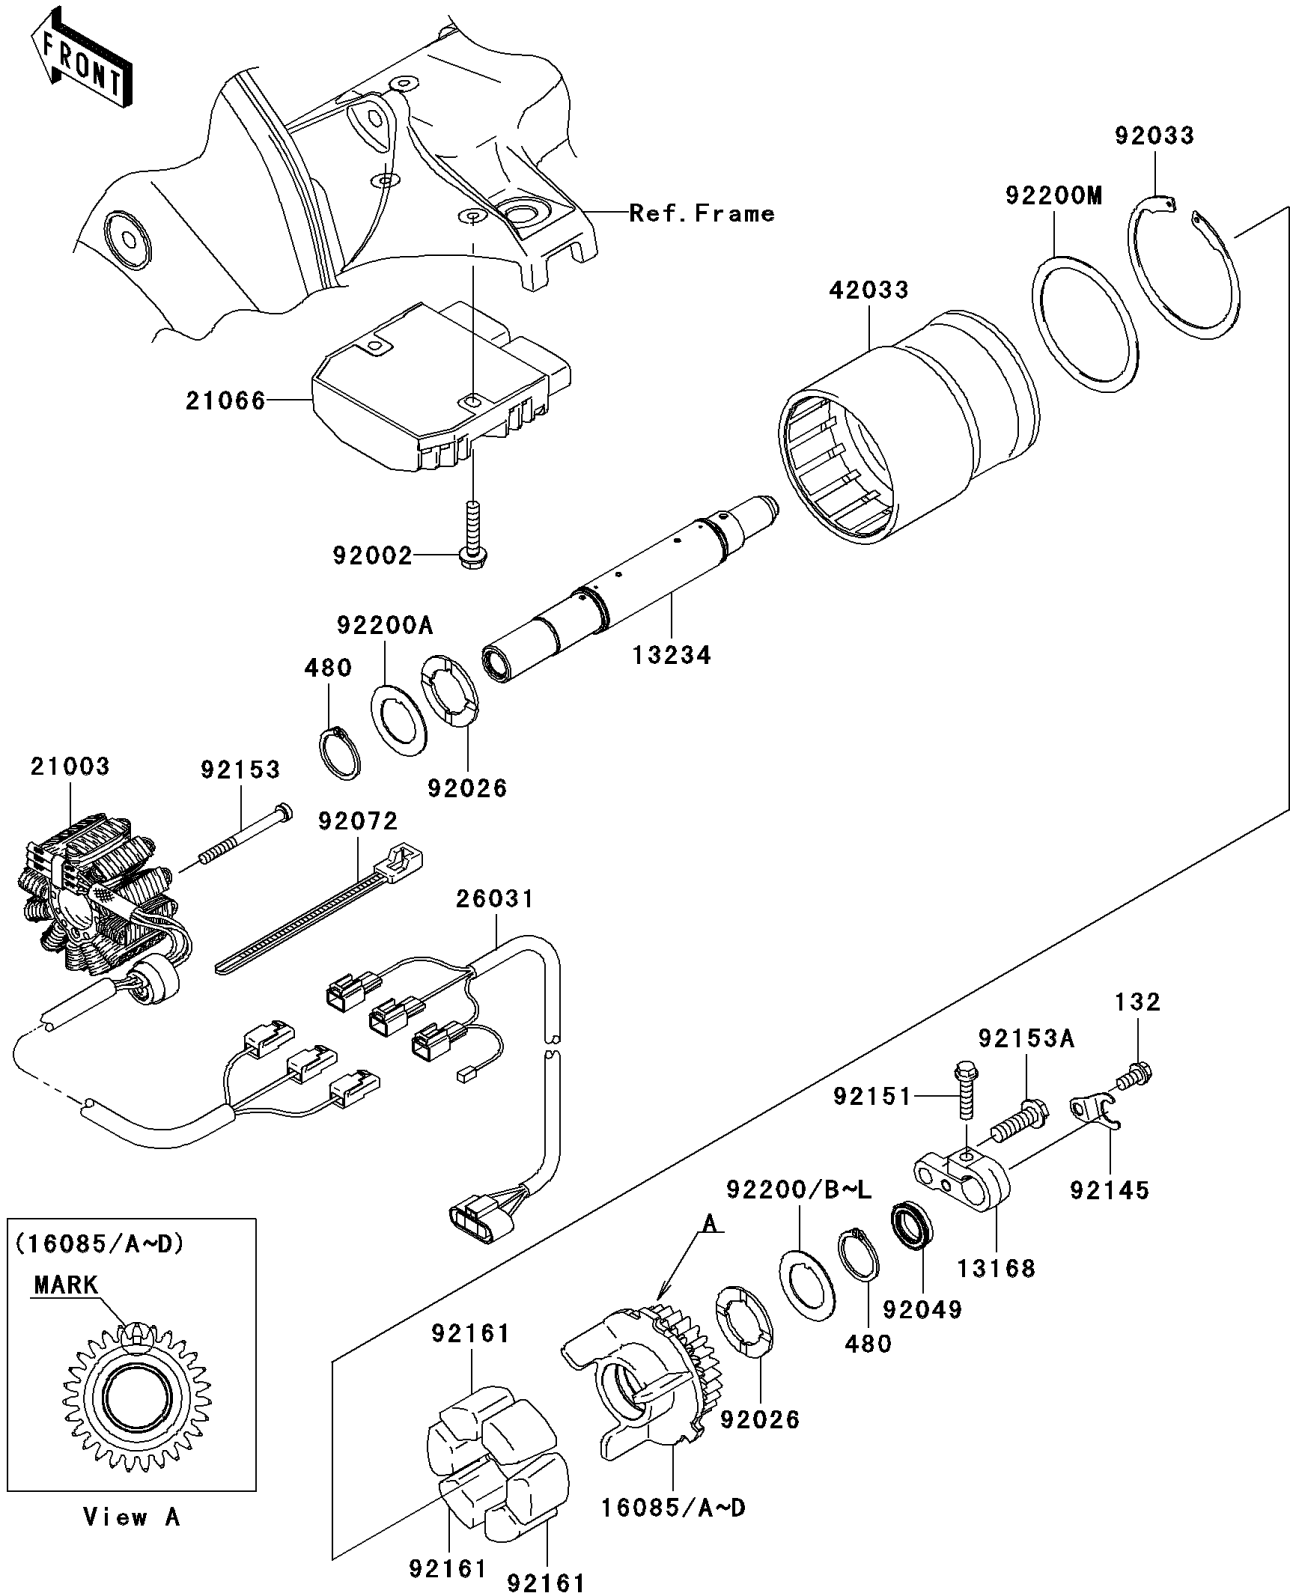

2005 Ninja® ZX™-10R PARTS DIAGRAM

Generator

E1810

2005 Ninja® ZX™-10R PARTS LIST

Generator

ITEM NAME	PART NUMBER	QUANTITY
BOLT-FLANGED-SMALL (Ref # 132)	132L0612	1
CIRCLIP-TYPE-C,24MM (Ref # 480)	480J2400	2
LEVER (Ref # 13168)	13168-0035	1
SHAFT-COMP (Ref # 13234)	13234-0023	1
GEAR,"A" MARK (Ref # 16085)	16085-0053	1
GEAR,"B" MARK (Ref # 16085A)	16085-0054	1
GEAR,NO MARK (Ref # 16085B)	16085-0055	1
GEAR,"E" MARK (Ref # 16085C)	16085-0056	1
GEAR,"F" MARK (Ref # 16085D)	16085-0057	1
STATOR (Ref # 21003)	21003-0019	1
REGULATOR-VOLTAGE (Ref # 21066)	21066-0008	1
HARNESS (Ref # 26031)	26031-0271	1
COUPLING-ASSY (Ref # 42033)	42033-0016	1
BOLT,6X30 (Ref # 92002)	92002-1138	2
SPACER,24.3X38.0X2.0 (Ref # 92026)	92026-0071	2
RING-SNAP (Ref # 92033)	92033-0033	1
SEAL-OIL (Ref # 92049)	92049-0043	1
BAND,L=140 (Ref # 92072)	92072-1293	1
SPRING (Ref # 92145)	92145-0140	1
BOLT,FLANGED,M6X25 (Ref # 92151)	92151-1930	1
BOLT,5X55 (Ref # 92153)	92153-0450	3
BOLT,8X25 (Ref # 92153A)	92153-0758	1
DAMPER,COUPLING (Ref # 92161)	92161-0217	3
WASHER,24.2X38X1.2 (Ref # 92200)	92200-0124	AR
WASHER,24.2X38X1.4 (Ref # 92200A)	92200-0125	1
WASHER,24.2X38X1.4 (Ref # 92200B)	92200-0125	AR
WASHER,24.2X38X1.6 (Ref # 92200C)	92200-0126	AR
WASHER,24.2X38X1.8 (Ref # 92200D)	92200-0127	AR
WASHER,24.2X38X2.0 (Ref # 92200E)	92200-0128	AR

2005 Ninja® ZX™ -10R PARTS LIST

Generator

ITEM NAME	PART NUMBER	QUANTITY
WASHER,24.2X38X2.3 (Ref # 92200F)	92200-0129	AR
WASHER,24.2X38.0X1.3 (Ref # 92200G)	92200-0179	AR
WASHER,24.2X38.0X1.5 (Ref # 92200H)	92200-0180	AR
WASHER,24.2X38.0X1.7 (Ref # 92200I)	92200-0181	AR
WASHER,24.2X38.0X1.9 (Ref # 92200J)	92200-0182	AR
WASHER,24.2X38.0X2.1 (Ref # 92200K)	92200-0183	AR
WASHER,24.2X38.0X2.2 (Ref # 92200L)	92200-0184	AR
WASHER,62.0X73.8X1.0 (Ref # 92200M)	92200-0195	1