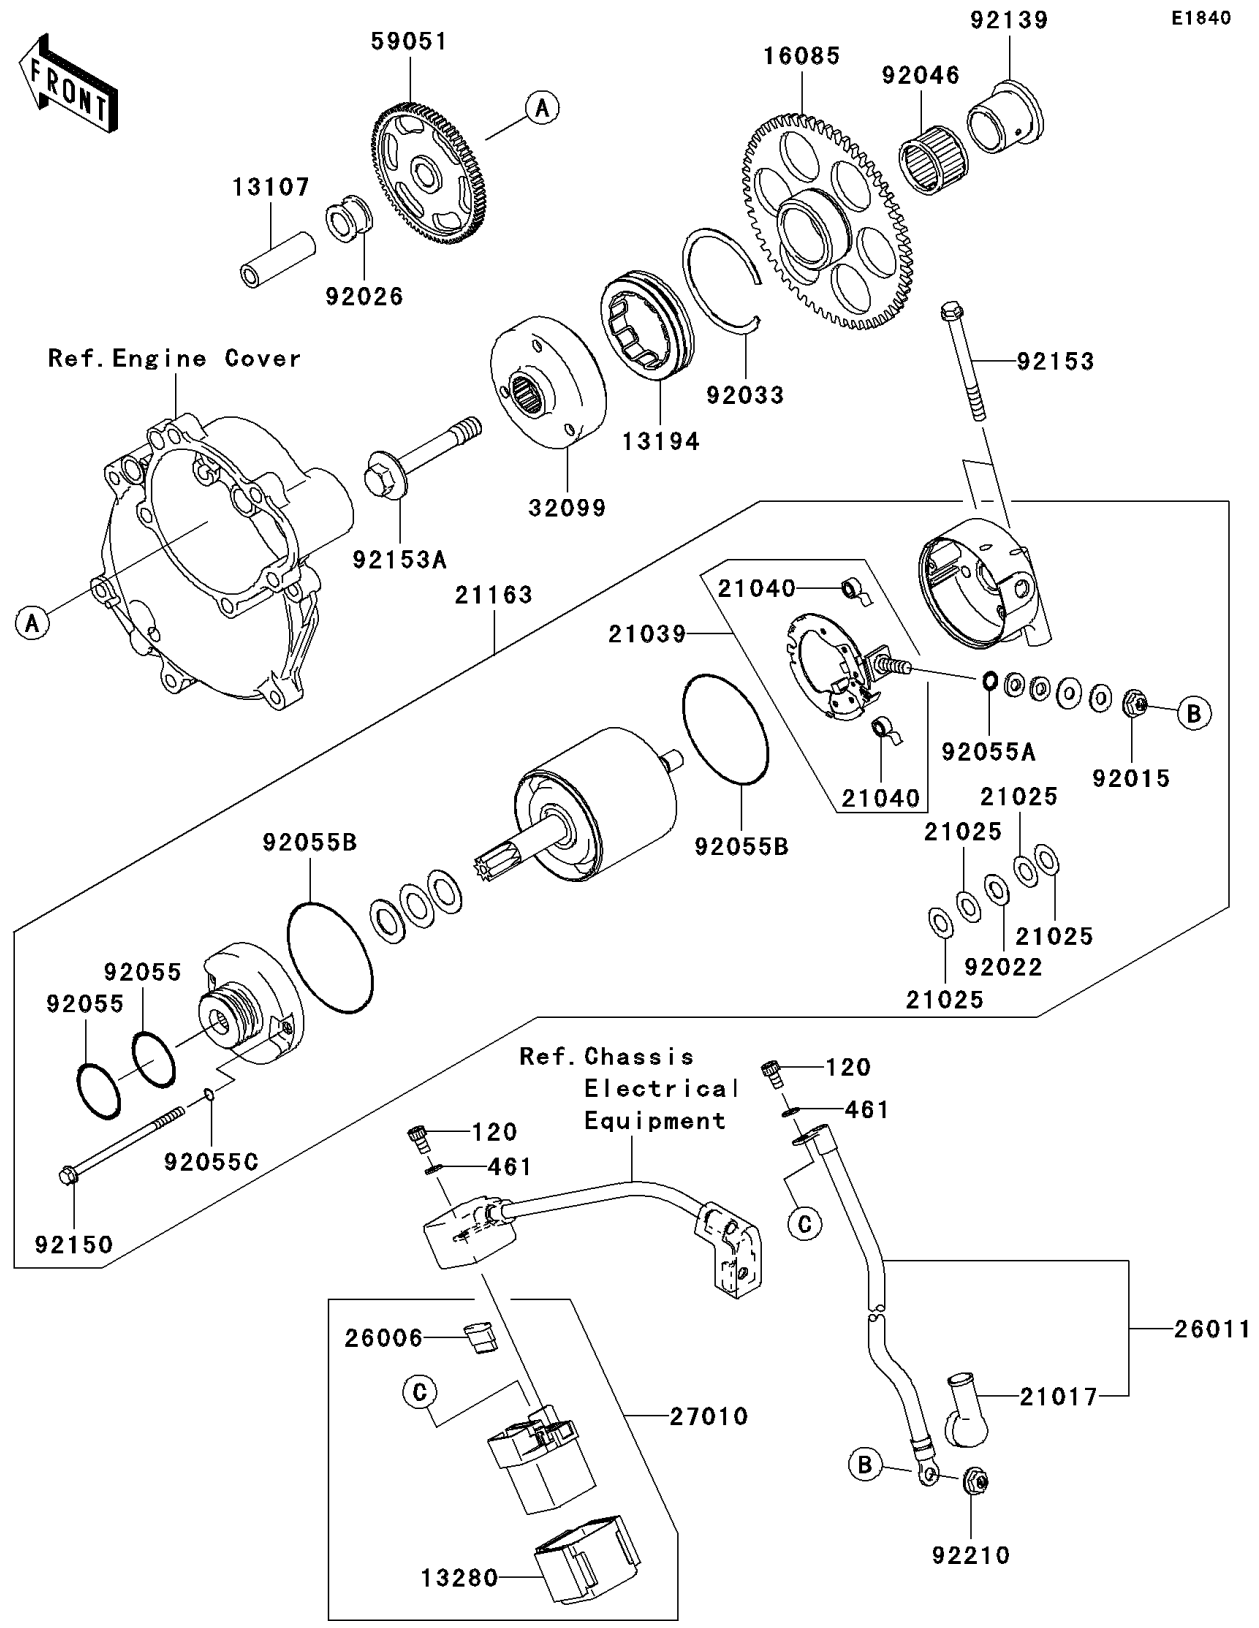

2005 Ninja® ZX™-10R PARTS DIAGRAM

Starter Motor

E1840

2005 Ninja® ZX™-10R PARTS LIST

Starter Motor

ITEM NAME	PART NUMBER	QUANTITY
BOLT-SOCKET (Ref # 120)	120S0510	2
WASHER-SPRING,5MM,BLACK (Ref # 461)	461K0500	2
SHAFT,IDLE GEAR (Ref # 13107)	13107-0023	1
CLUTCH-ONEWAY (Ref # 13194)	13194-3704	1
HOLDER (Ref # 13280)	13280-1263	1
GEAR,58T (Ref # 16085)	16085-0012	1
GROMMET,STARTER TERMINAL (Ref # 21017)	21017-017	1
WASHER,9.1X18X0.2 (Ref # 21025)	21025-011	4
BRUSH (Ref # 21039)	21039-1066	1
SPRING-BRUSH (Ref # 21040)	21040-1057	2
STARTER-ELECTRIC (Ref # 21163)	21163-0013	1
FUSE,30A-G (Ref # 26006)	26006-1006	1
WIRE-LEAD (Ref # 26011)	26011-0033	1
SWITCH,MAGNETIC (Ref # 27010)	27010-1446	1
CASE (Ref # 32099)	32099-0007	1
GEAR-SPUR,IDLE (Ref # 59051)	59051-0012	1
NUT,STARTER MOTOR (Ref # 92015)	92015-1476	1
WASHER,9.1X18X0.8 (Ref # 92022)	92022-1132	1
SPACER (Ref # 92026)	92026-0024	1
RING-SNAP (Ref # 92033)	92033-3731	1
BEARING-NEEDLE,RS263020 (Ref # 92046)	92046-0004	1
RING-O (Ref # 92055)	92055-1276	2
RING-O,4.5X2.0 (Ref # 92055A)	92055-1370	1
RING-O (Ref # 92055B)	92055-1550	2
RING-O (Ref # 92055C)	92055-1551	2
BUSHING (Ref # 92139)	92139-0024	1
BOLT (Ref # 92150)	92150-1969	2
BOLT,FLANGED,6X70 (Ref # 92153)	92153-0018	2
BOLT,10X62 (Ref # 92153A)	92153-0451	1

2005 Ninja® ZX™-10R PARTS LIST

Starter Motor

ITEM NAME	PART NUMBER	QUANTITY
NUT,6MM (Ref # 92210)	92210-0188	1