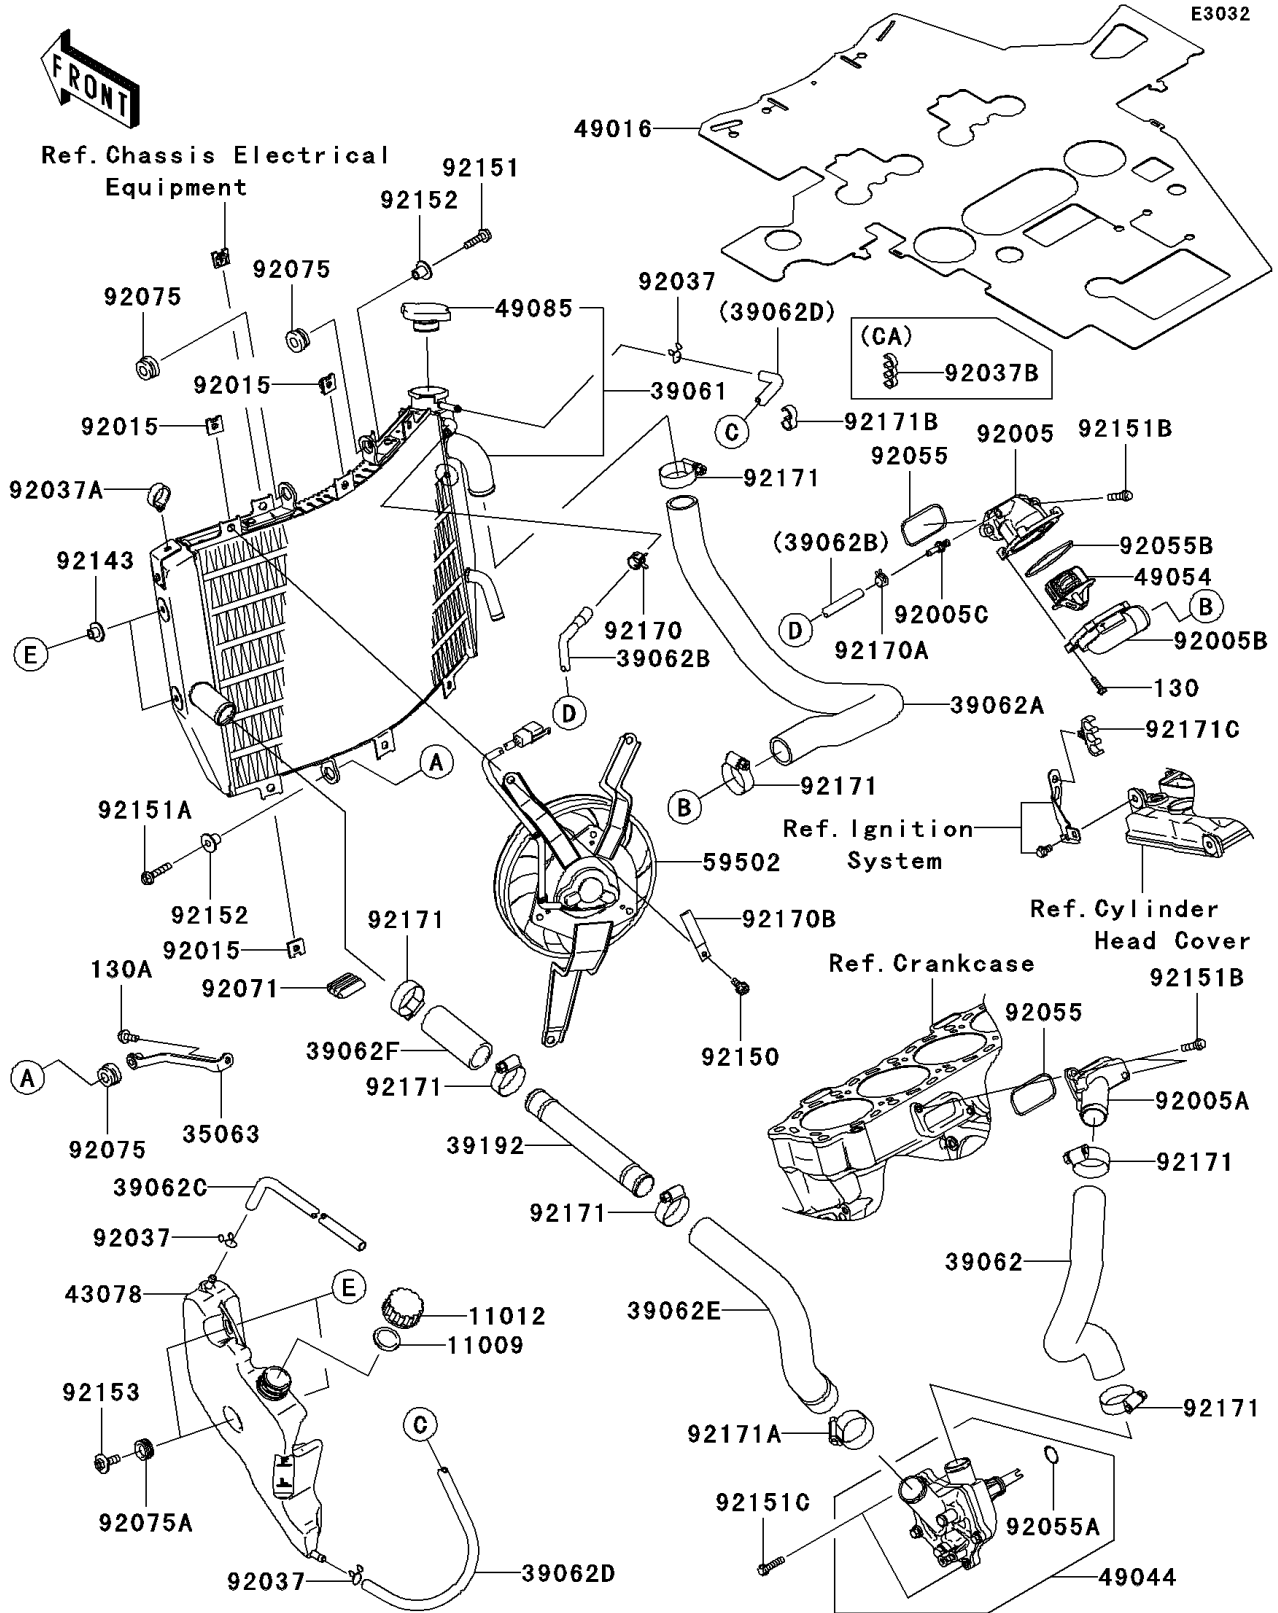

2005 Ninja® ZX™-10R PARTS DIAGRAM

Radiator