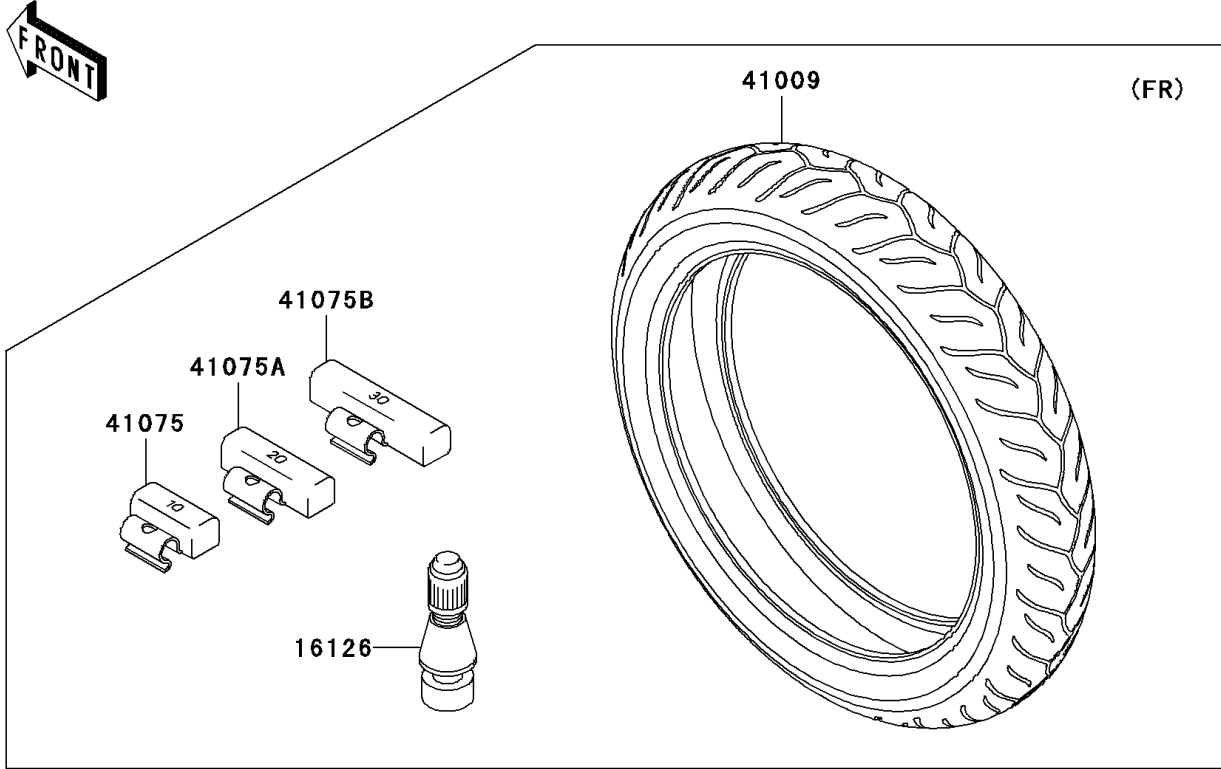

2005 Ninja® ZX™-10R PARTS DIAGRAM

Tires

F2210

2005 Ninja® ZX™ -10R PARTS LIST

Tires

ITEM NAME	PART NUMBER	QUANTITY
VALVE,TIRE (Ref # 16126)	16126-1140	2
TIRE,FR,120/70ZR17(58W),D218FJ (Ref # 41009)	41009-0074	1
TIRE,RR,190/50ZR17(73W),D218J (Ref # 41009A)	41009-0075	1
BALANCER-WHEEL,10G,SILVER (Ref # 41075)	41075-0007	AR
BALANCER-WHEEL,20G,SILVER (Ref # 41075A)	41075-0008	AR
BALANCER-WHEEL,30G,SILVER (Ref # 41075B)	41075-0009	AR