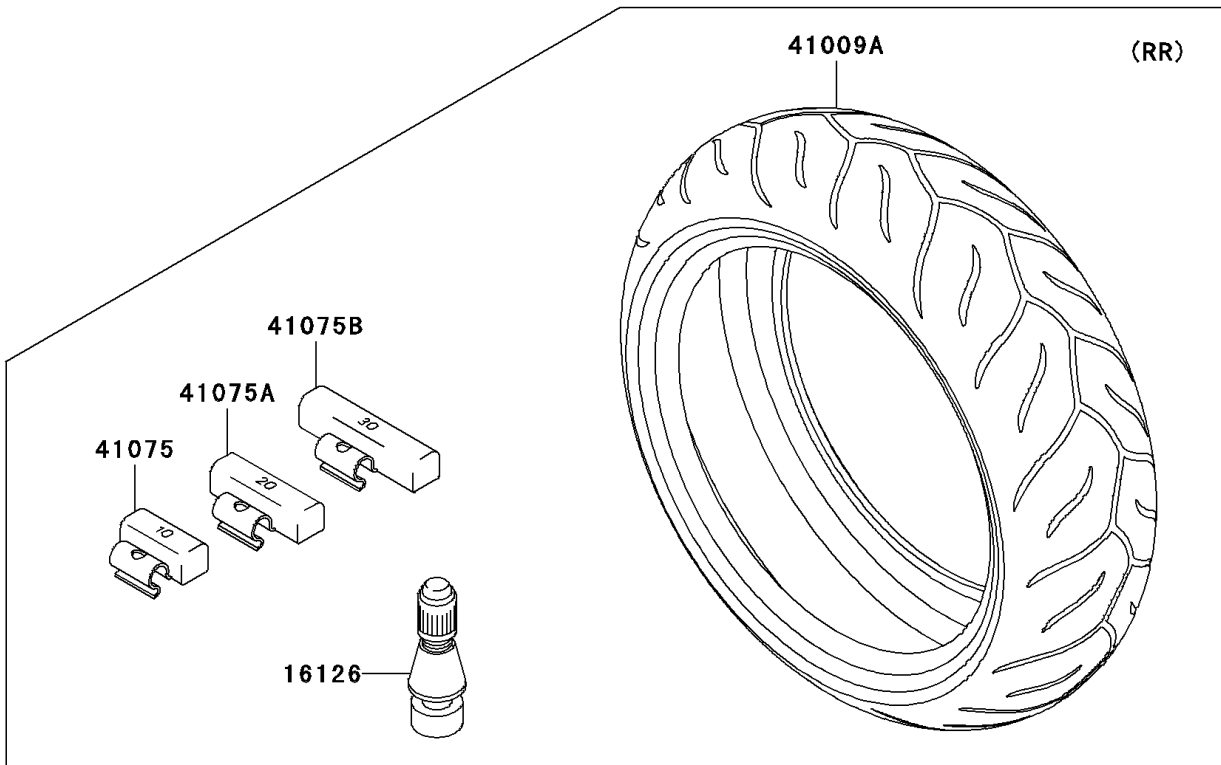

2005 Ninja® ZX™-10R PARTS DIAGRAM

Tires

F2210

2005 Ninja® ZX™ -10R PARTS LIST

Tires

ITEM NAME	PART NUMBER	QUANTITY
VALVE,TIRE (Ref # 16126)	16126-1140	2
TIRE,FR,120/70ZR17(58W),D218FJ (Ref # 41009)	41009-0074	1
TIRE,RR,190/50ZR17(73W),D218J (Ref # 41009A)	41009-0075	1
BALANCER-WHEEL,10G,SILVER (Ref # 41075)	41075-0007	AR
BALANCER-WHEEL,20G,SILVER (Ref # 41075A)	41075-0008	AR
BALANCER-WHEEL,30G,SILVER (Ref # 41075B)	41075-0009	AR